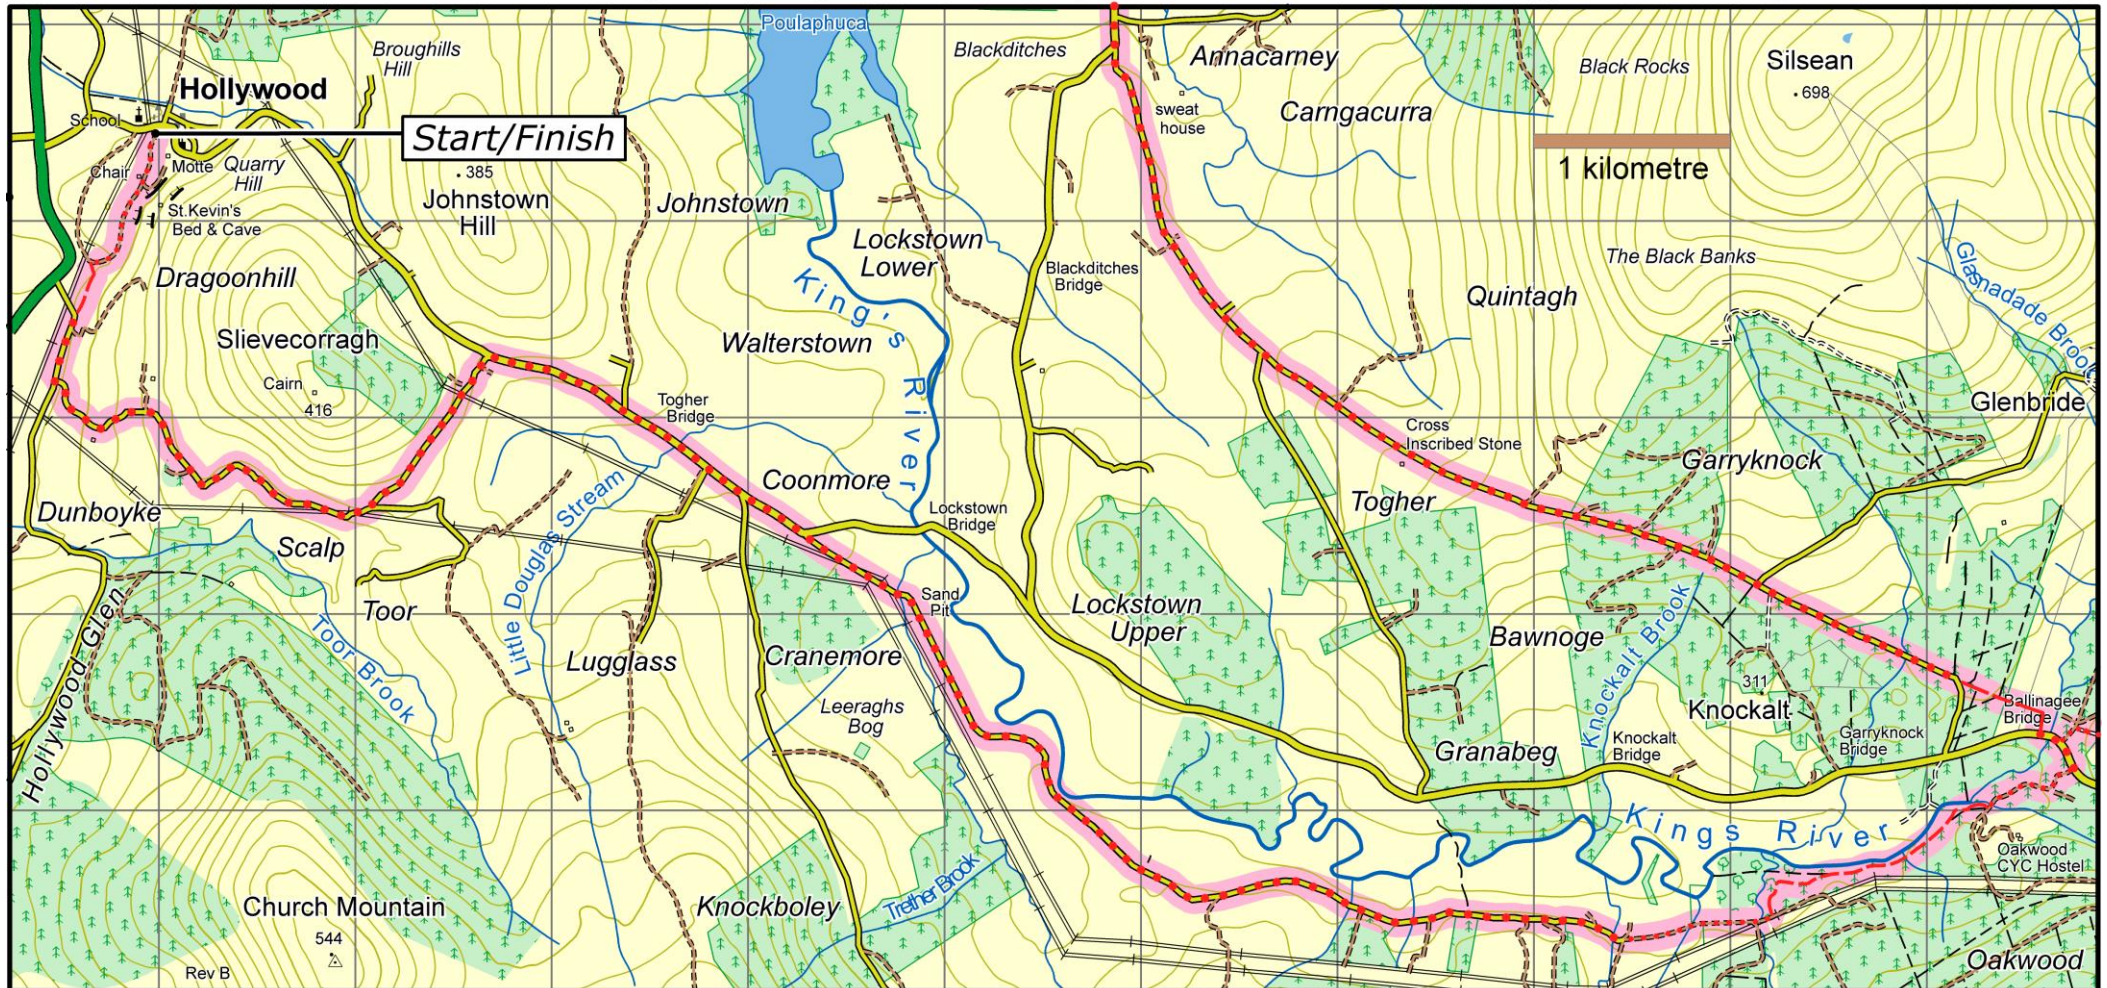

# St. Kevin's Way : Map 1 Hollywood to Ballinagee Bridge

This map is made available from Sport Ireland Outdoors, produced by EastWest mapping. The map is intended for personal use only and should not be modified, republished or transmitted in any form without the permission of Sport Ireland Outdoors. The representation of a track or path on this map does not indicate a right of way. The map includes Ordnance Survey Ireland data made available for display under Permit No. 8658. (c) Ordnance Survey Ireland / Government of Ireland.