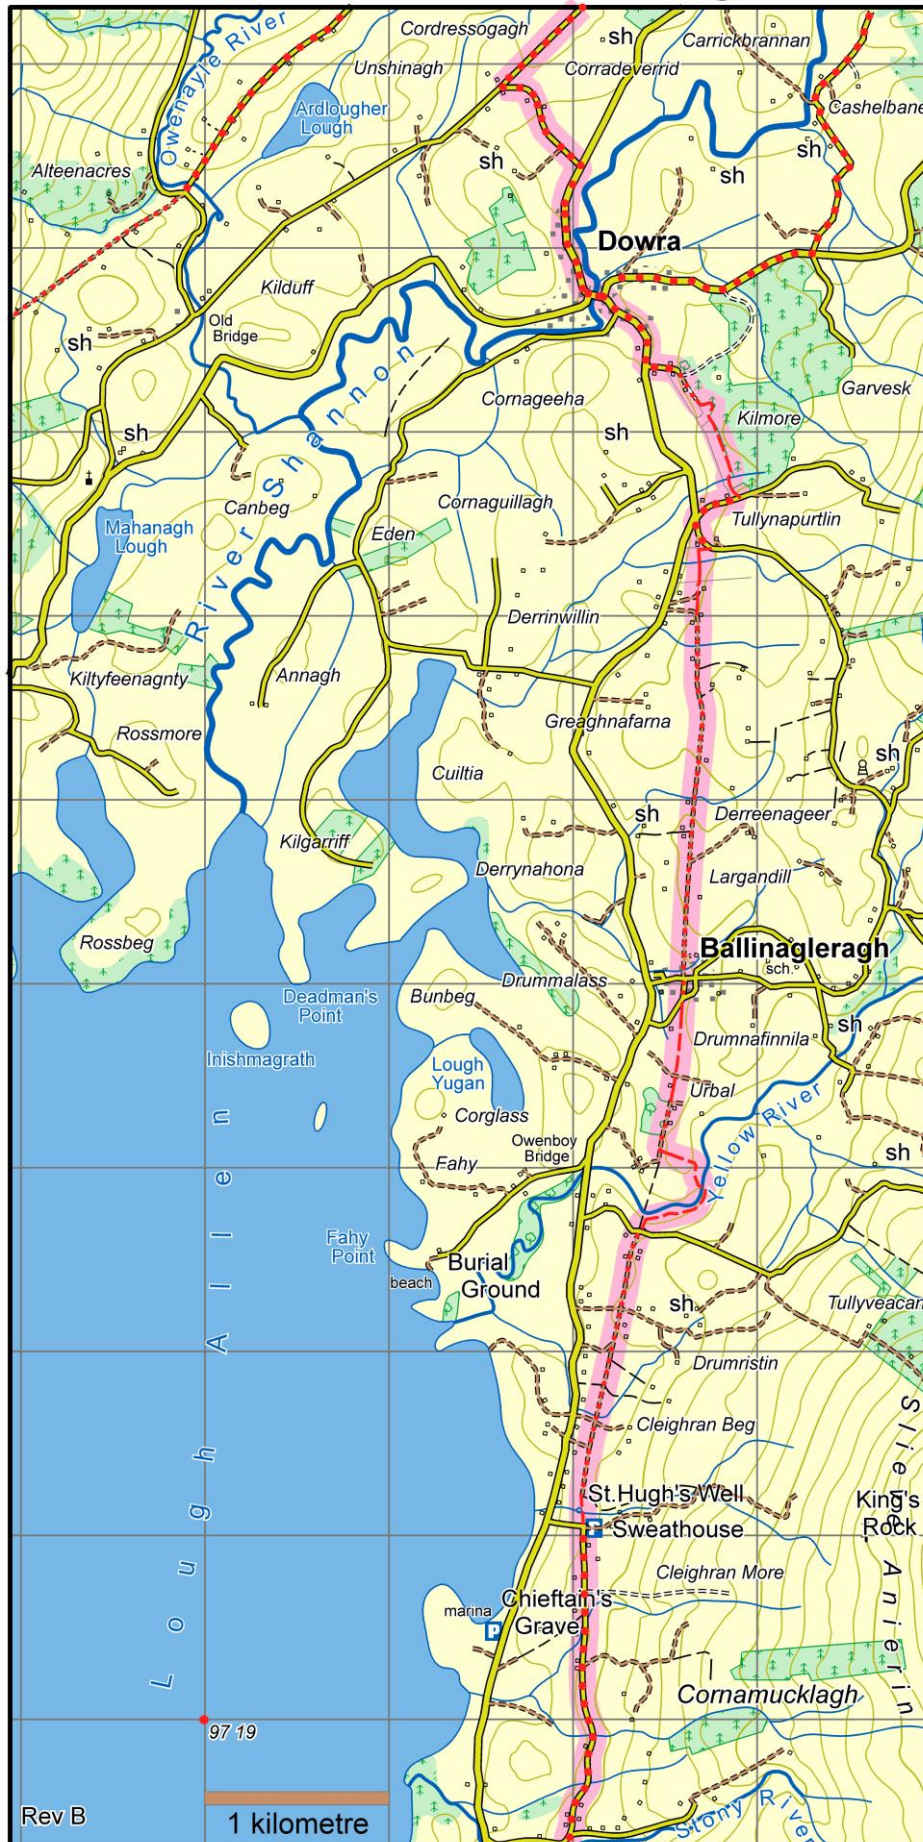

Leitrim Way : Map 3 Dowra to Cornamucklagh

This map is made available from Sport Ireland Outdoors, produced by EastWest mapping. The map is intended for personal use only and should not be modified, republished or transmitted in any form without the permission of Sport Ireland Outdoors. The representation of a track or path on this map does not indicate a right of way. The map includes Ordnance Survey Ireland data made available for display under Permit No. 8658. (c) Ordnance Survey Ireland / Government of Ireland.