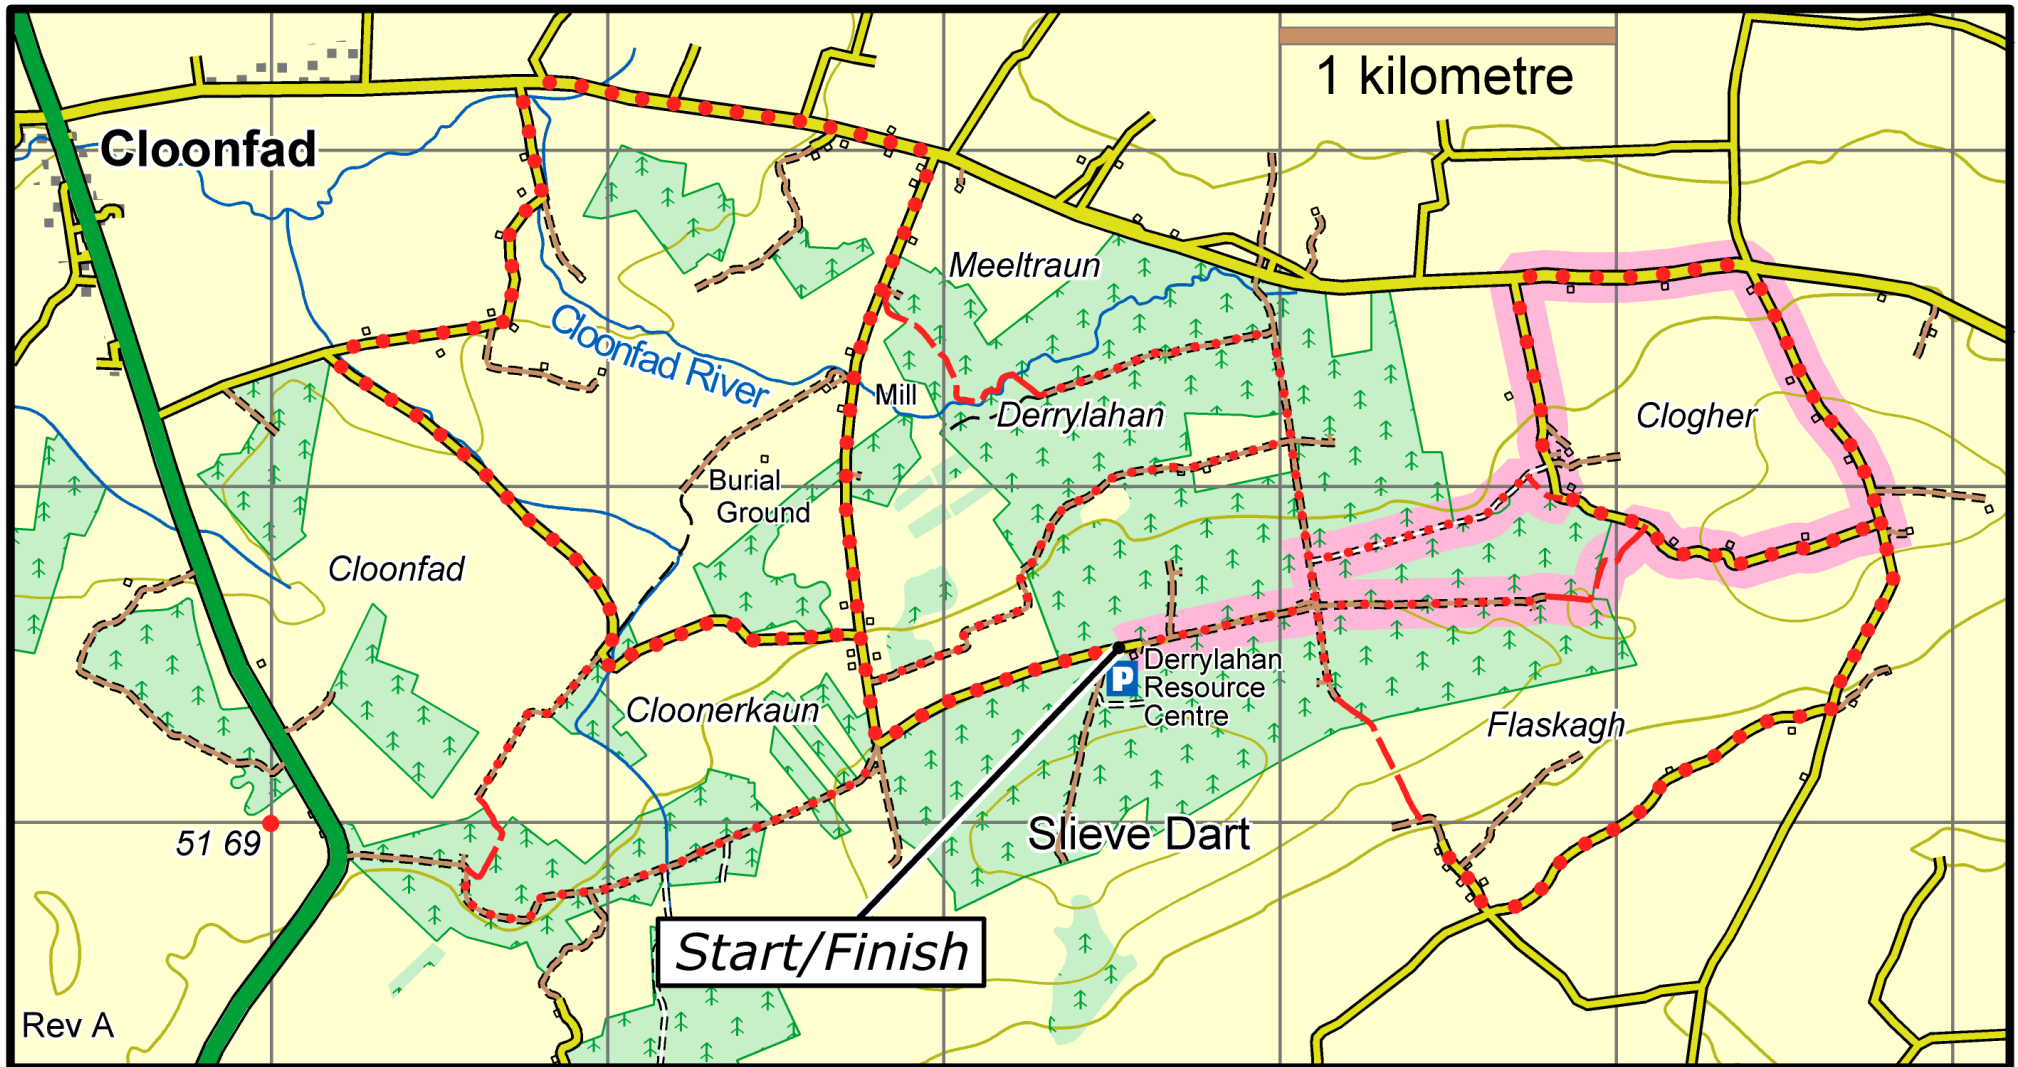

Cloonfad Loop Walks - Clogher Mor

This map is made available from Sport Ireland Outdoors, produced by EastWest mapping. The map is intended for personal use only and should not be modified, republished or transmitted in any form without the permission of Sport Ireland Outdoors. The representation of a track or path on this map does not indicate a right of way.