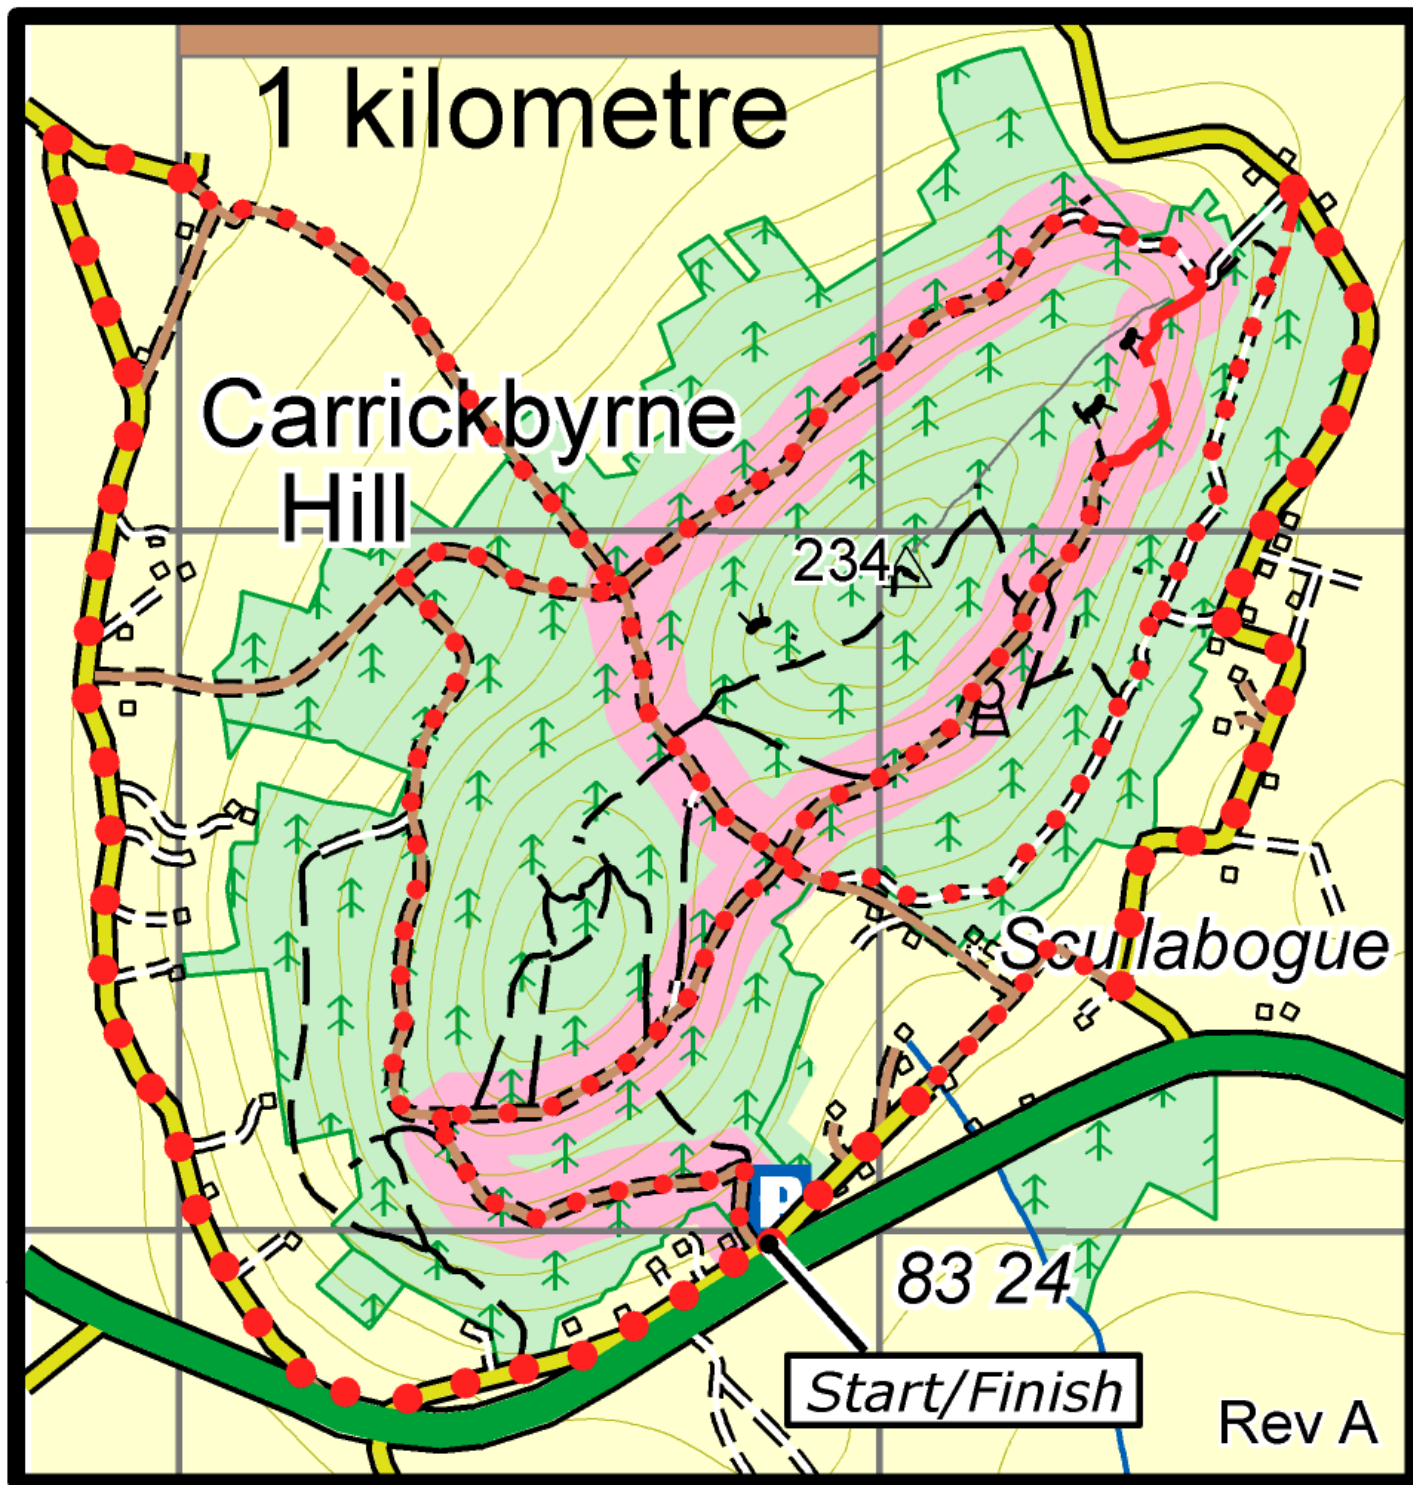

Carrickbyrne- Hill Trail

This map is made available from Sport Ireland Outdoors, produced by EastWest mapping. The map is intended for personal use only and should not be modified, republished or transmitted in any form without the permission of Sport Ireland Outdoors. The representation of a track or path on this map does not indicate a right of way.