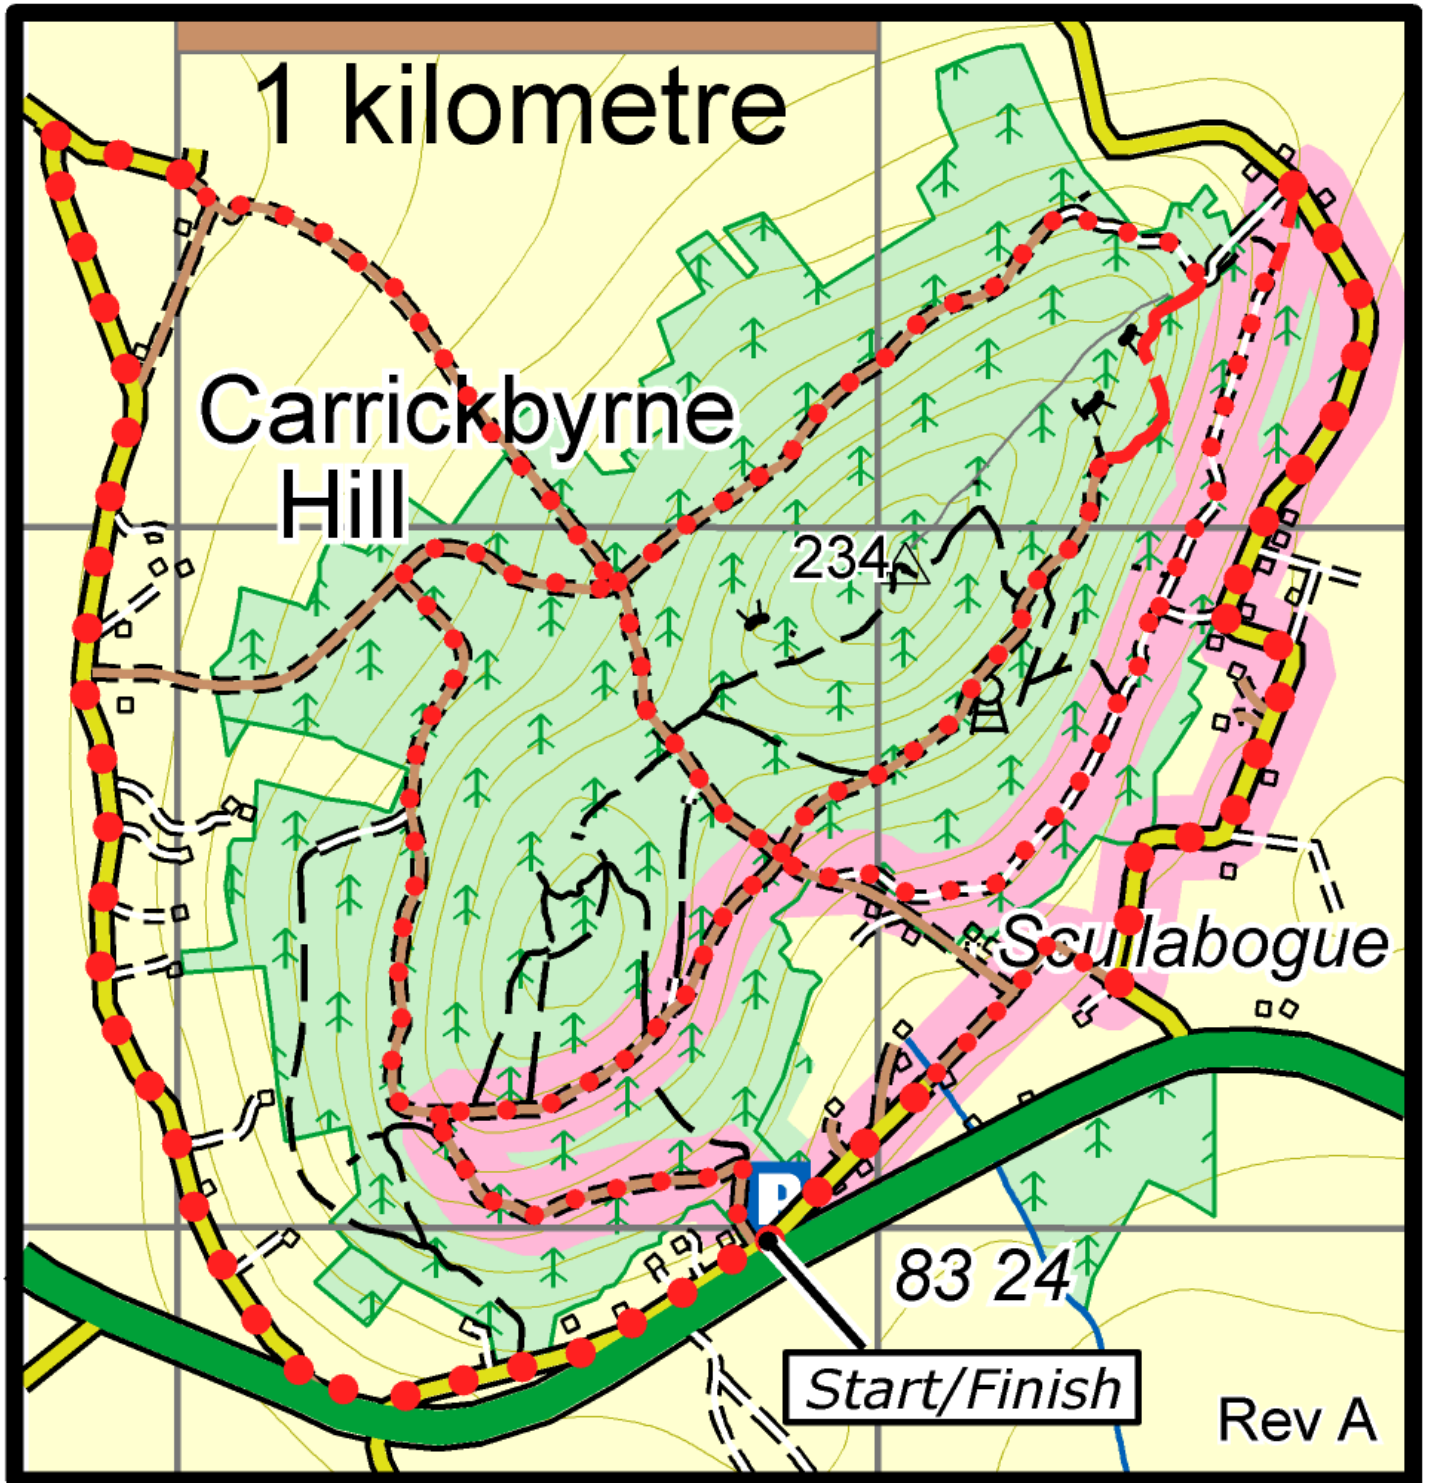

Hedge School Trail

This map is made available from Sport Ireland Outdoors, produced by EastWest mapping. The map is intended for personal use only and should not be modified, republished or transmitted in any form without the permission of Sport Ireland Outdoors. The representation of a track or path on this map does not indicate a right of way.