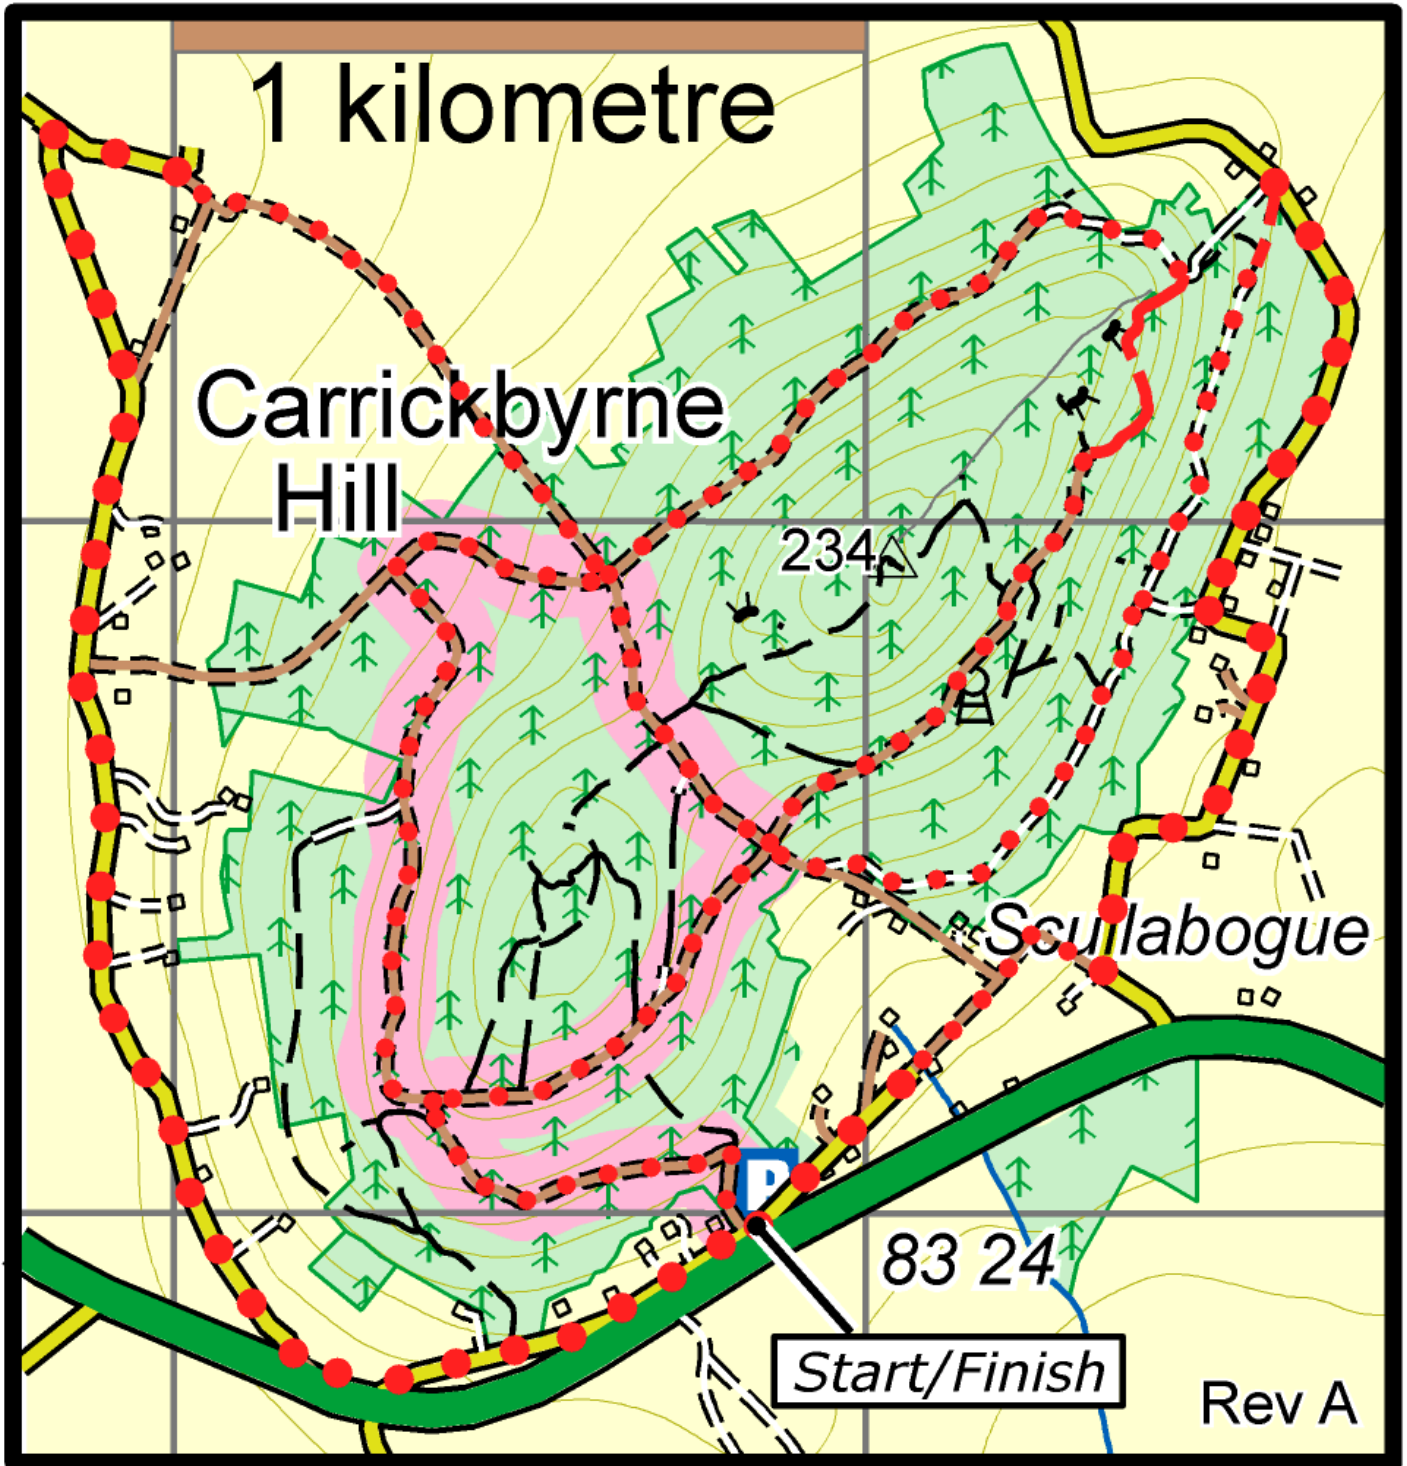

Carrickbyrne Camp Trail

This map is made available from Sport Ireland Outdoors, produced by EastWest mapping. The map is intended for personal use only and should not be modified, republished or transmitted in any form without the permission of Sport Ireland Outdoors. The representation of a track or path on this map does not indicate a right of way.