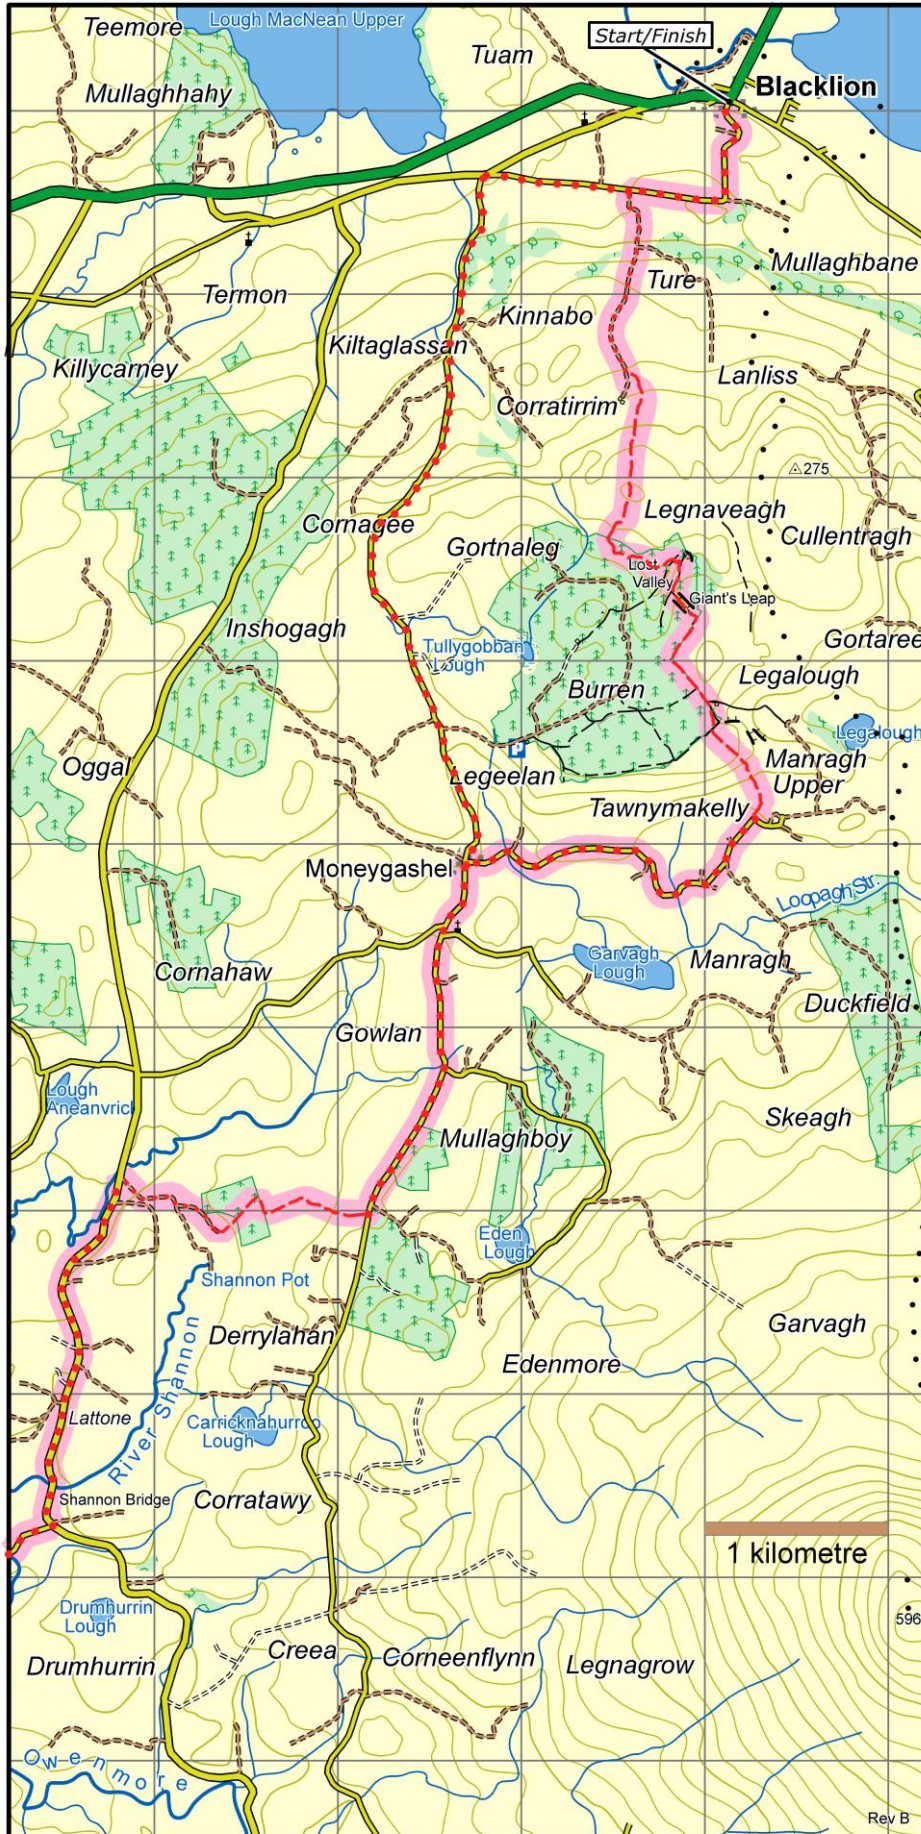

# Cavan Way : Map 2 Shannon Bridge to Blacklion

This map is made available from Sport Ireland Outdoors, produced by EastWest mapping. The map is intended for personal use only and should not be modified, republished or transmitted in any form without the permission of Sport Ireland Outdoors. The representation of a track or path on this map does not indicate a right of way. The map includes Ordnance Survey Ireland data made available for display under Permit No. 8658. (c) Ordnance Survey Ireland / Government of Ireland.