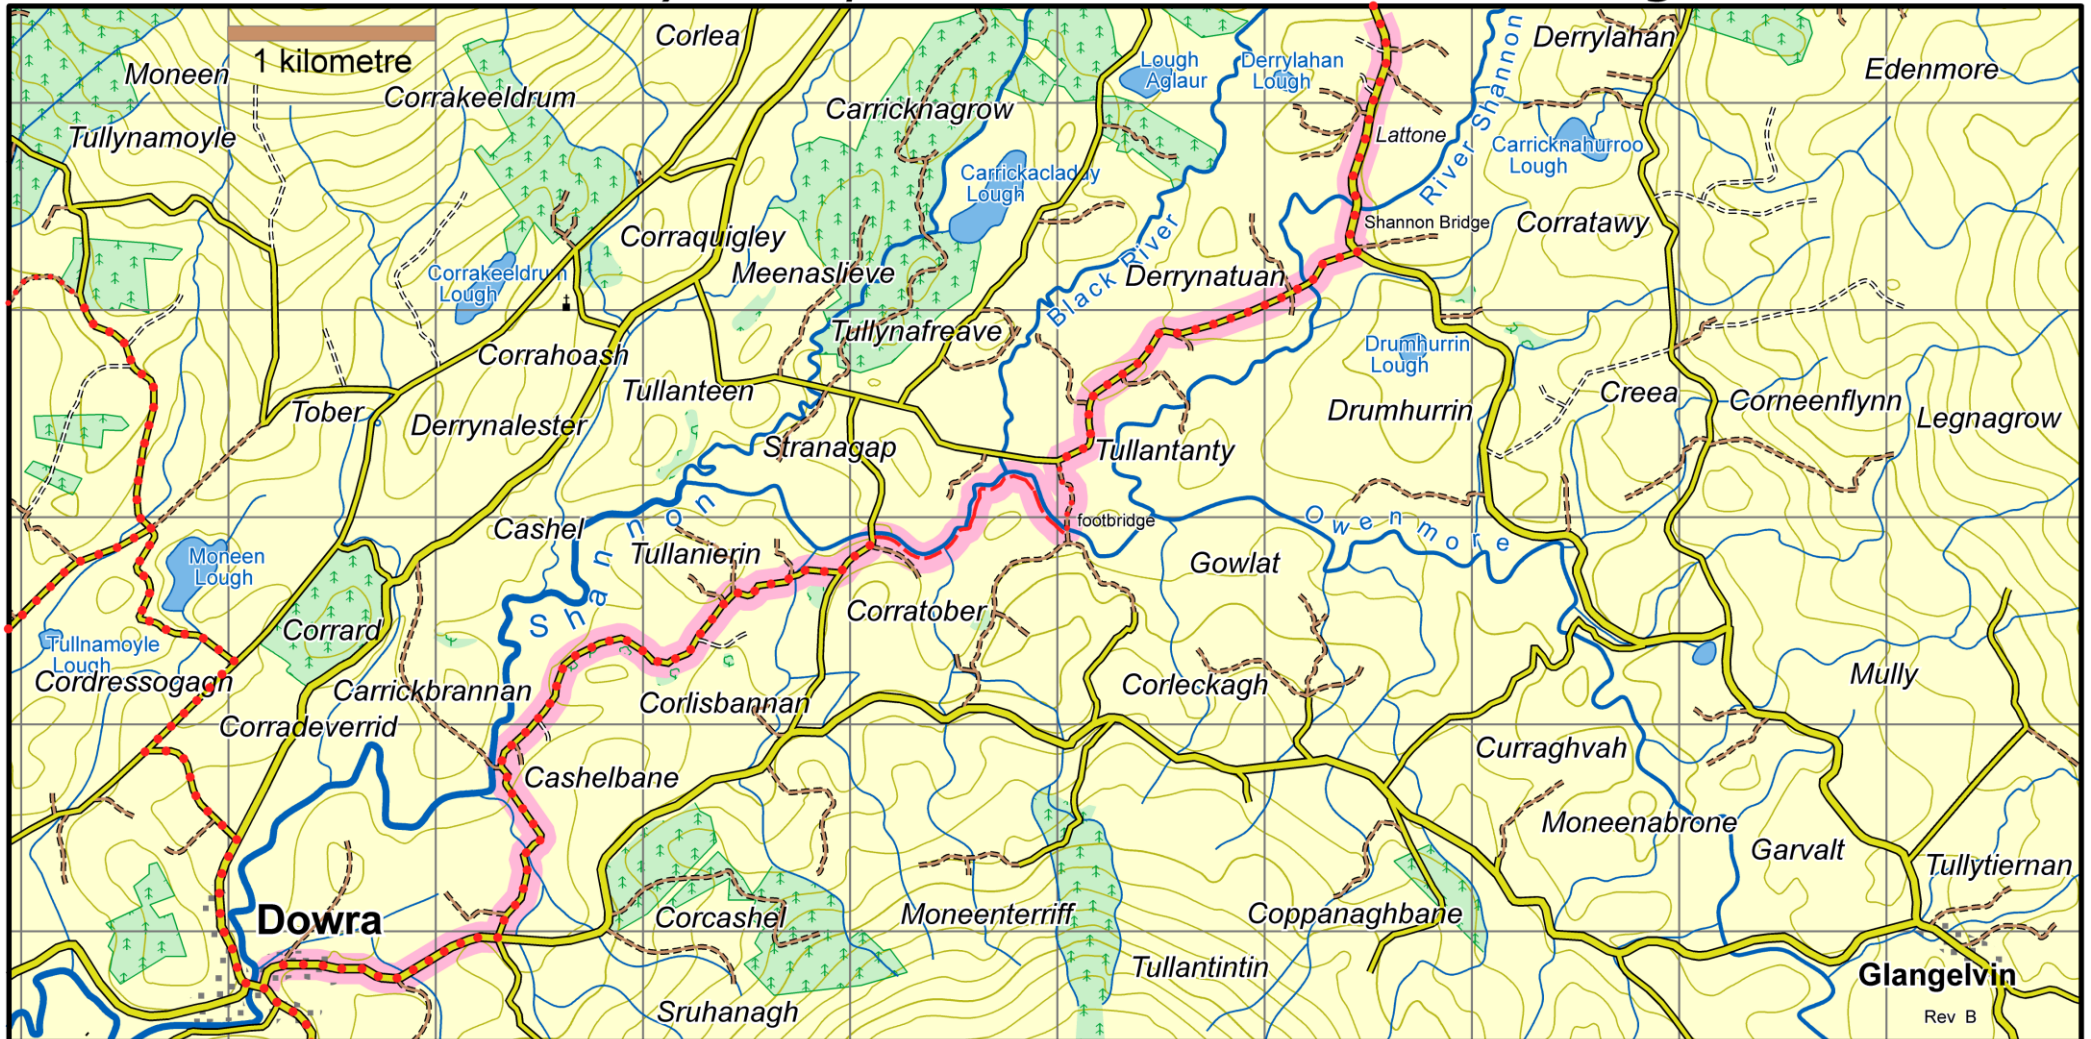

Cavan Way : Map 1 Dowra to Shannon Bridge

This map is made available from Sport Ireland Outdoors, produced by EastWest mapping. The map is intended for personal use only and should not be modified, republished or transmitted in any form without the permission of Sport Ireland Outdoors. The representation of a track or path on this map does not indicate a right of way. The map includes Ordnance Survey Ireland data made available for display under Permit No. 8658. (c) Ordnance Survey Ireland / Government of Ireland.