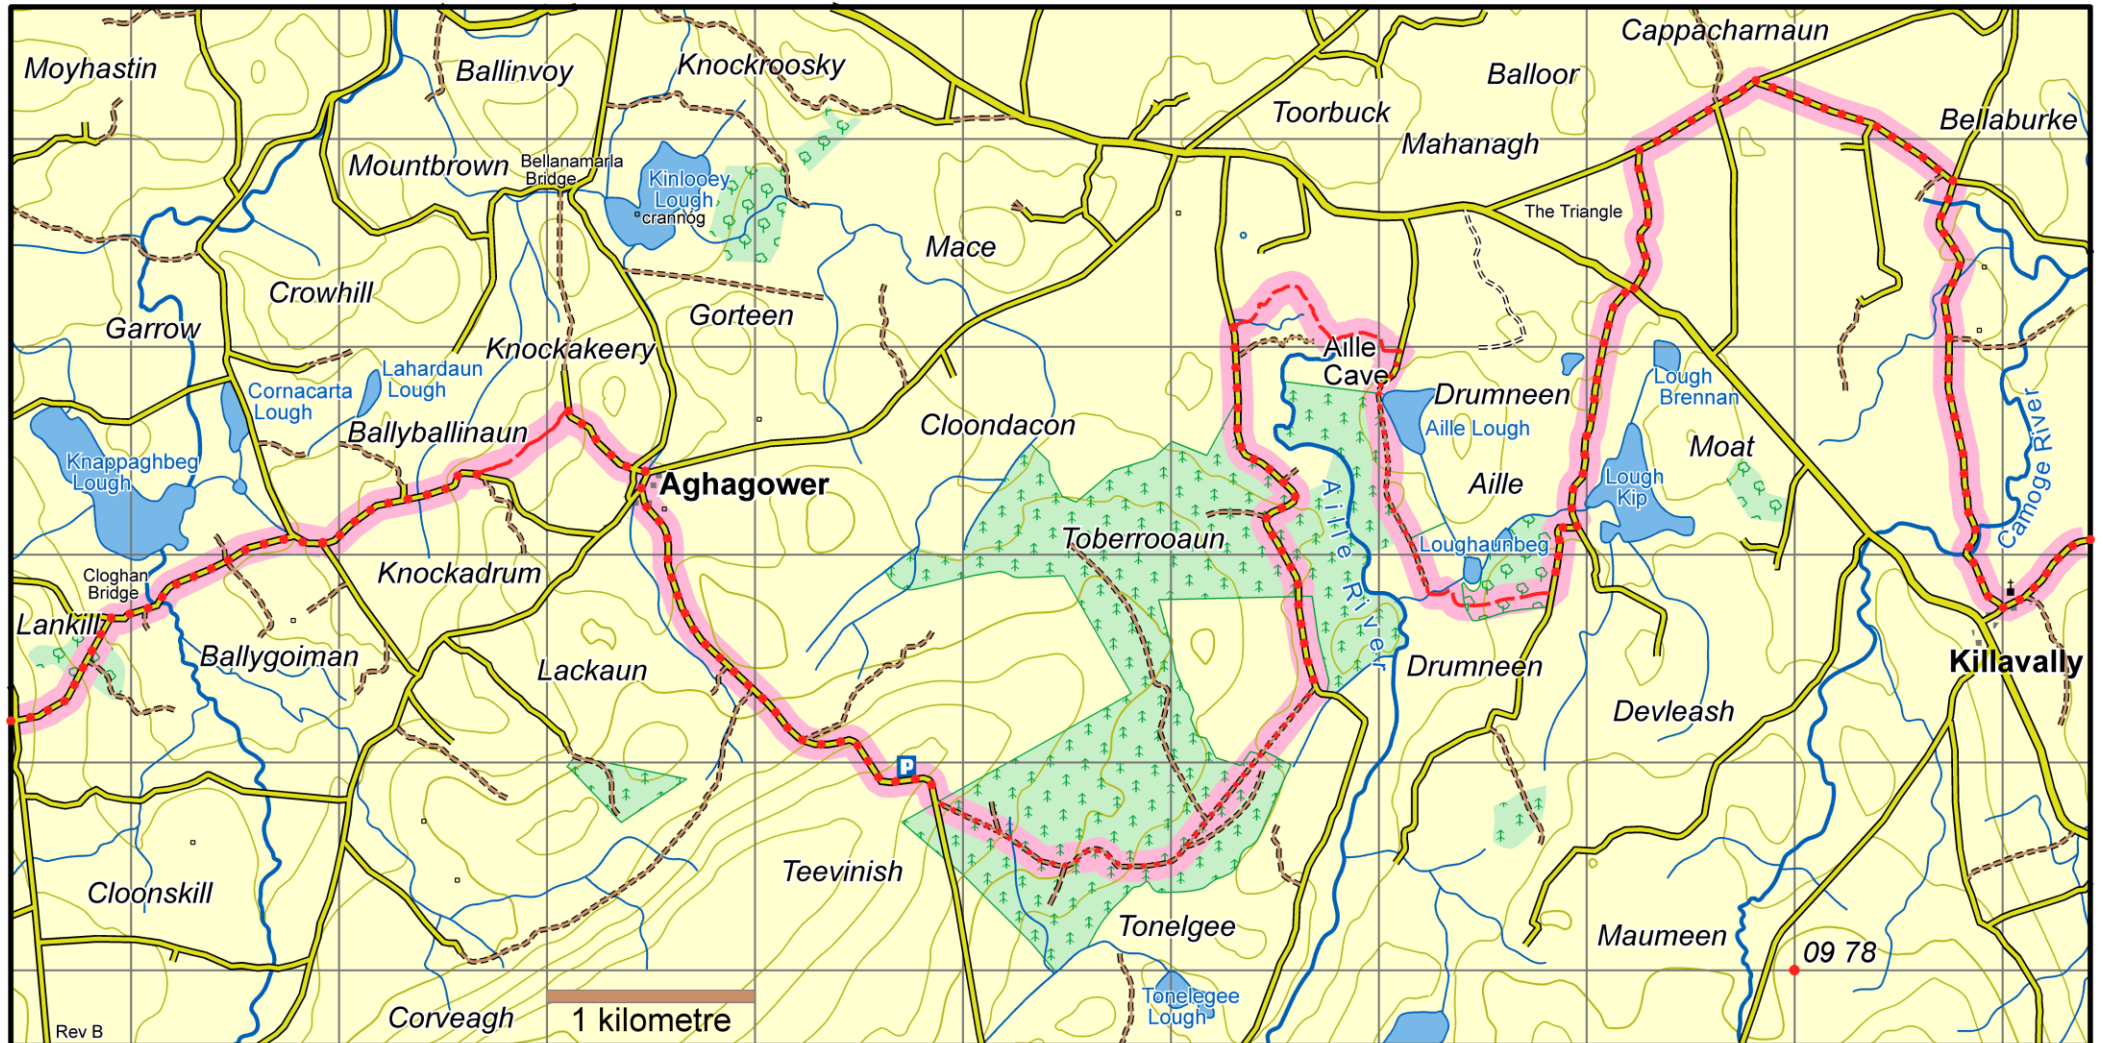

Croagh Patrick Heritage Trail : Map 3 - Killavally to Cloonskill

This map is made available from Sport Ireland Outdoors, produced by EastWest mapping. The map is intended for personal use only and should not be modified, republished or transmitted in any form without the permission of Sport Ireland Outdoors. The representation of a track or path on this map does not indicate a right of way. The map includes Ordnance survey Ireland data made available for display under Permit No. 8658. (c) Ordnance Survey Ireland / Government of Ireland.