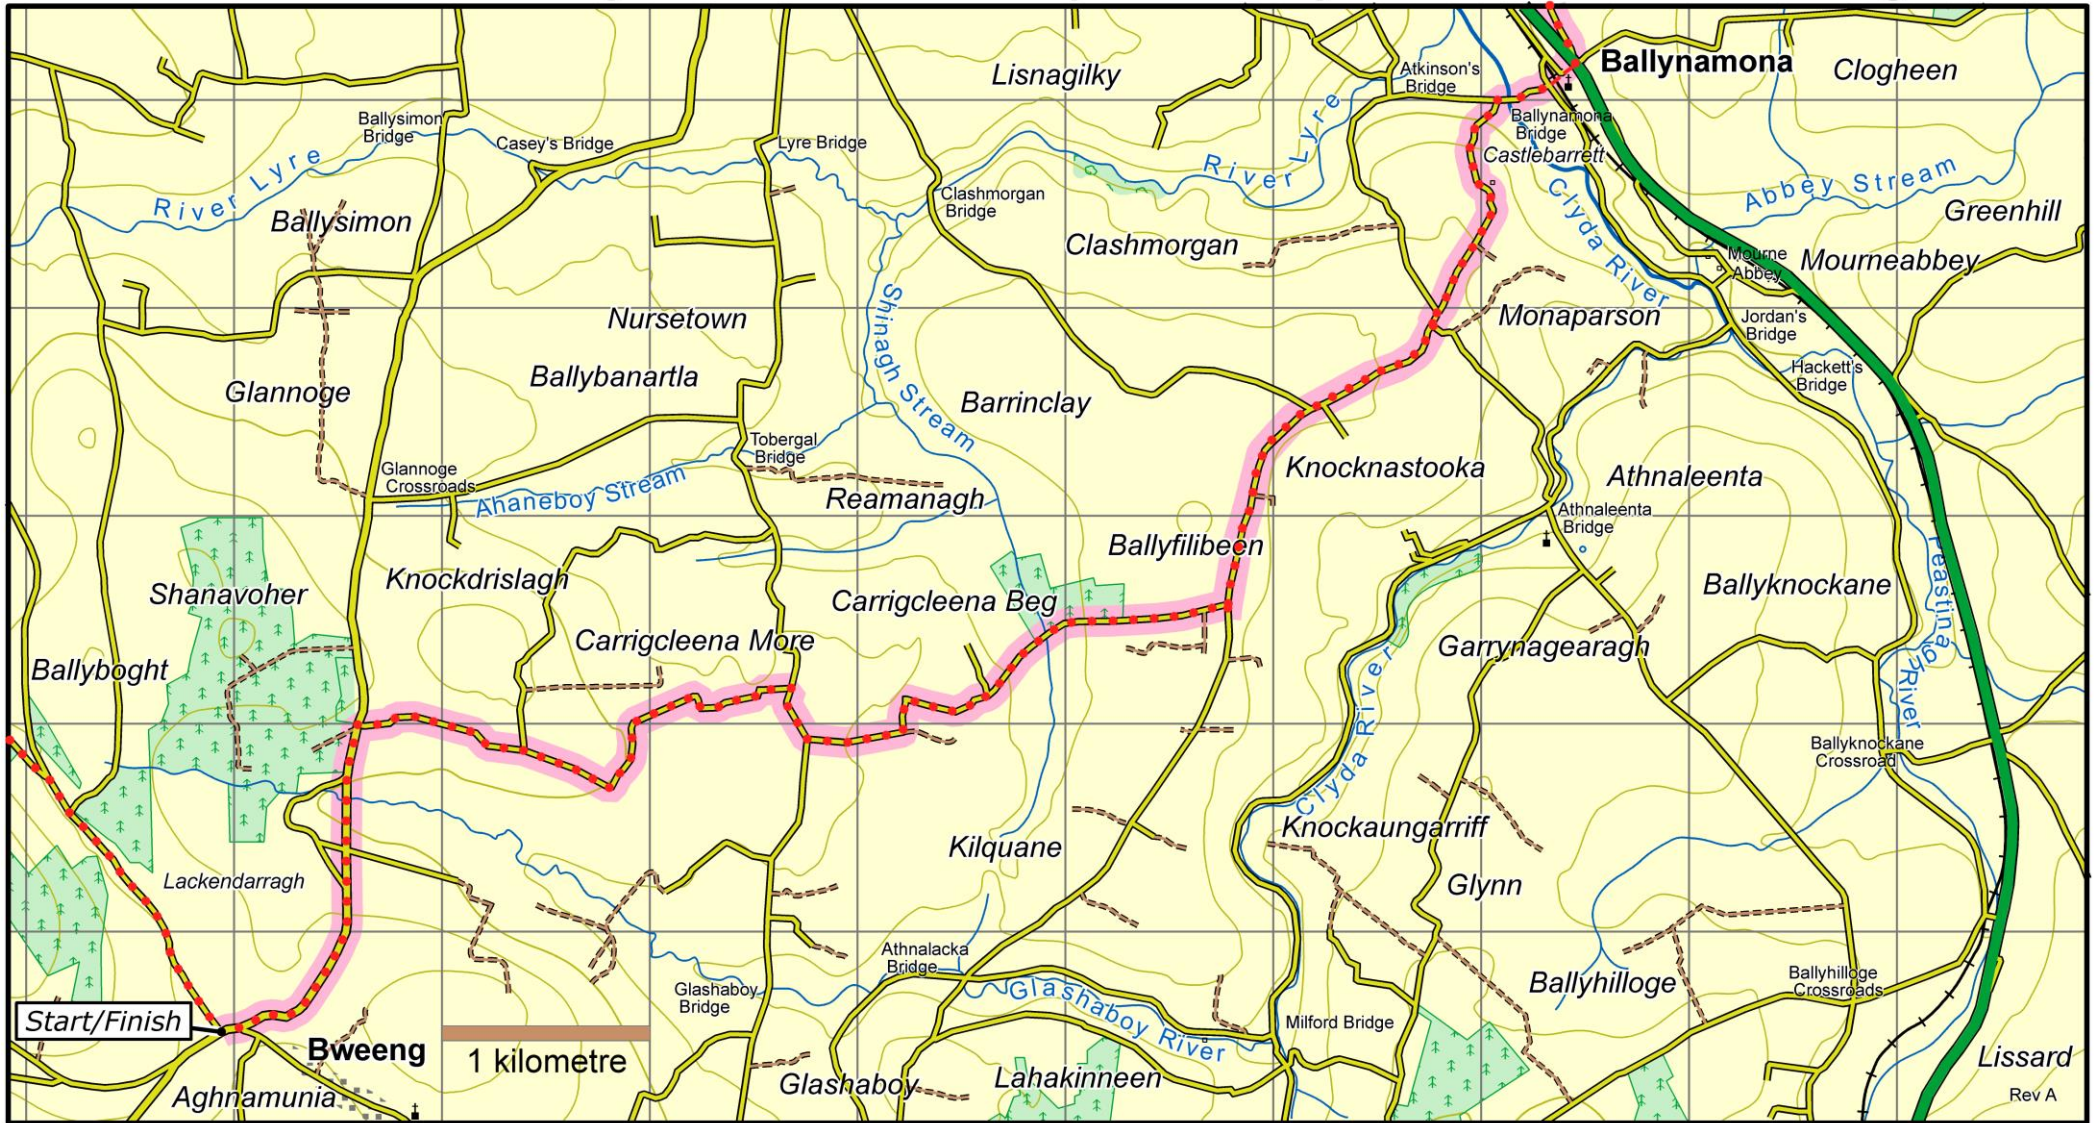

Blackwater Way Avondhu : Map 8 Ballynamona to Bweeng

This map is made available from Sport Ireland Outdoors, produced by EastWest mapping. The map is intended for personal use only and should not be modified, republished or transmitted in any form without the permission of Sport Ireland Outdoors. The representation of a track or path on this map does not indicate a right of way. The map includes Ordnance Survey Ireland data made available for display under Permit No. 8658. (c) Ordnance Survey Ireland / Government of Ireland.