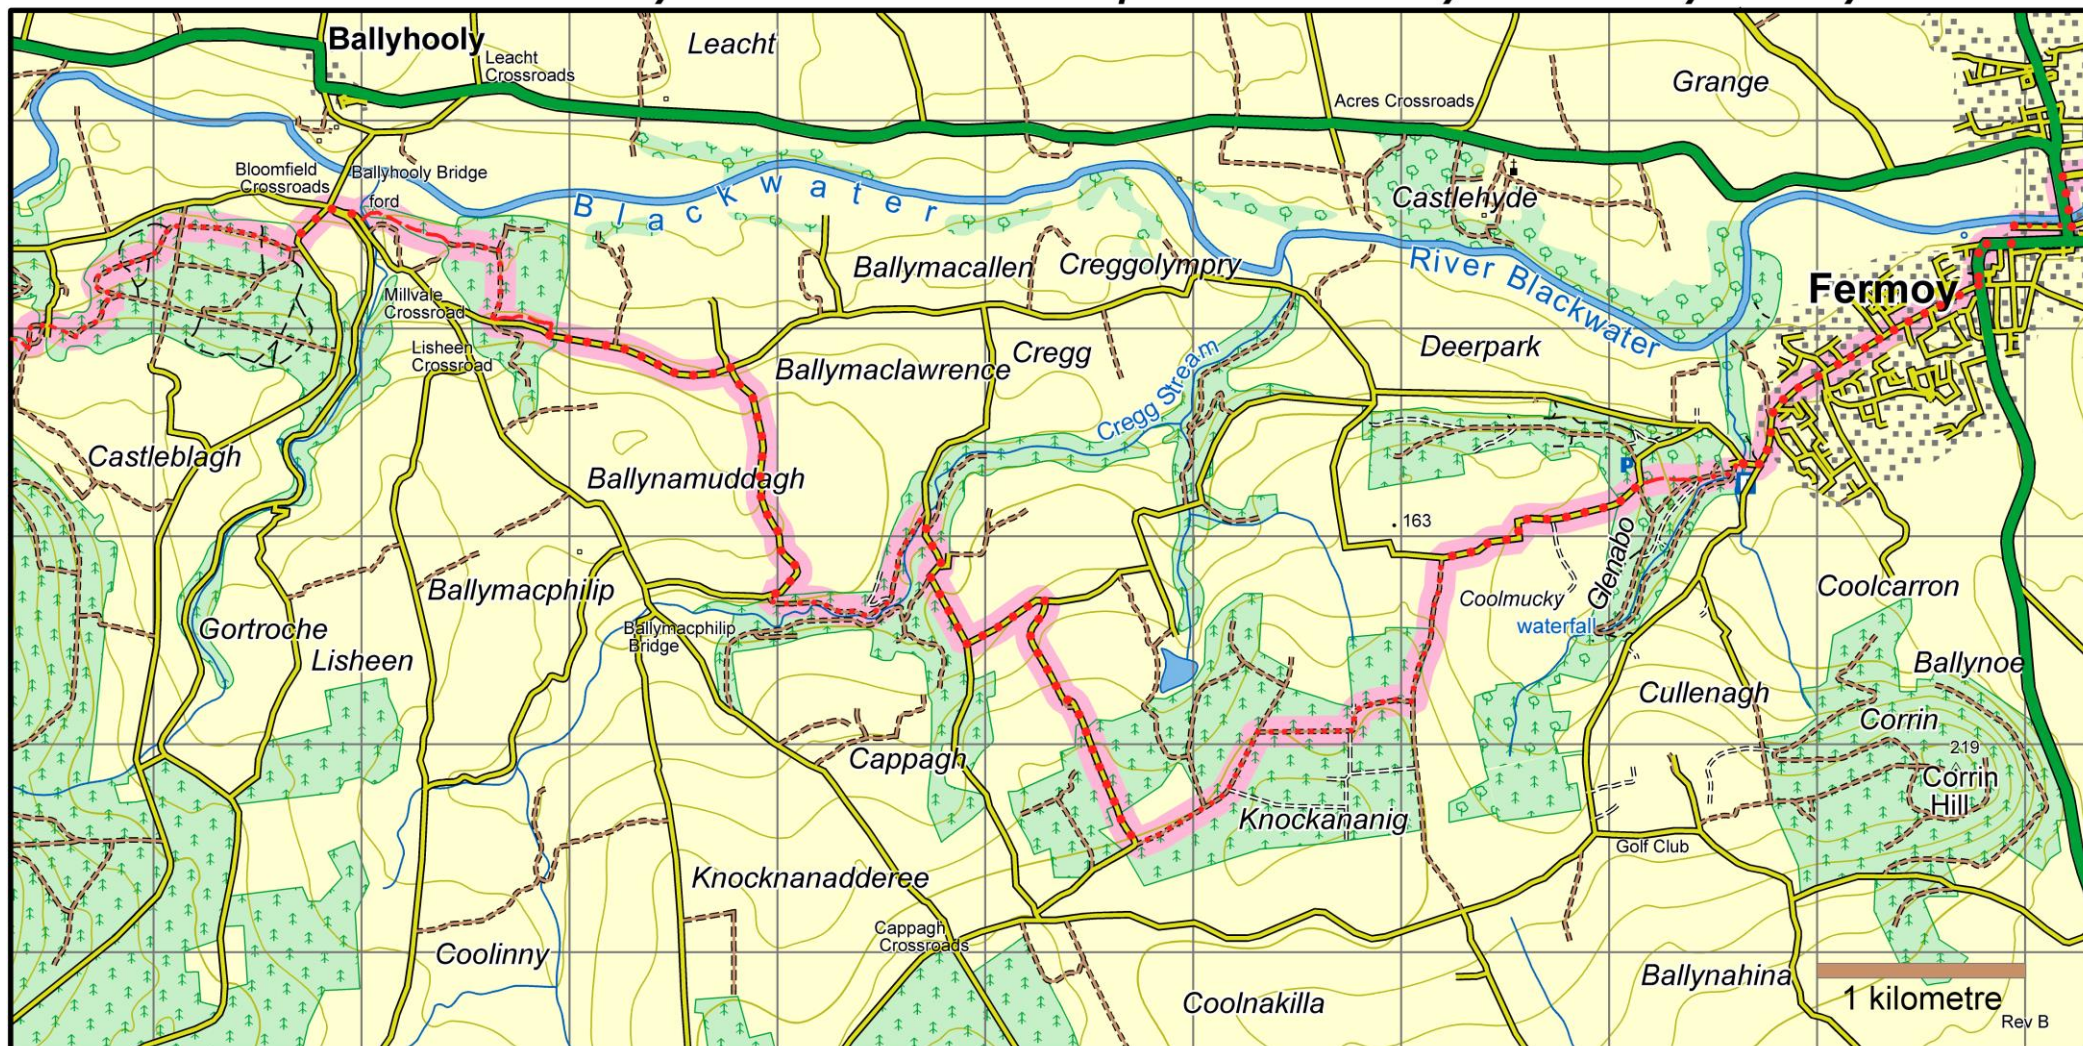

# Blackwater Way Avondhu : Map 5 Fermoy to Ballyhooly

This map is made available from Sport Ireland Outdoors, produced by EastWest mapping. The map is intended for personal use only and should not be modified, republished or transmitted in any form without the permission of Sport Ireland Outdoors. The representation of a track or path on this map does not indicate a right of way. The map includes Ordnance Survey Ireland data made available for display under Permit No. 8658. (c) Ordnance Survey Ireland / Government of Ireland.