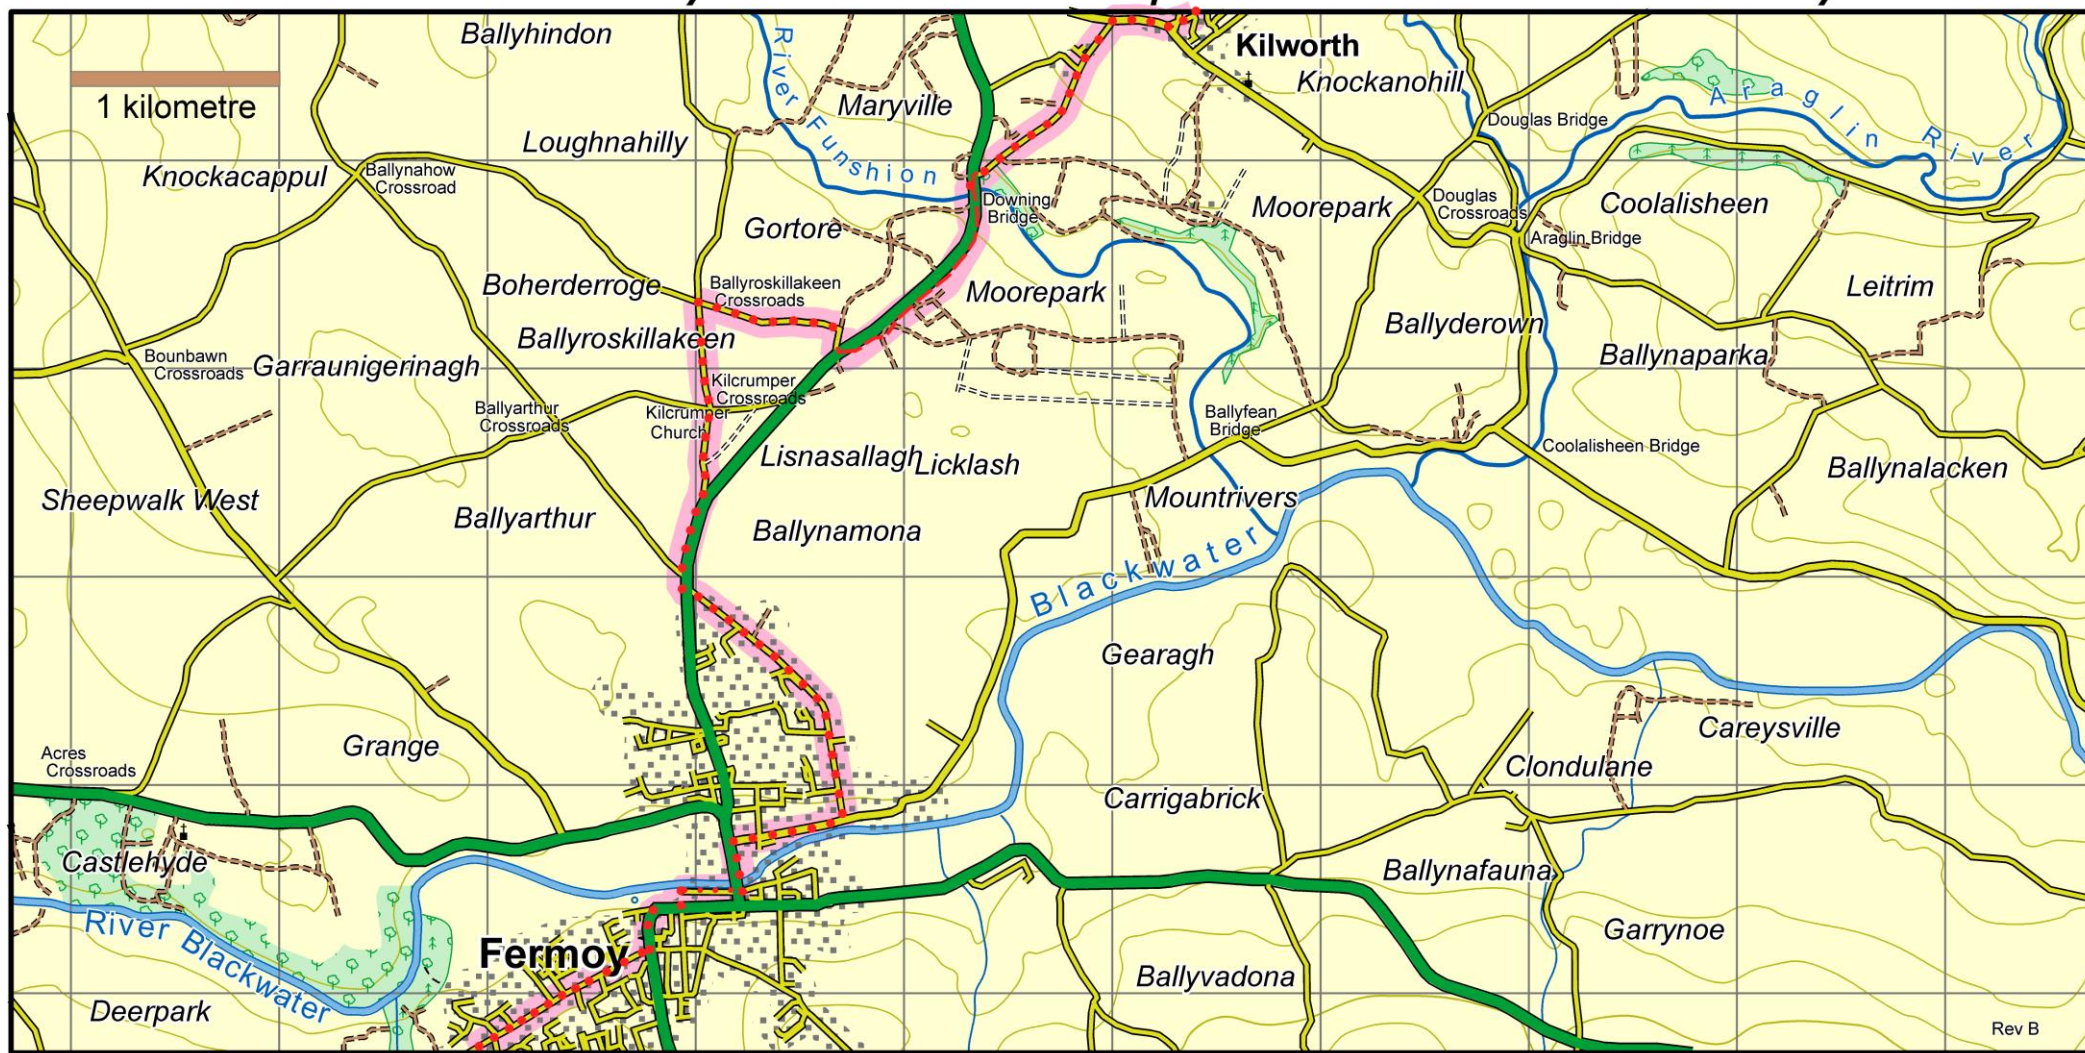

# Blackwater Way Avondhu : Map 4 Kilworth to Fermoy

This map is made available from Sport Ireland Outdoors, produced by EastWest mapping. The map is intended for personal use only and should not be modified, republished or transmitted in any form without the permission of Sport Ireland Outdoors. The representation of a track or path on this map does not indicate a right of way. The map includes Ordnance Survey Ireland data made available for display under Permit No. 8658. (c) Ordnance Survey Ireland / Government of Ireland.