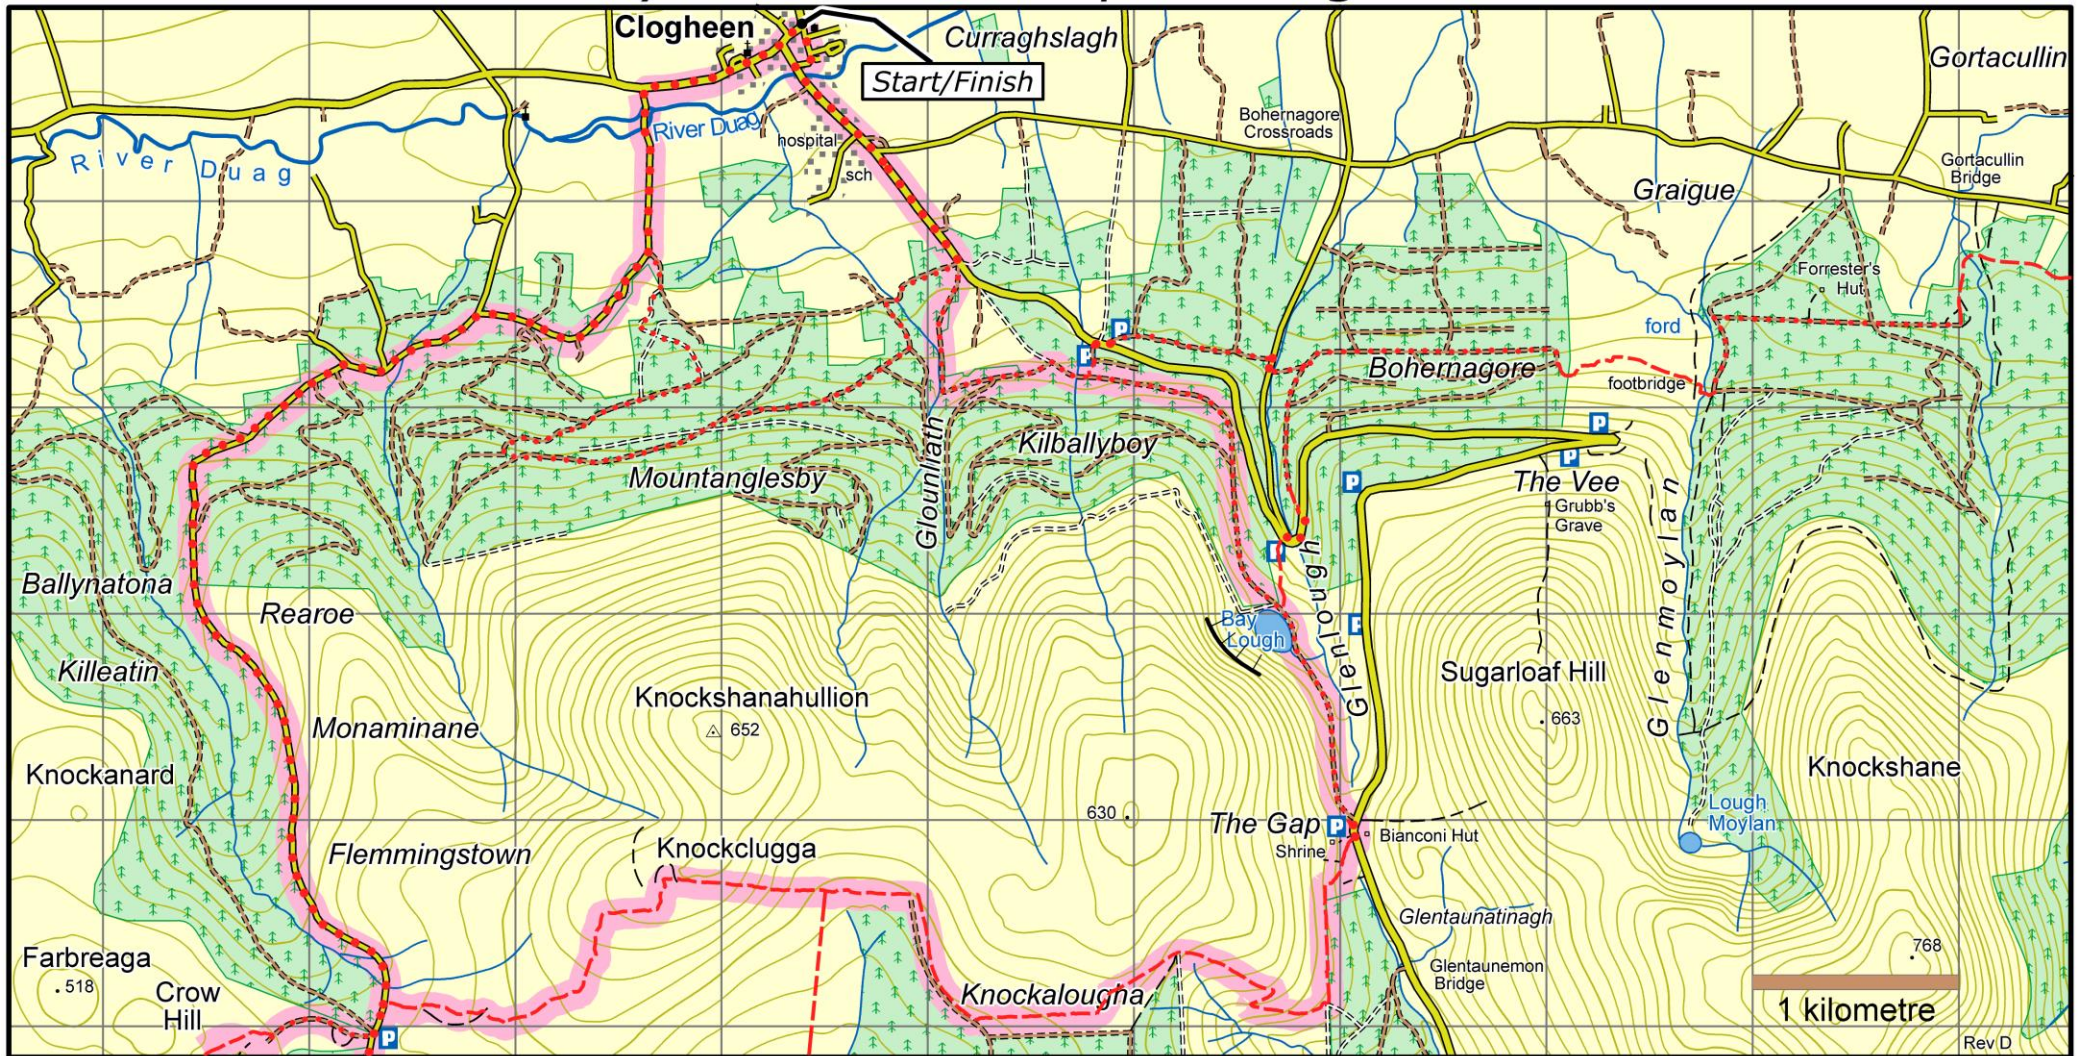

Blackwater Way Avondhu : Map 1 Clogheen to Crow Hill

This map is made available from Sport Ireland Outdoors, produced by EastWest mapping. The map is intended for personal use only and should not be modified, republished or transmitted in any form without the permission of Sport Ireland Outdoors. The representation of a track or path on this map does not indicate a right of way. The map includes Ordnance Survey Ireland data made available for display under Permit No. 8658. (c) Ordnance Survey Ireland / Government of Ireland.