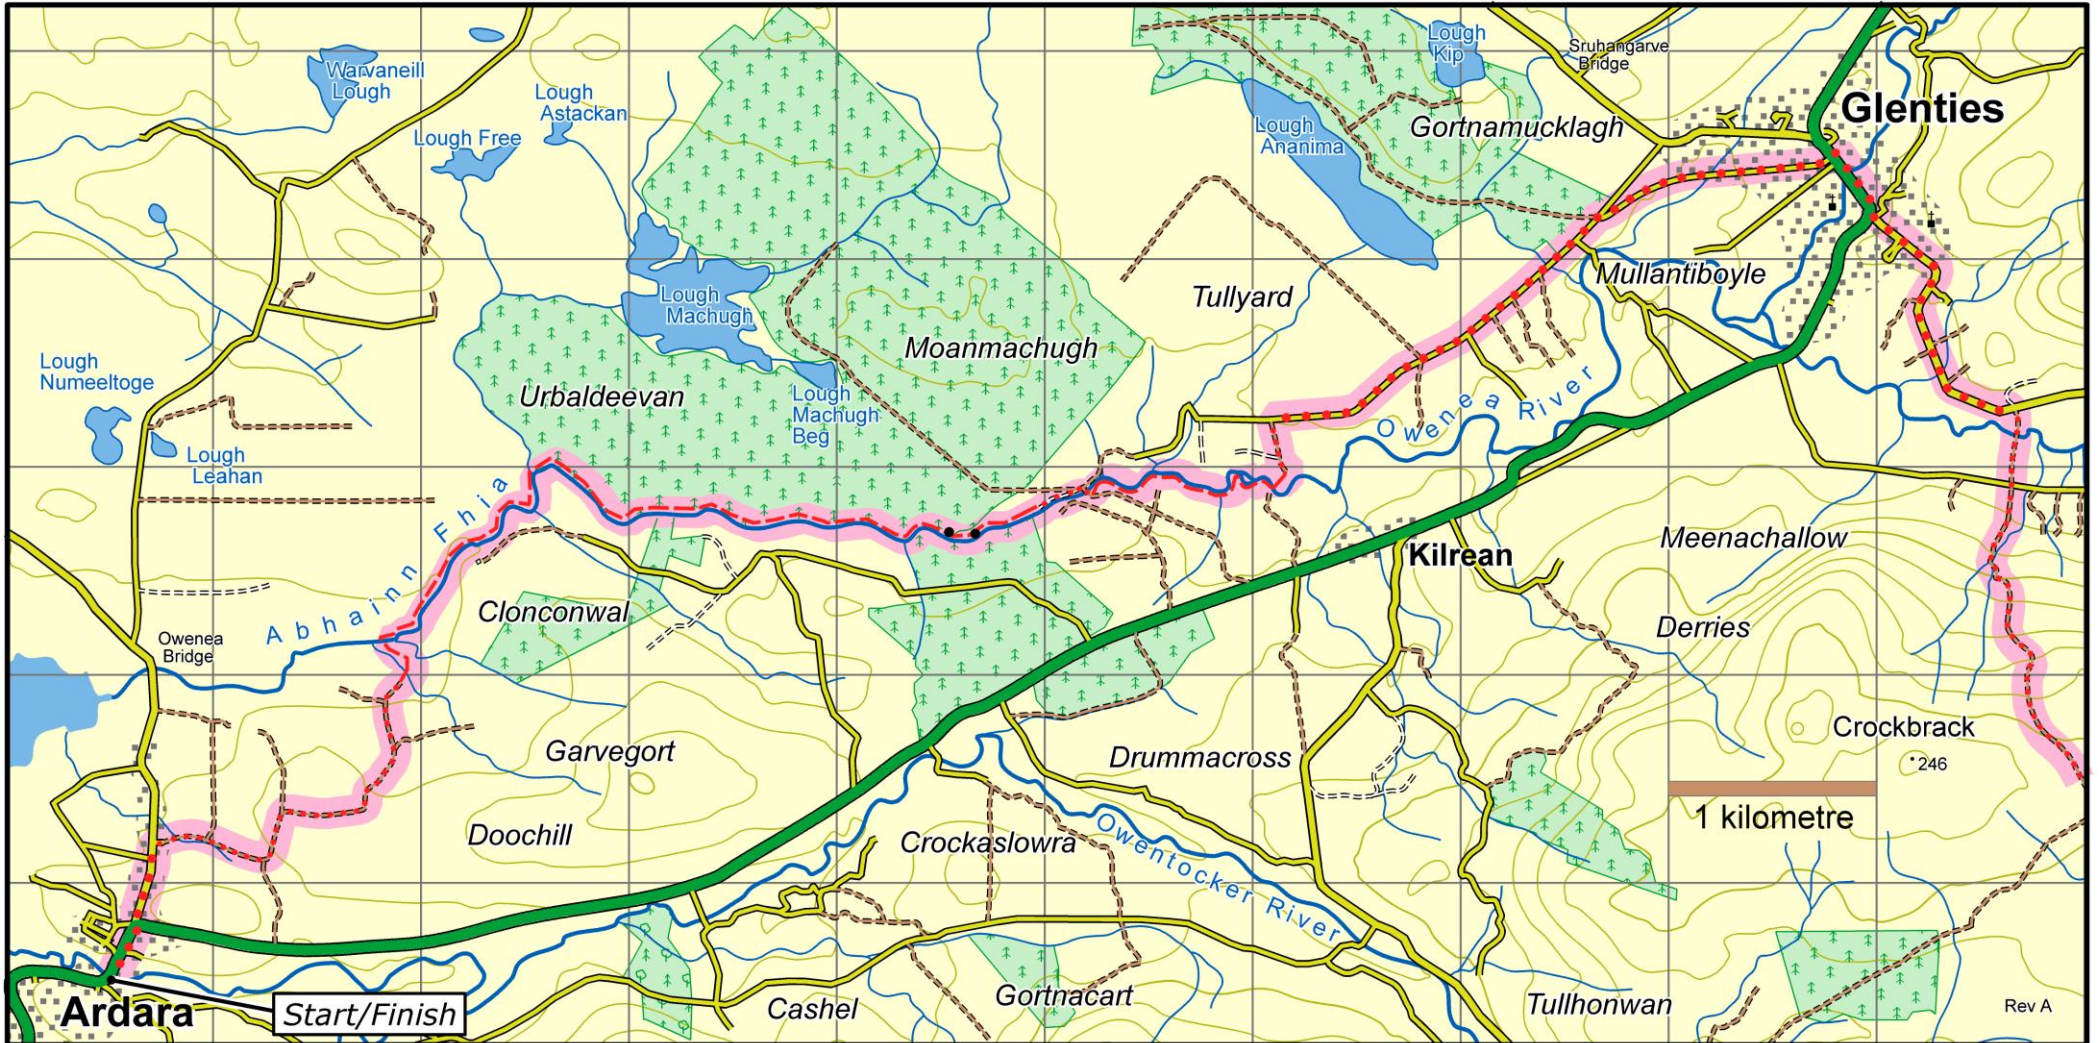

Bluestack Way : Map 6 Glenties to Ardara

This map is made available from Sport Ireland Outdoors, produced by EastWest mapping. The map is intended for personal use only and should not be modified, republished or transmitted in any form without the permission of Sport Ireland Outdoors. The representation of a track or path on this map does not indicate a right of way. The map includes Ordnance Survey Ireland data made available for display under Permit No. 8658. (c) Ordnance Survey Ireland / Government of Ireland.