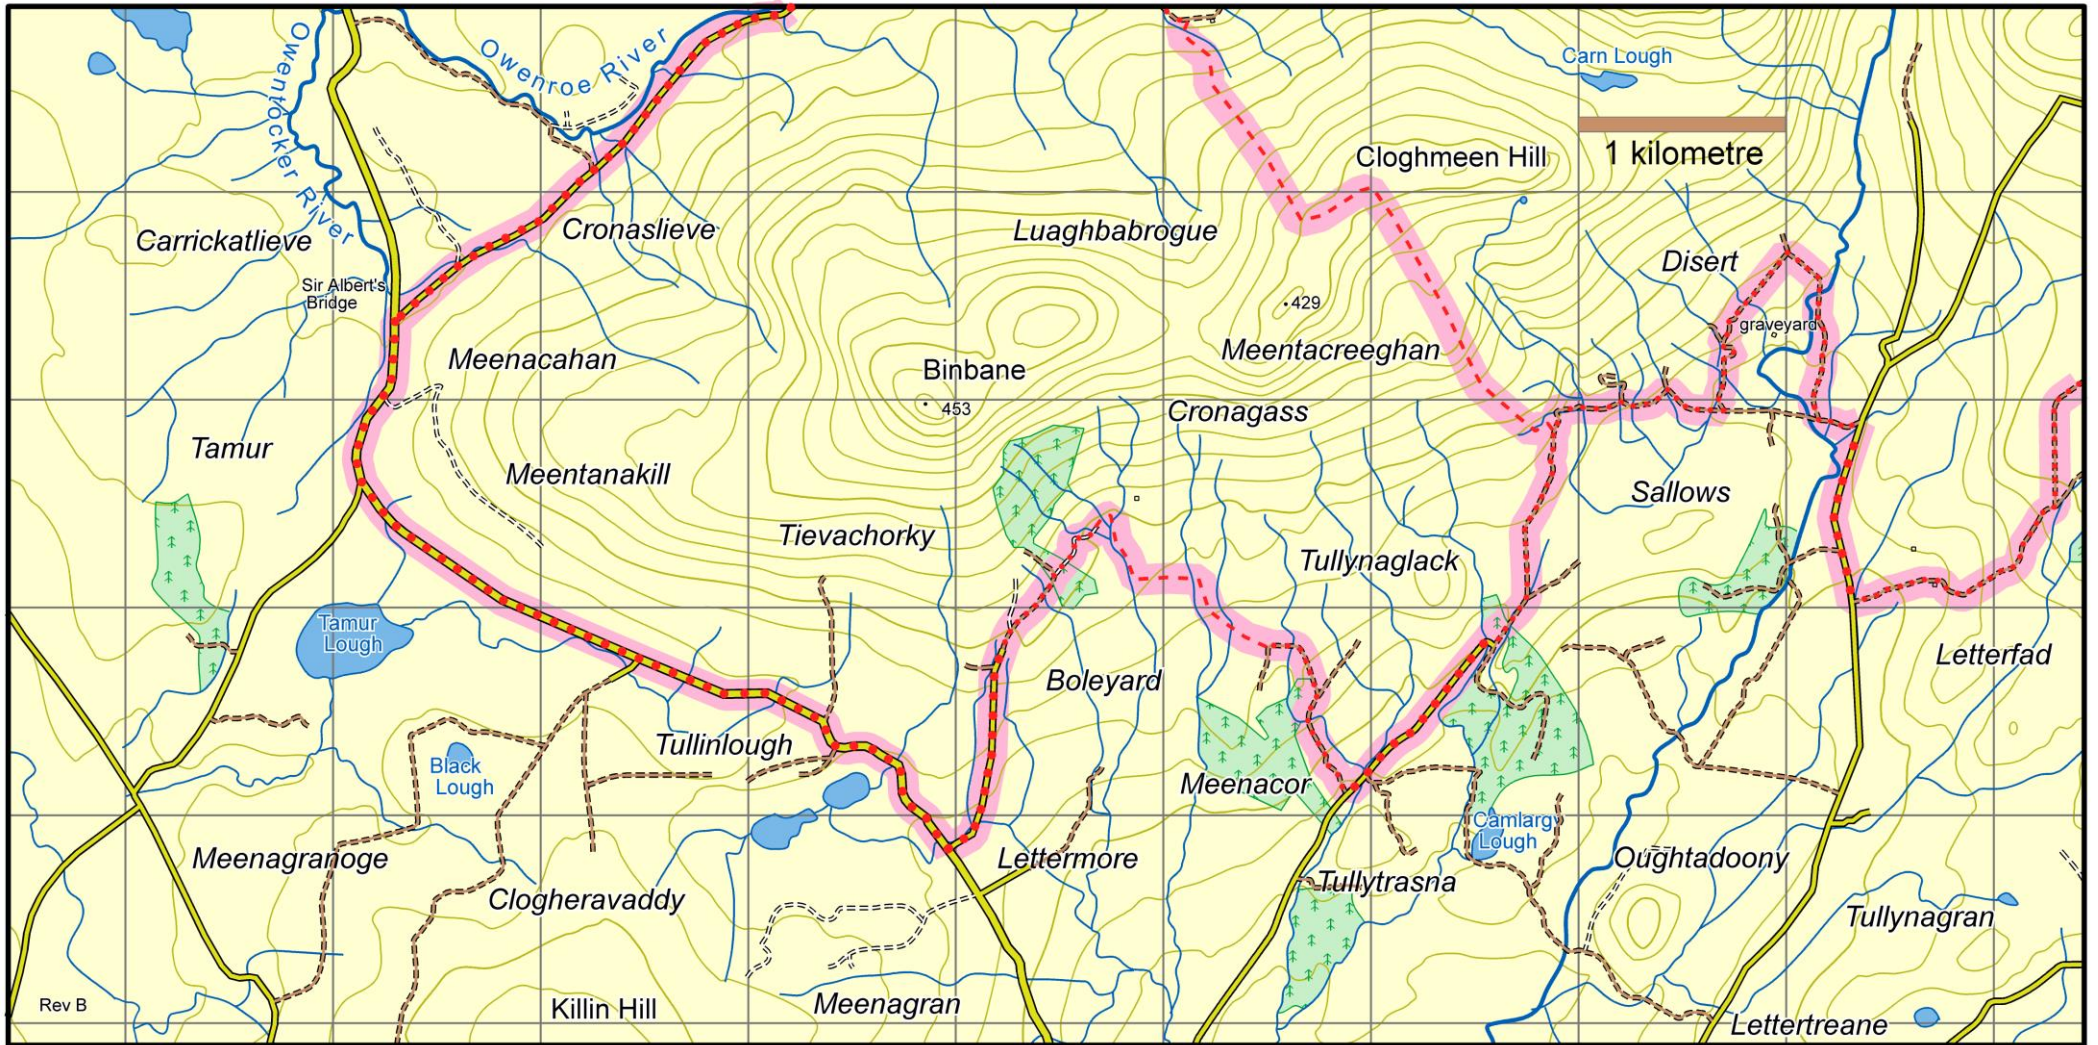

# Bluestack Way : Map 4 Disert to Owentocker River

This map is made available from Sport Ireland Outdoors, produced by EastWest mapping. The map is intended for personal use only and should not be modified, republished or transmitted in any form without the permission of Sport Ireland Outdoors. The representation of a track or path on this map does not indicate a right of way. The map includes Ordnance Survey Ireland data made available for display under Permit No. 8658. (c) Ordnance Survey Ireland / Government of Ireland.