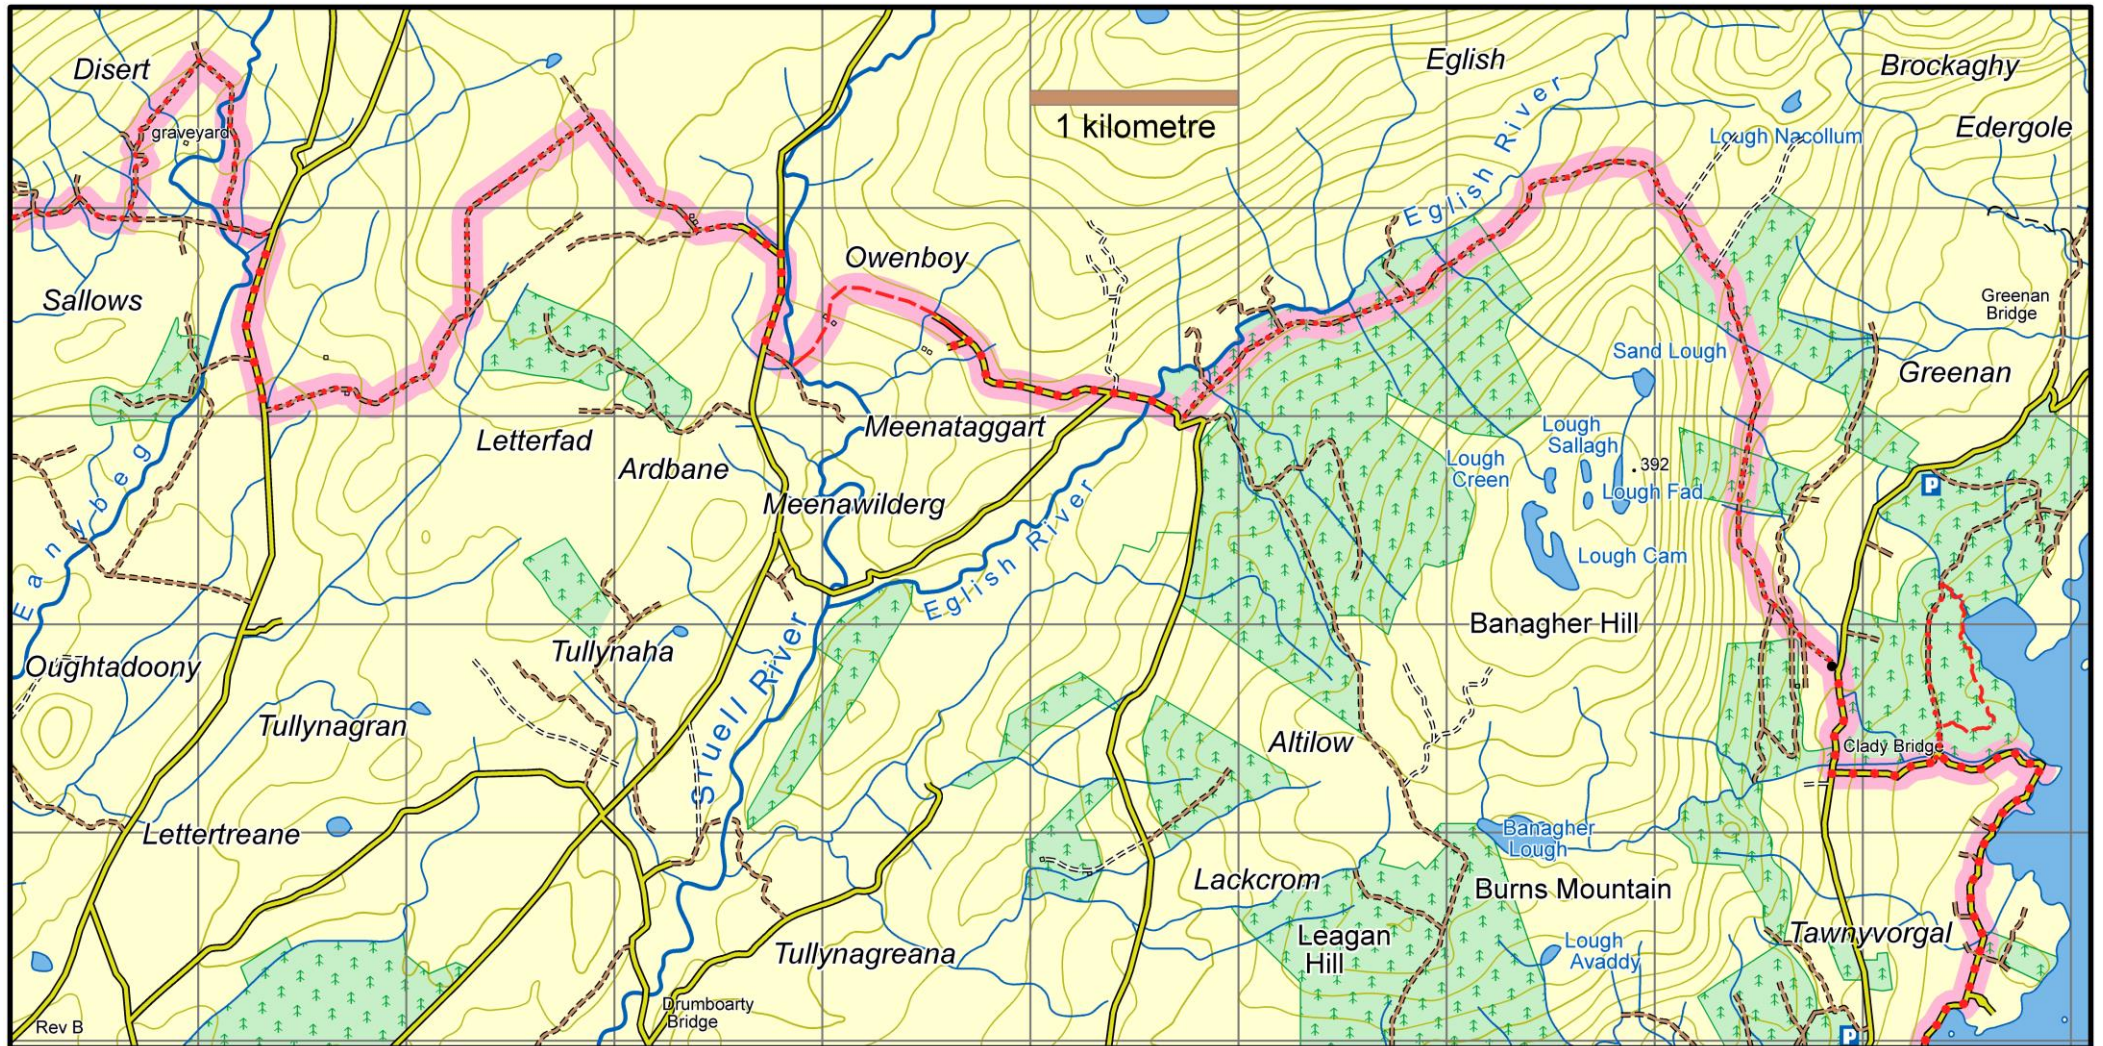

## Bluestack Way : Map 2 Lough Eske to Disert

This map is made available from Sport Ireland Outdoors, produced by EastWest mapping. The map is intended for personal use only and should not be modified, republished or transmitted in any form without the permission of Sport Ireland Outdoors. The representation of a track or path on this map does not indicate a right of way. The map includes Ordnance Survey Ireland data made available for display under Permit No. 8658. (c) Ordnance Survey Ireland / Government of Ireland.