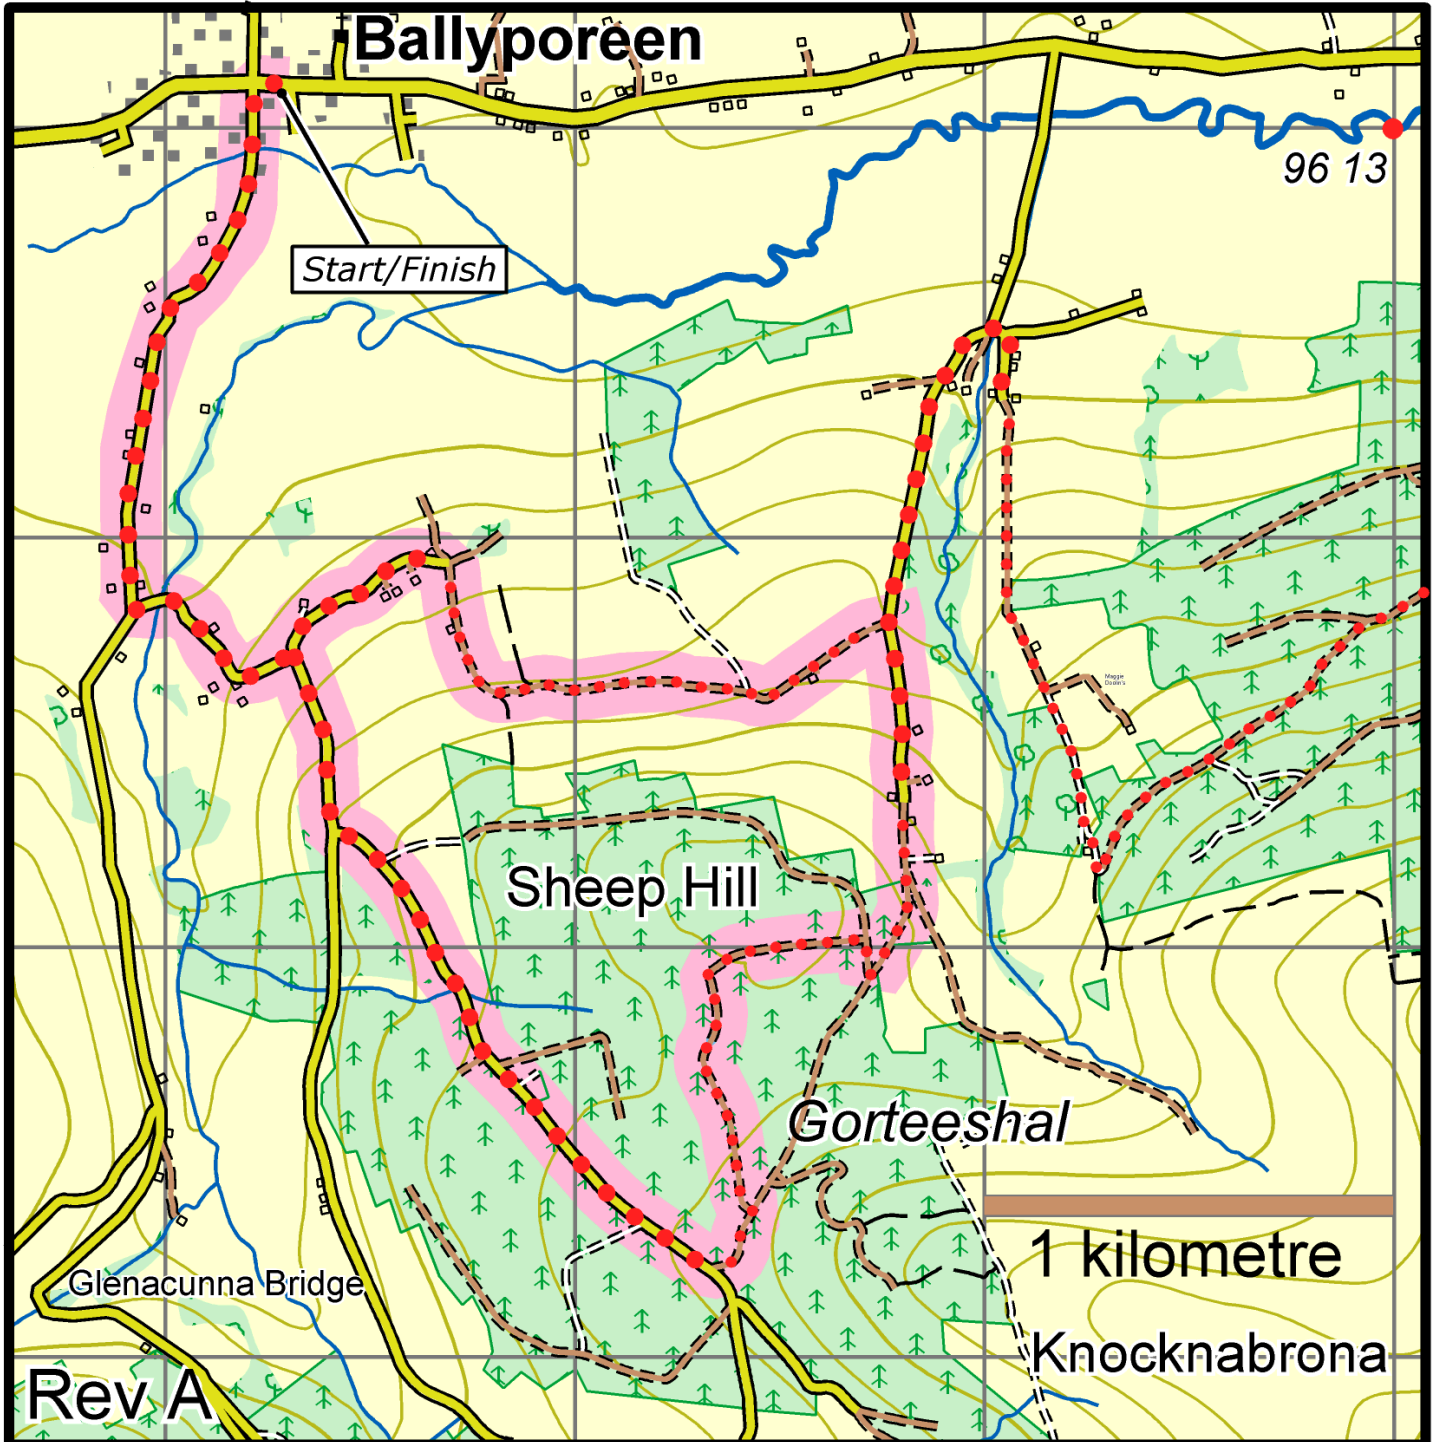

# Sheep Hill Loop

This map is made available from Sport Ireland Outdoors, produced by EastWest mapping. The map is intended for personal use only and should not be modified, republished or transmitted in any form without the permission of Sport Ireland Outdoors. The representation of a track or path on this map does not indicate a right of way. The map includes Ordnance Survey Ireland data made available for display under Permit No. 8658. (c) Ordnance Survey Ireland / Government of Ireland.