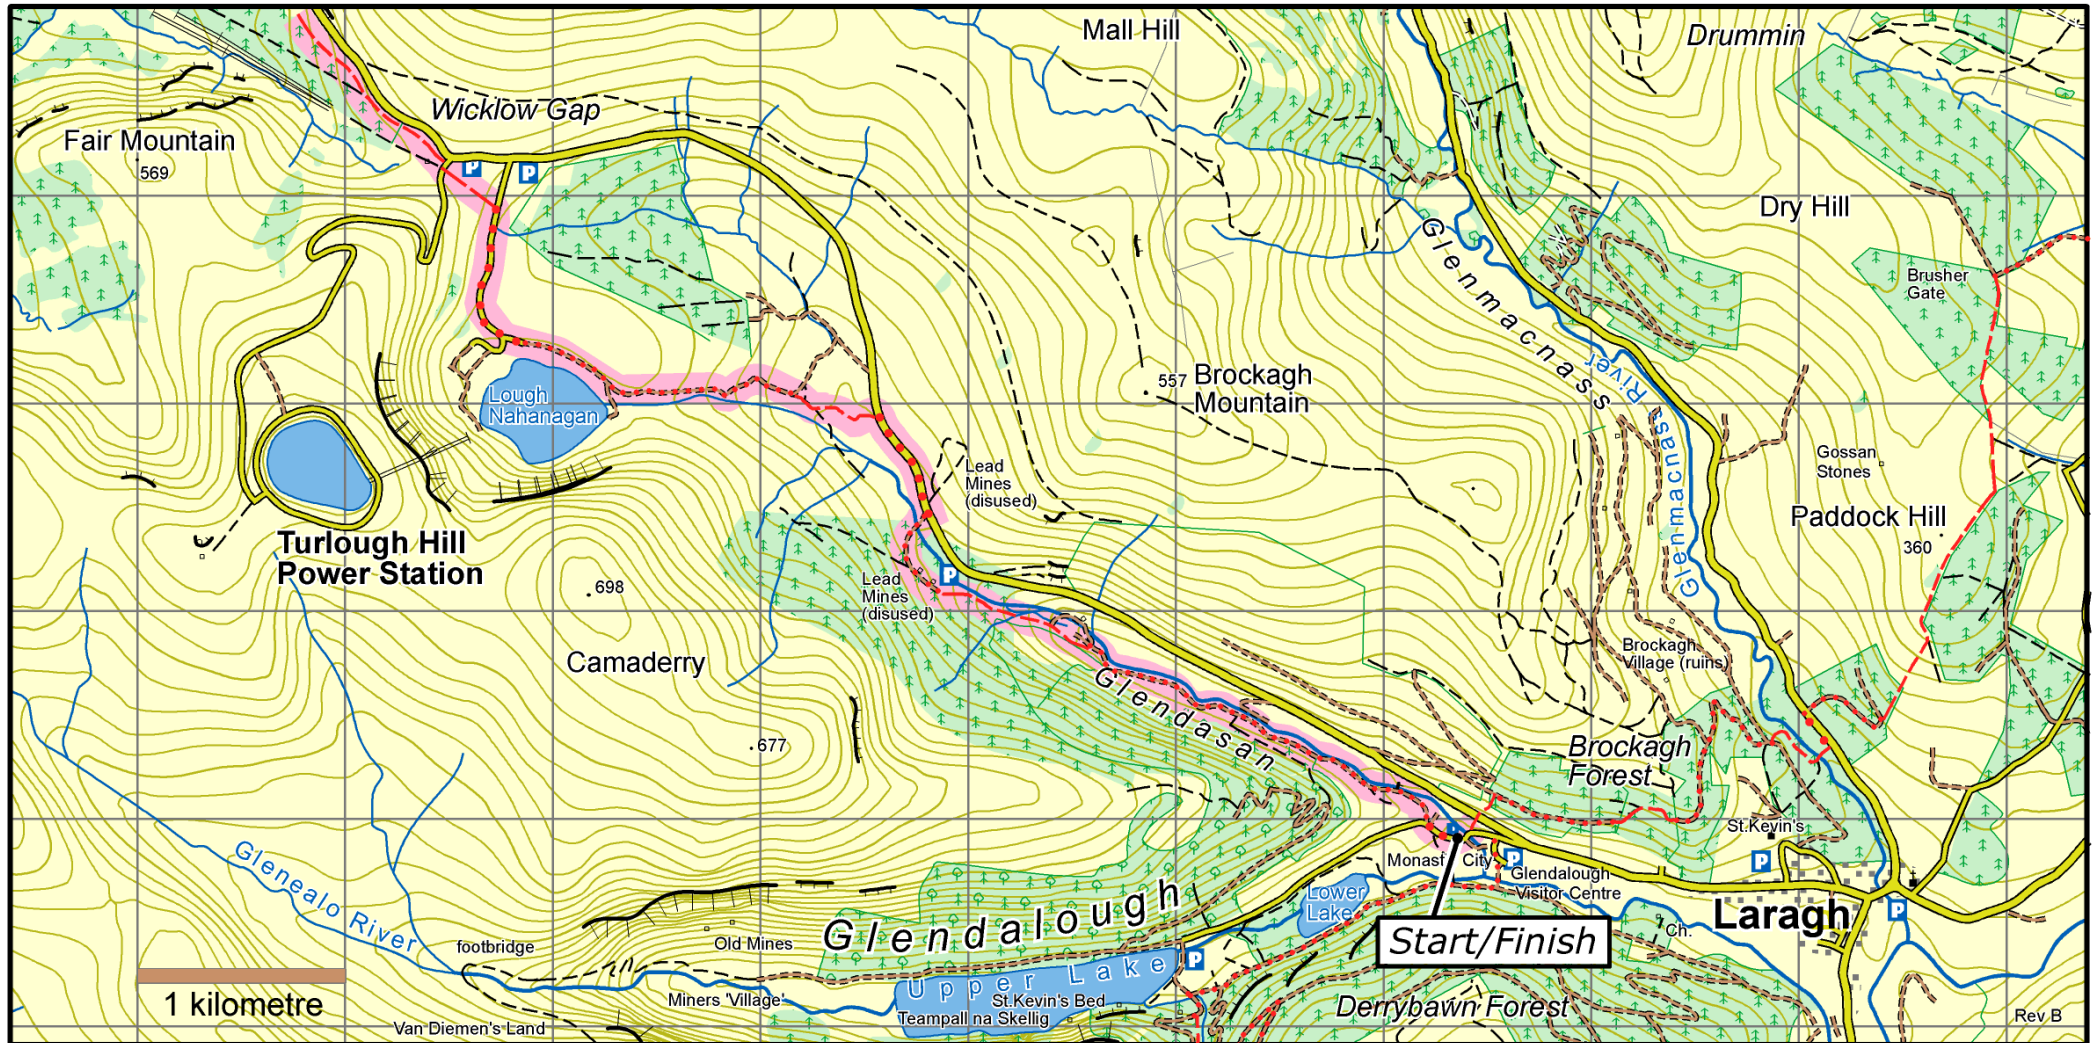

St. Kevin's Way : Map 3 Wicklow Gap to Glendalough

This map is made available from Sport Ireland Outdoors, produced by EastWest mapping. The map is intended for personal use only and should not be modified, republished or transmitted in any form without the permission of Sport Ireland Outdoors. The representation of a track or path on this map does not indicate a right of way. The map includes Ordnance Survey Ireland data made available for display under Permit No. 8658. (c) Ordnance Survey Ireland / Government of Ireland.