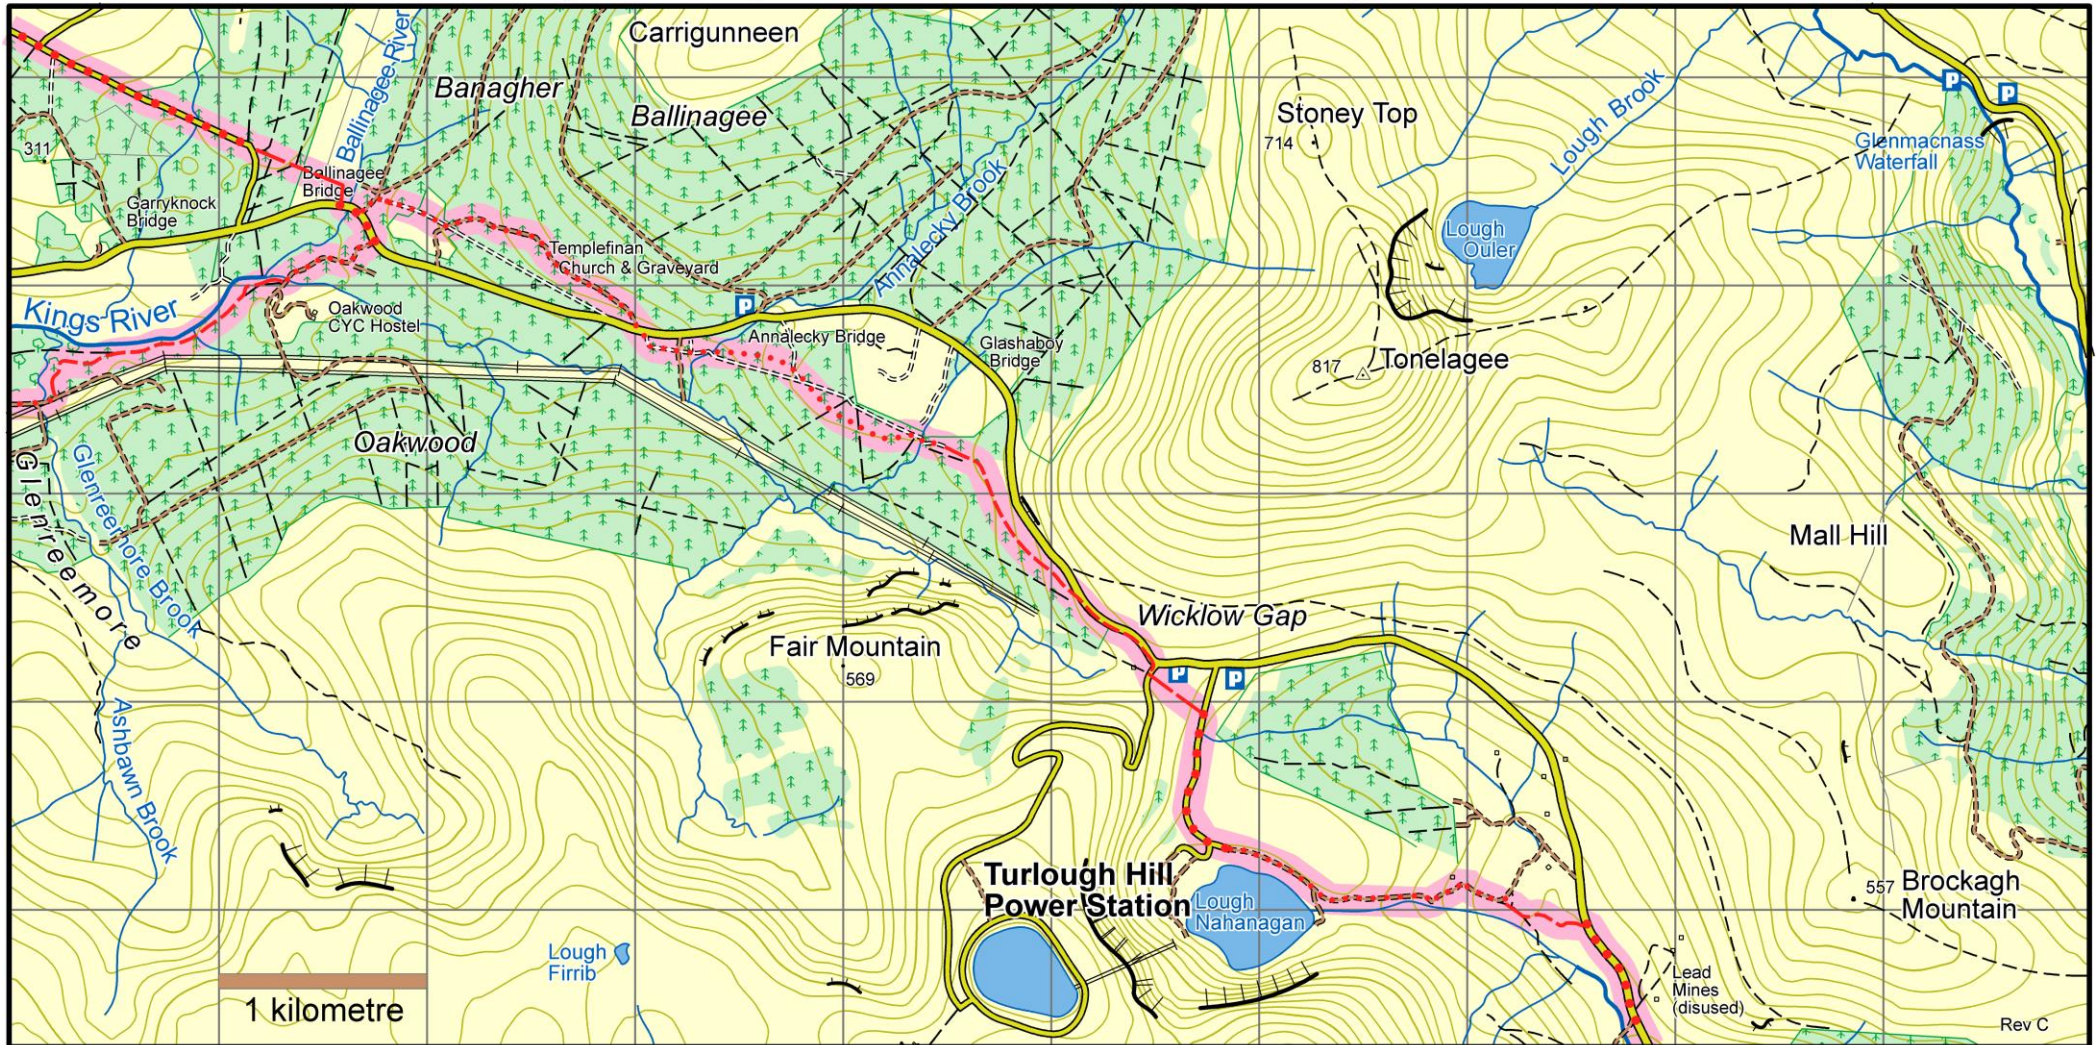

St. Kevin's Way : Map 2 Ballinagee Bridge to Wicklow Gap

This map is made available from Sport Ireland Outdoors, produced by EastWest mapping. The map is intended for personal use only and should not be modified, republished or transmitted in any form without the permission of Sport Ireland Outdoors. The representation of a track or path on this map does not indicate a right of way. The map includes Ordnance Survey Ireland data made available for display under Permit No. 8658. (c) Ordnance Survey Ireland / Government of Ireland.