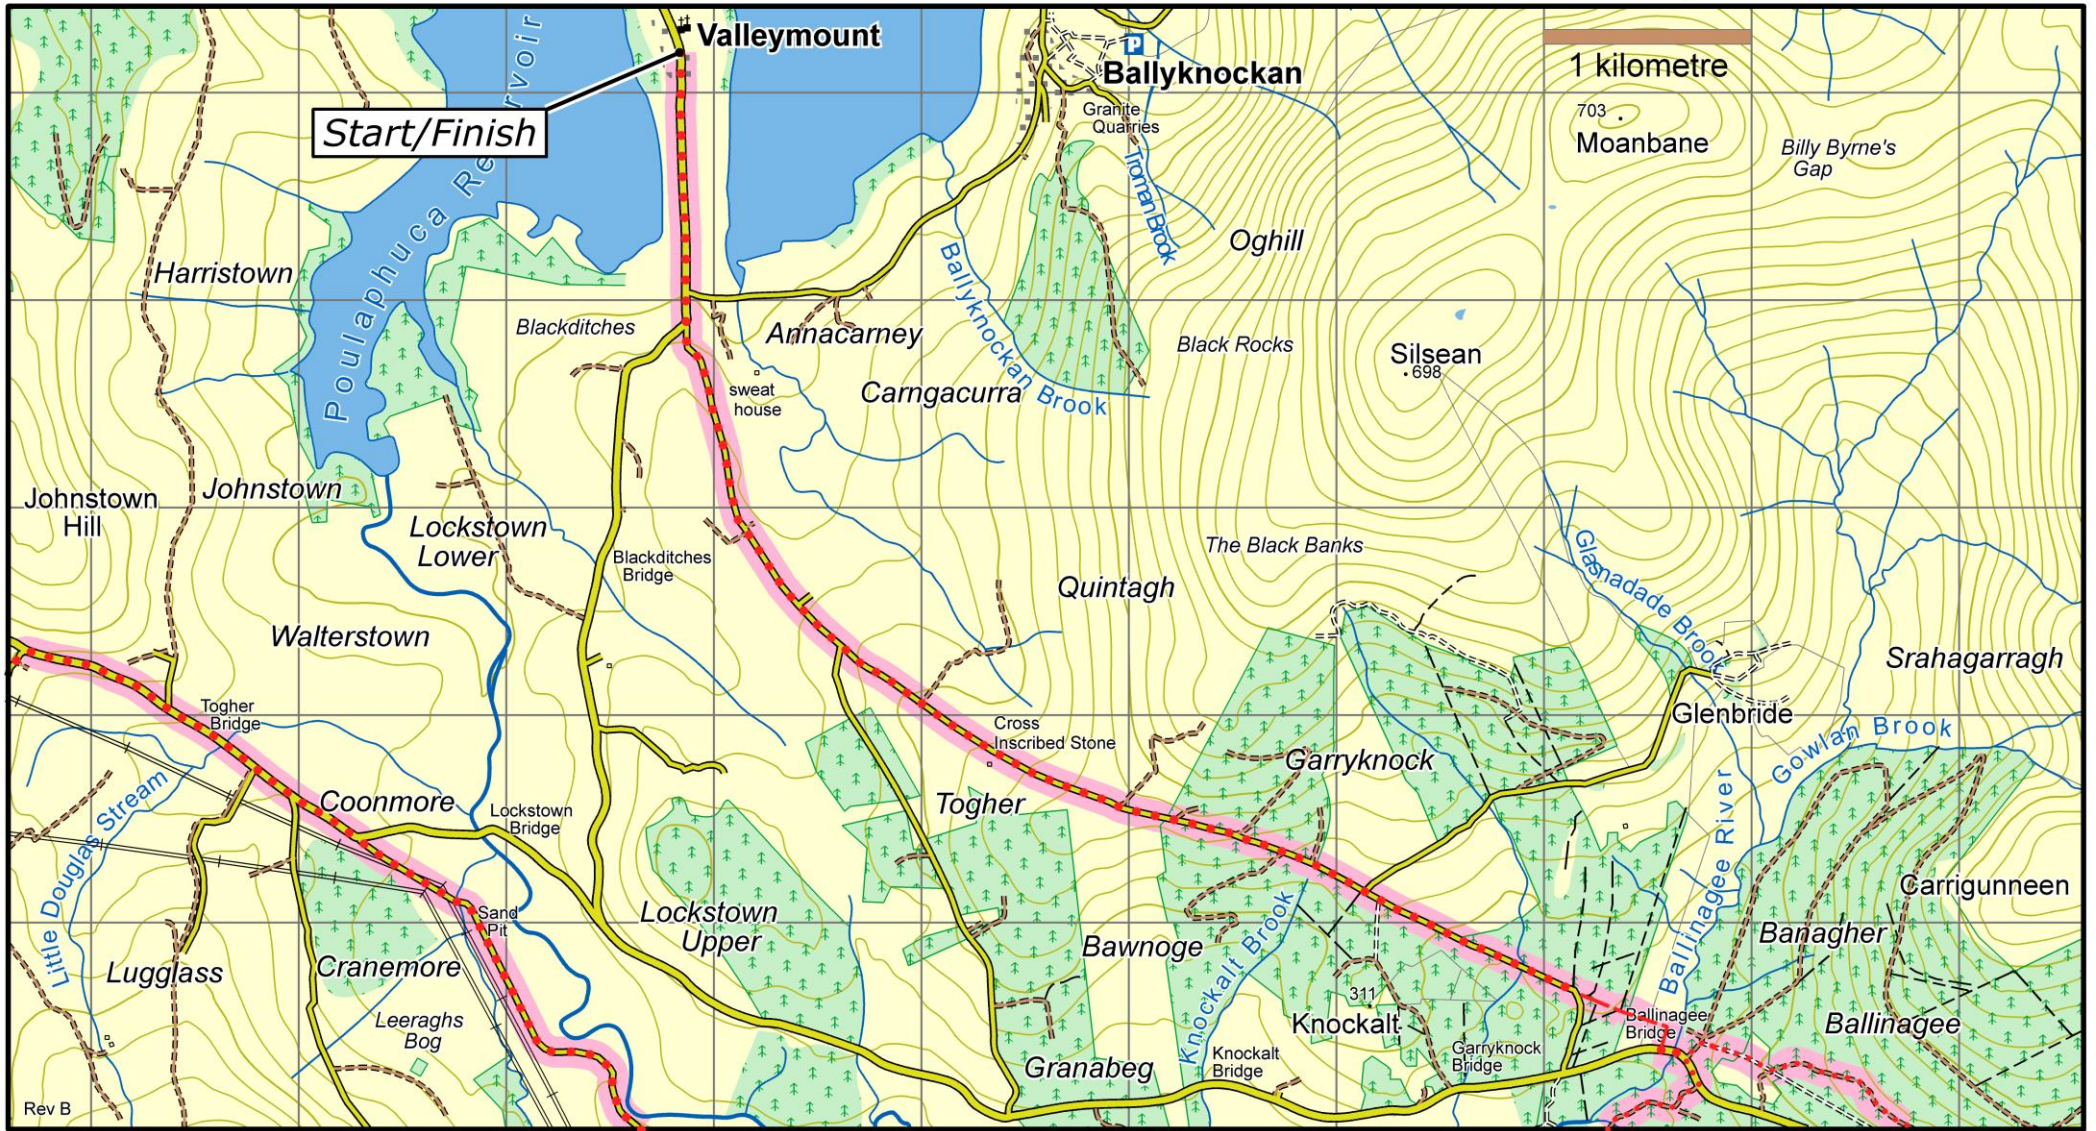

St. Kevin's Way : Map 4 Ballinagee Bridge to Valleymount

This map is made available from Sport Ireland Outdoors, produced by EastWest mapping. The map is intended for personal use only and should not be modified, republished or transmitted in any form without the permission of Sport Ireland Outdoors. The representation of a track or path on this map does not indicate a right of way. The map includes Ordnance Survey Ireland data made available for display under Permit No. 8658. (c) Ordnance Survey Ireland / Government of Ireland.