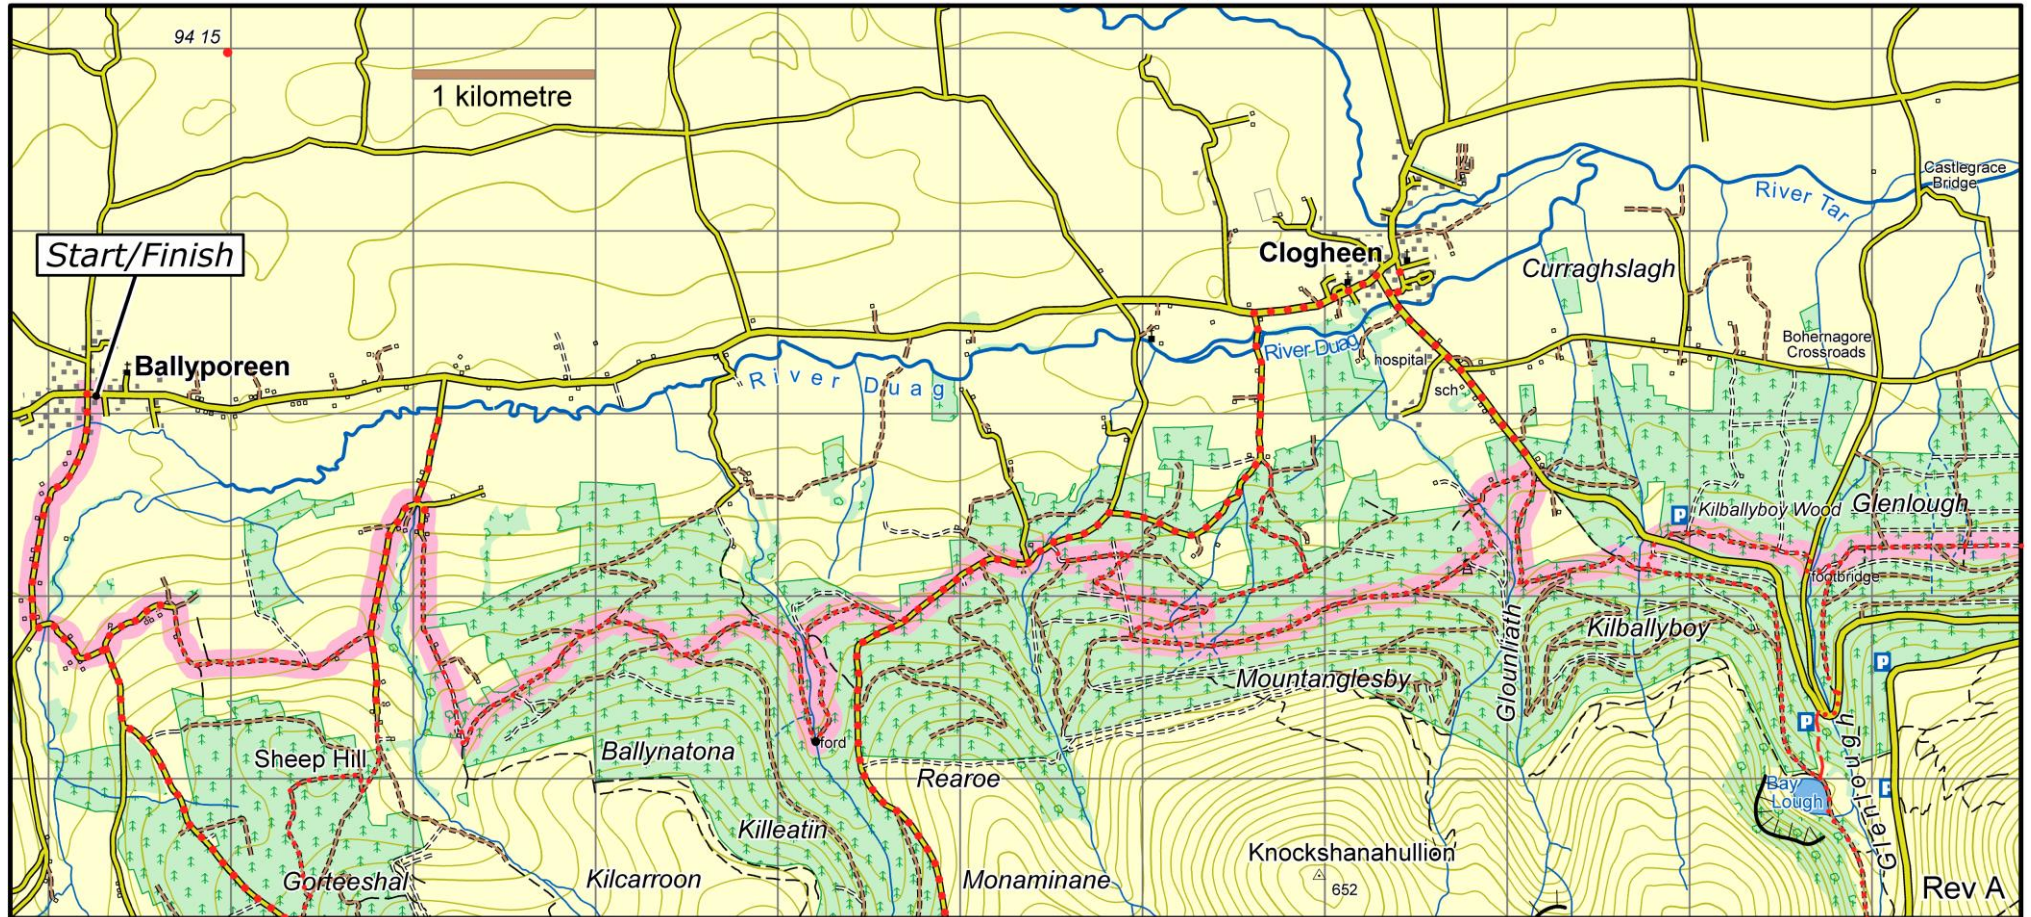

Knockmealdown Trail: Map 1 - Ballyporeen to Glenlough

This map is made available from Sport Ireland Outdoors, produced by EastWest mapping. The map is intended for personal use only and should not be modified, republished or transmitted in any form without the permission of Sport Ireland Outdoors. The representation of a track or path on this map does not indicate a right of way. The map includes Ordnance Survey Ireland data made available for display under Permit No. 8658. (c) Ordnance Survey Ireland / Government of Ireland.