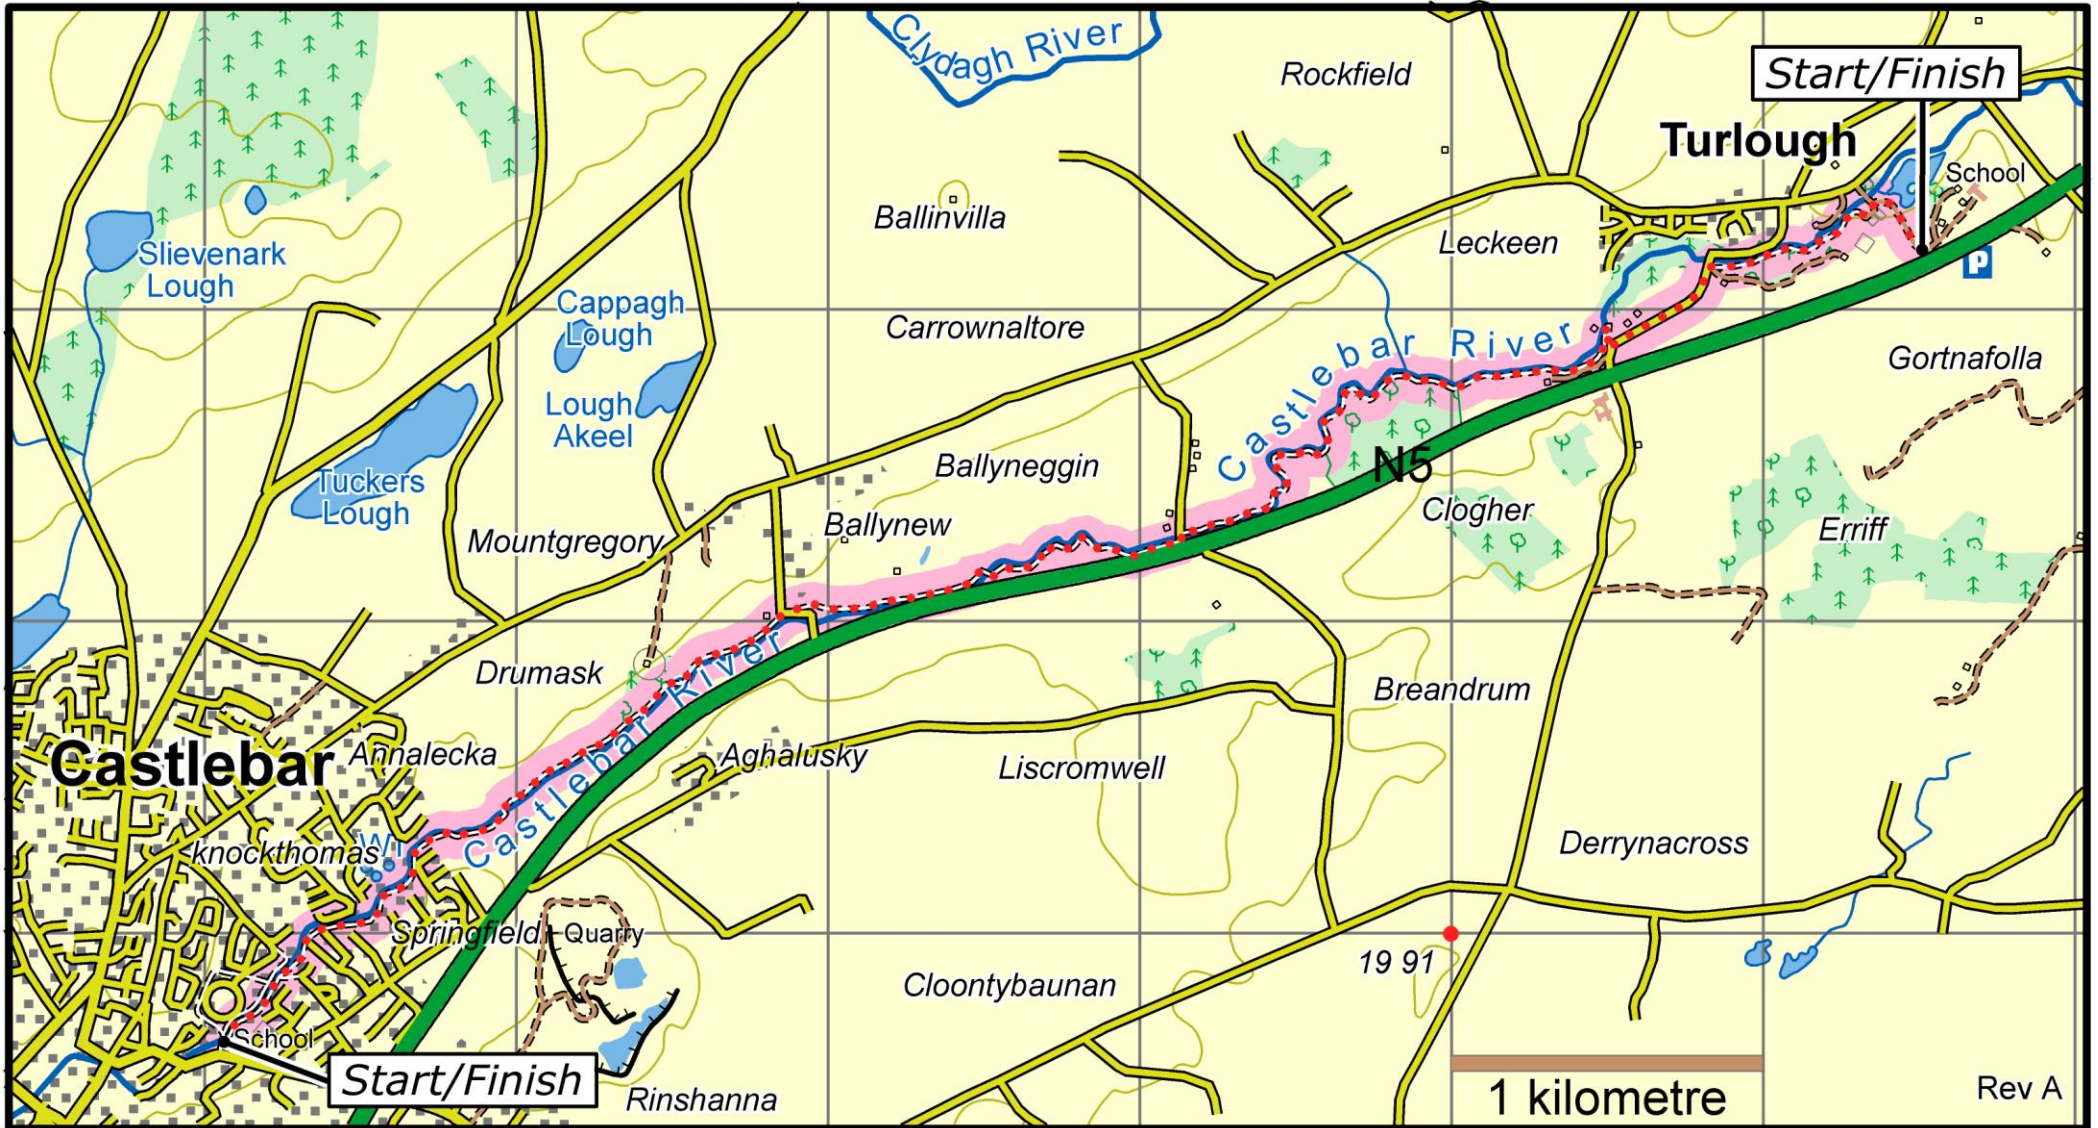

Greenway Castlebar to Turlough

This map is made available from Sport Ireland Outdoors, produced by EastWest mapping. The map is intended for personal use only and should not be modified, republished or transmitted in any form without the permission of Sport Ireland Outdoors. The representation of a track or path on this map does not indicate a right of way.