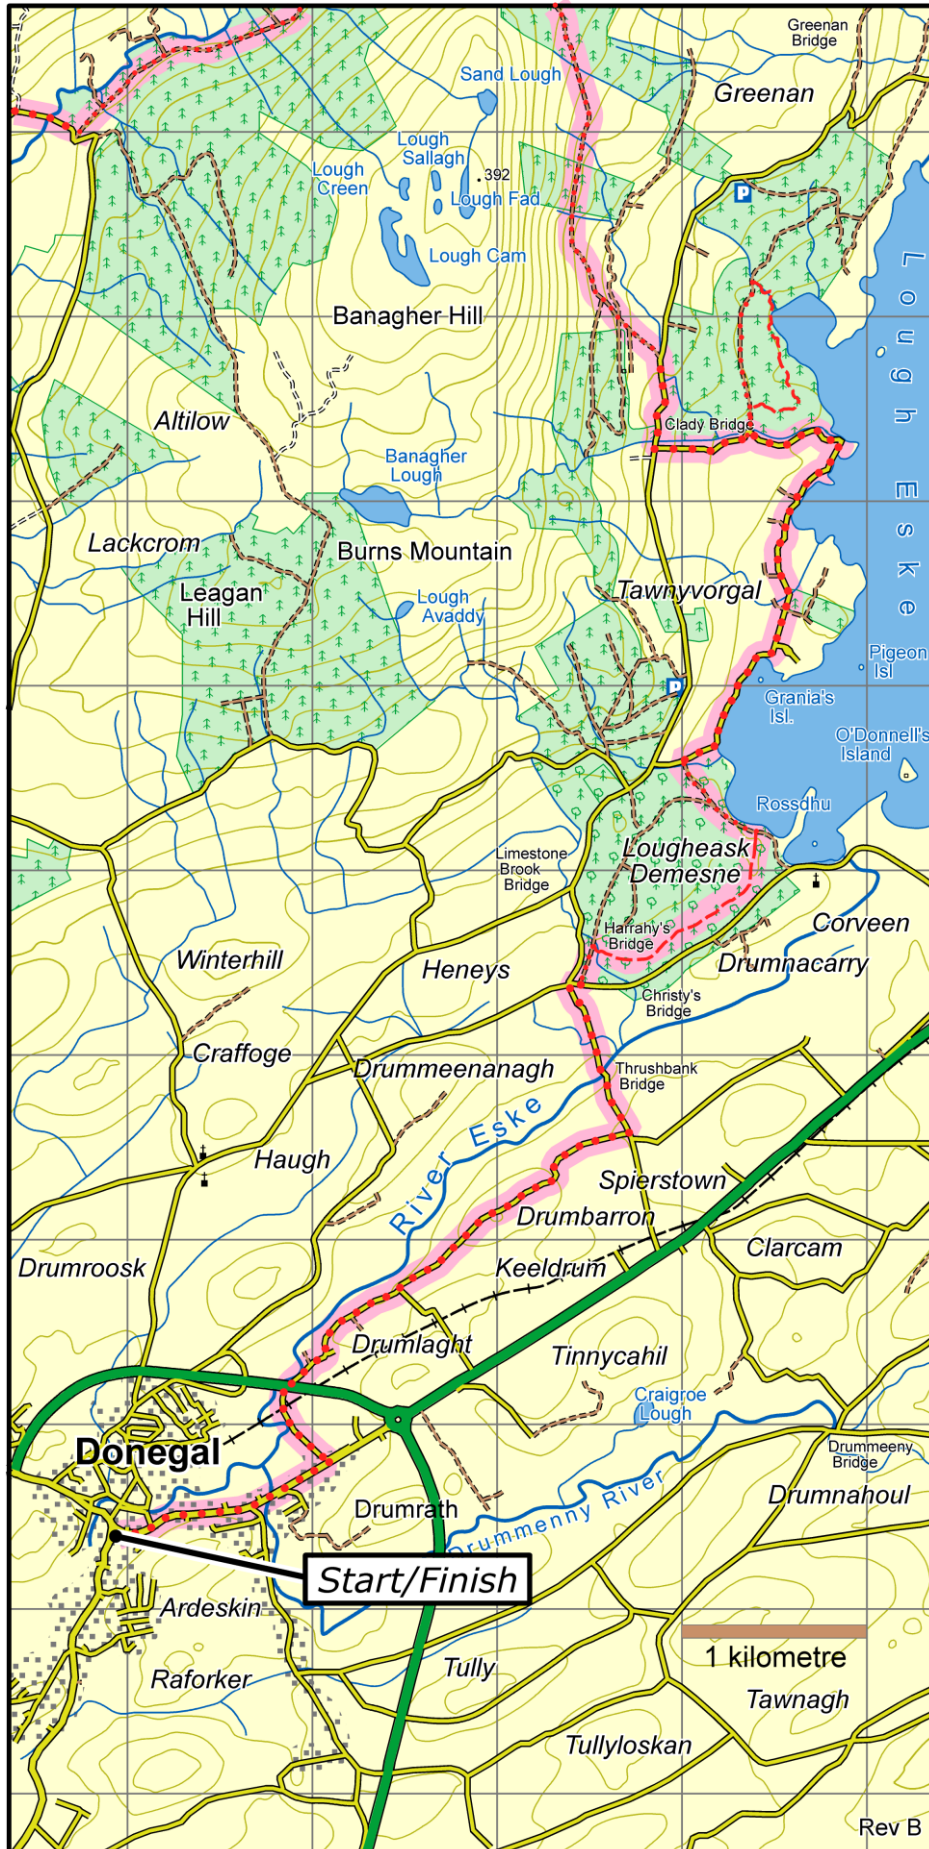

Bluestack Way : Map 1 Donegal to Lough Eske

This map is made available from Sport Ireland Outdoors, produced by EastWest mapping. The map is intended for personal use only and should not be modified, republished or transmitted in any form without the permission of Sport Ireland Outdoors. The representation of a track or path on this map does not indicate a right of way. The map includes Ordnance Survey Ireland data made available for display under Permit No. 8658. (c) Ordnance Survey Ireland / Government of Ireland.