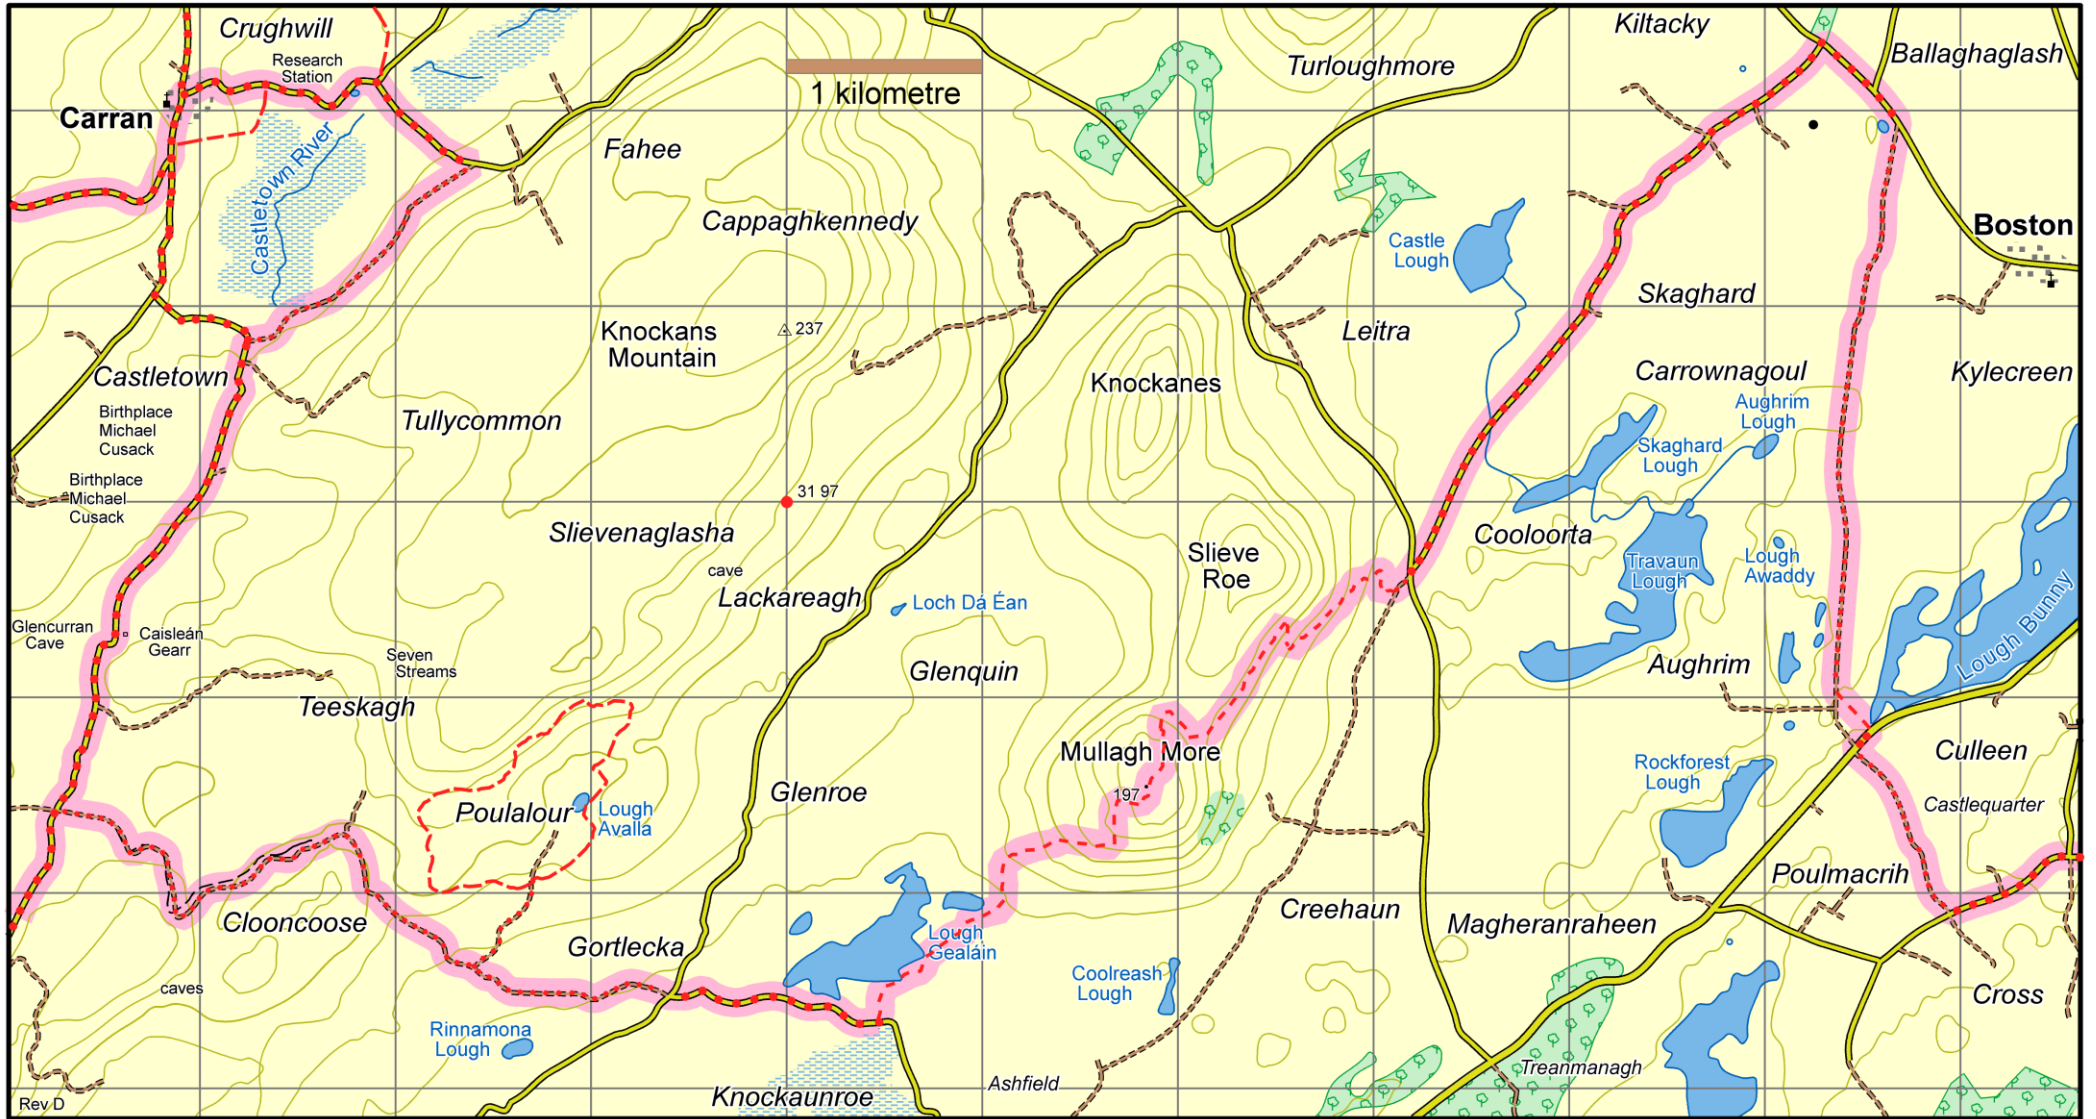

Burren Way : Map 8 Carran to Boston

This map is made available from Sport Ireland Outdoors, produced by EastWest mapping. The map is intended for personal use only and should not be modified, republished or transmitted in any form without the permission of Sport Ireland Outdoors. The representation of a track or path on this map does not indicate a right of way. The map includes Ordnance Survey Ireland data made available for display under Permit No. 8658. (c) Ordnance Survey Ireland / Government of Ireland.