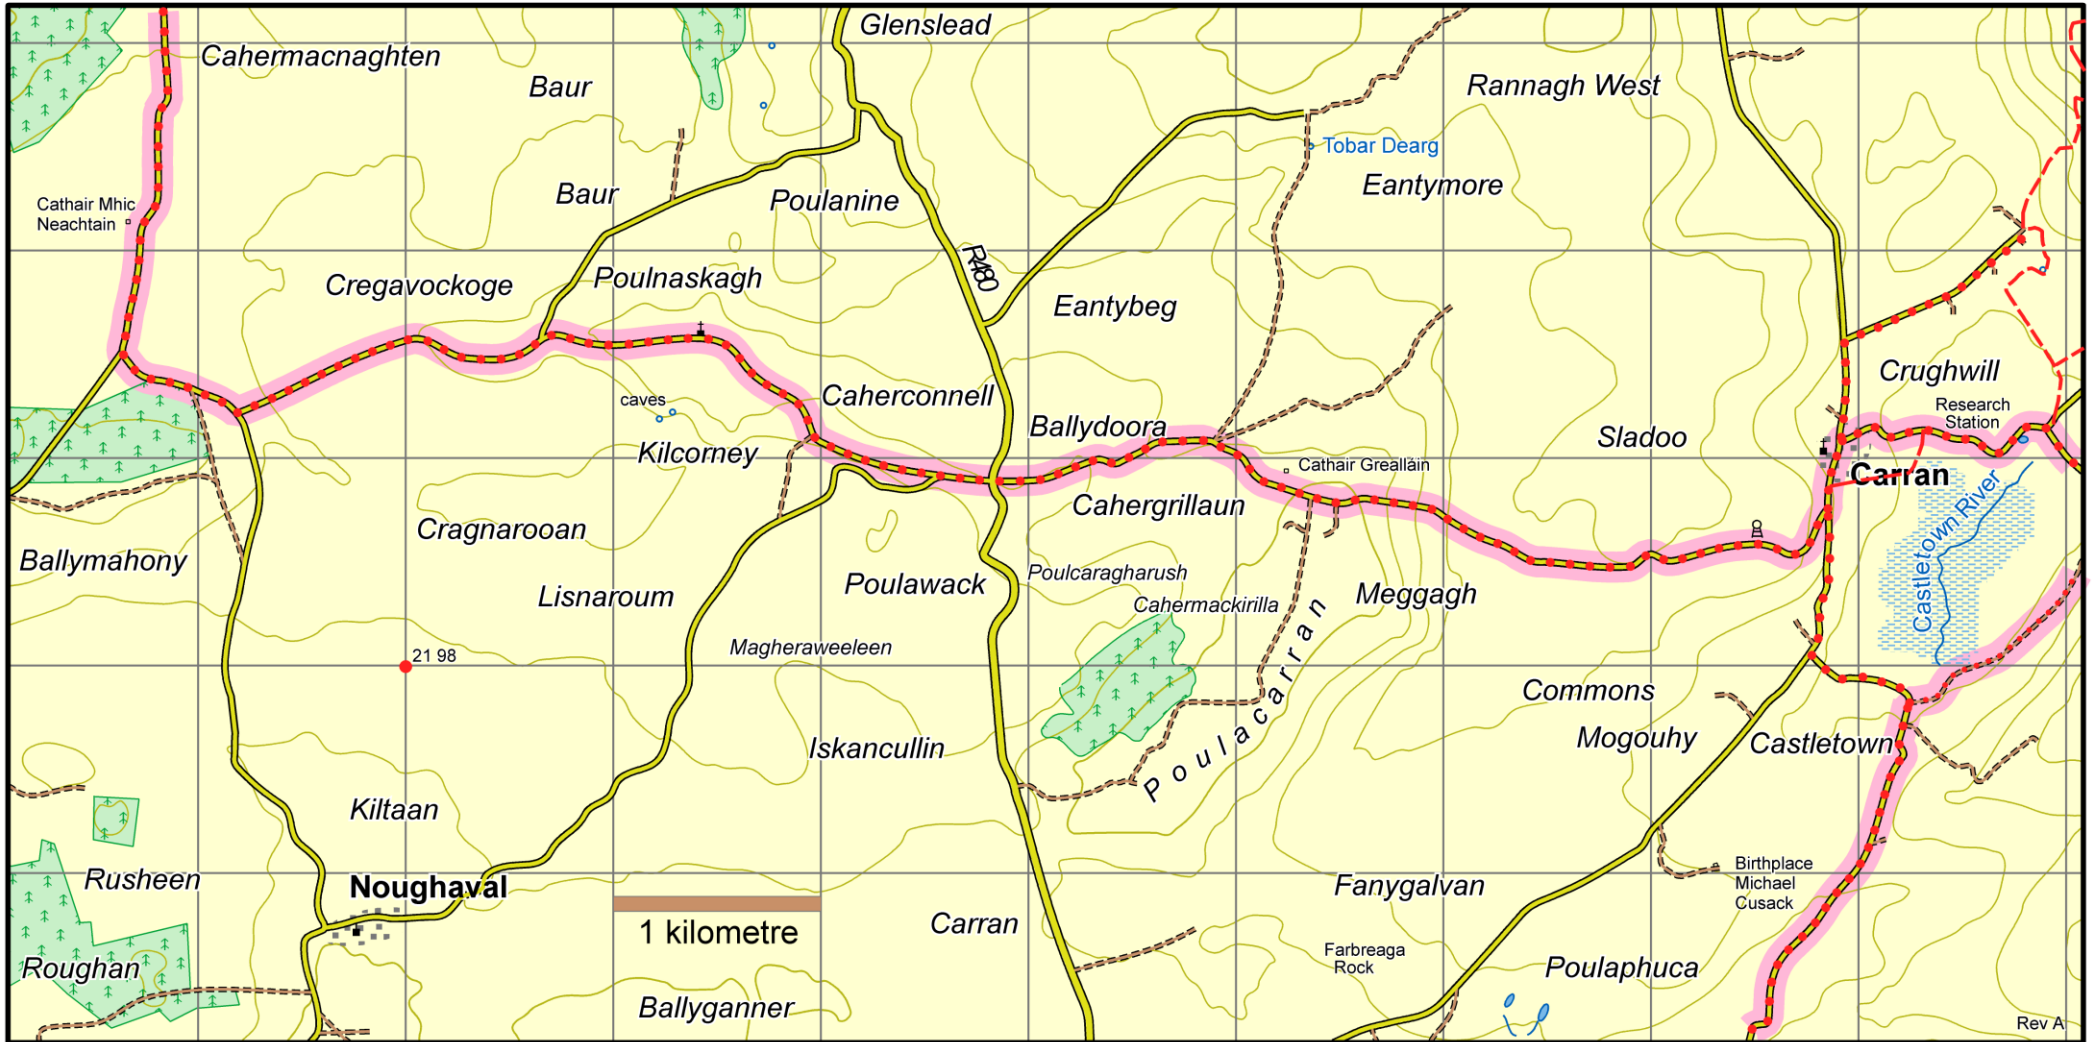

Burren Way : Map 7 Kilcorney to Carran

This map is made available from Sport Ireland Outdoors, produced by EastWest mapping. The map is intended for personal use only and should not be modified, republished or transmitted in any form without the permission of Sport Ireland Outdoors. The representation of a track or path on this map does not indicate a right of way. The map includes Ordnance Survey Ireland data made available for display under Permit No. 8658. (c) Ordnance Survey Ireland / Government of Ireland.