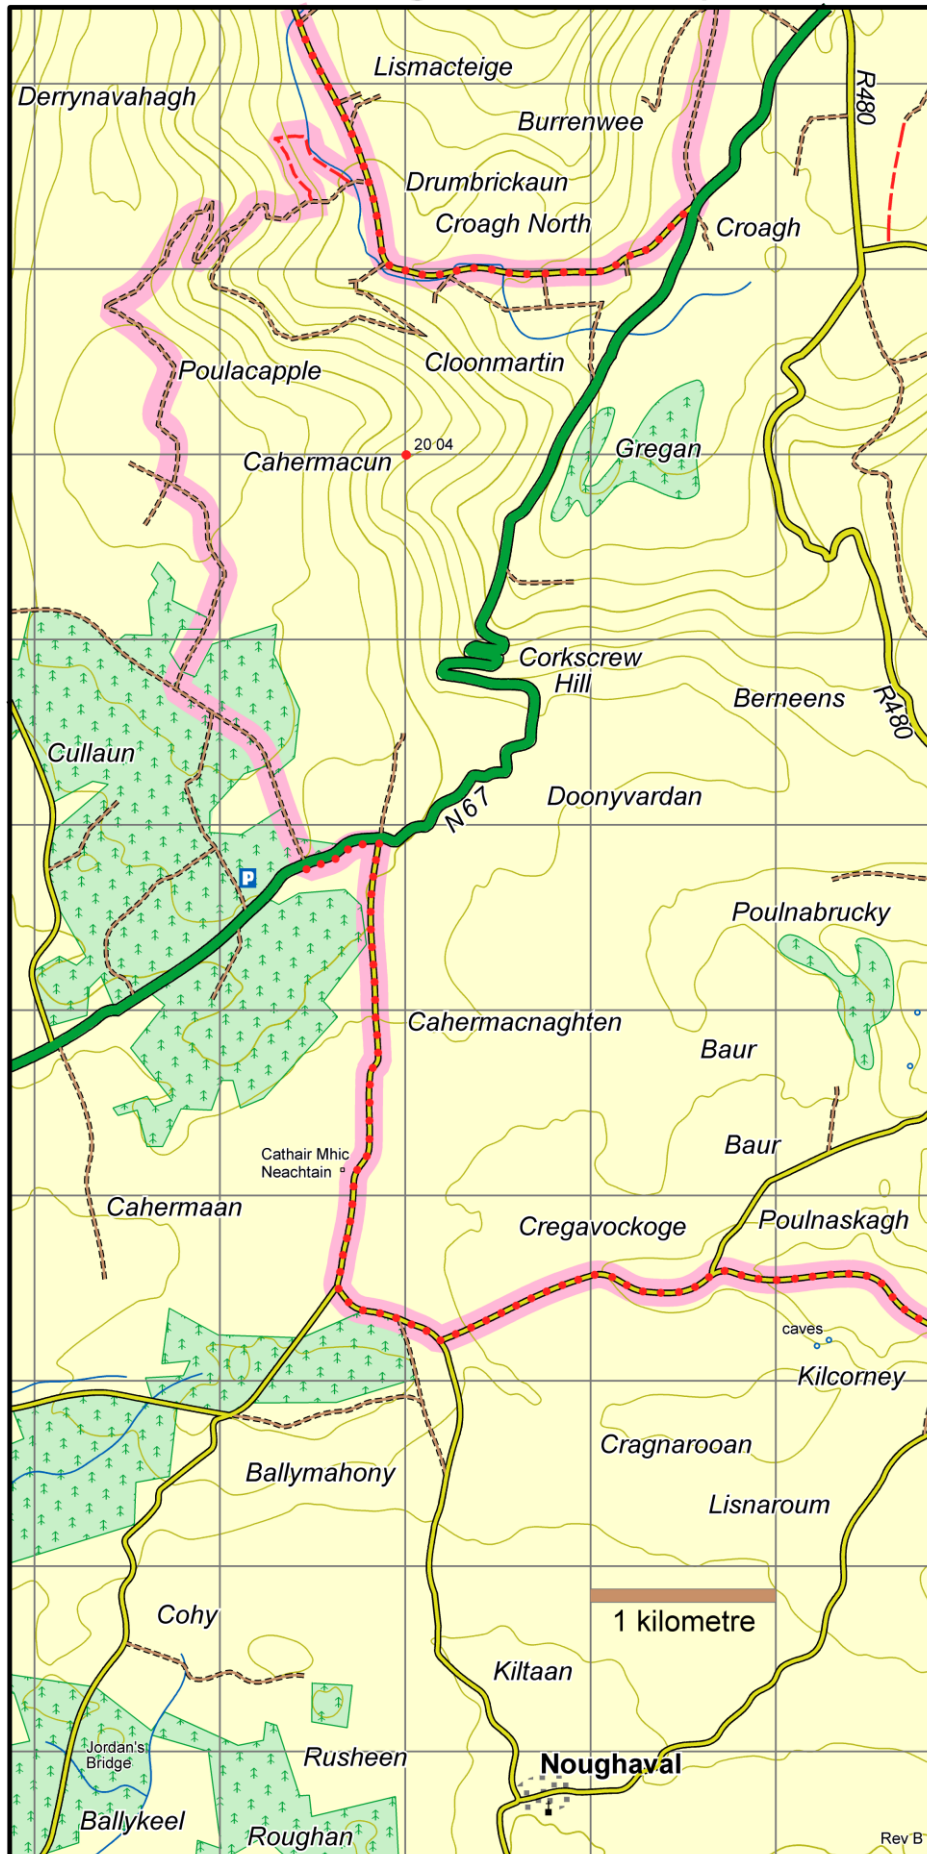

Burren Way : Map 6 Lismacteige to Kilcorney

This map is made available from Sport Ireland Outdoors, produced by EastWest mapping. The map is intended for personal use only and should not be modified, republished or transmitted in any form without the permission of Sport Ireland Outdoors. The representation of a track or path on this map does not indicate a right of way. The map includes Ordnance Survey Ireland data made available for display under Permit No. 8658. (c) Ordnance Survey Ireland / Government of Ireland.