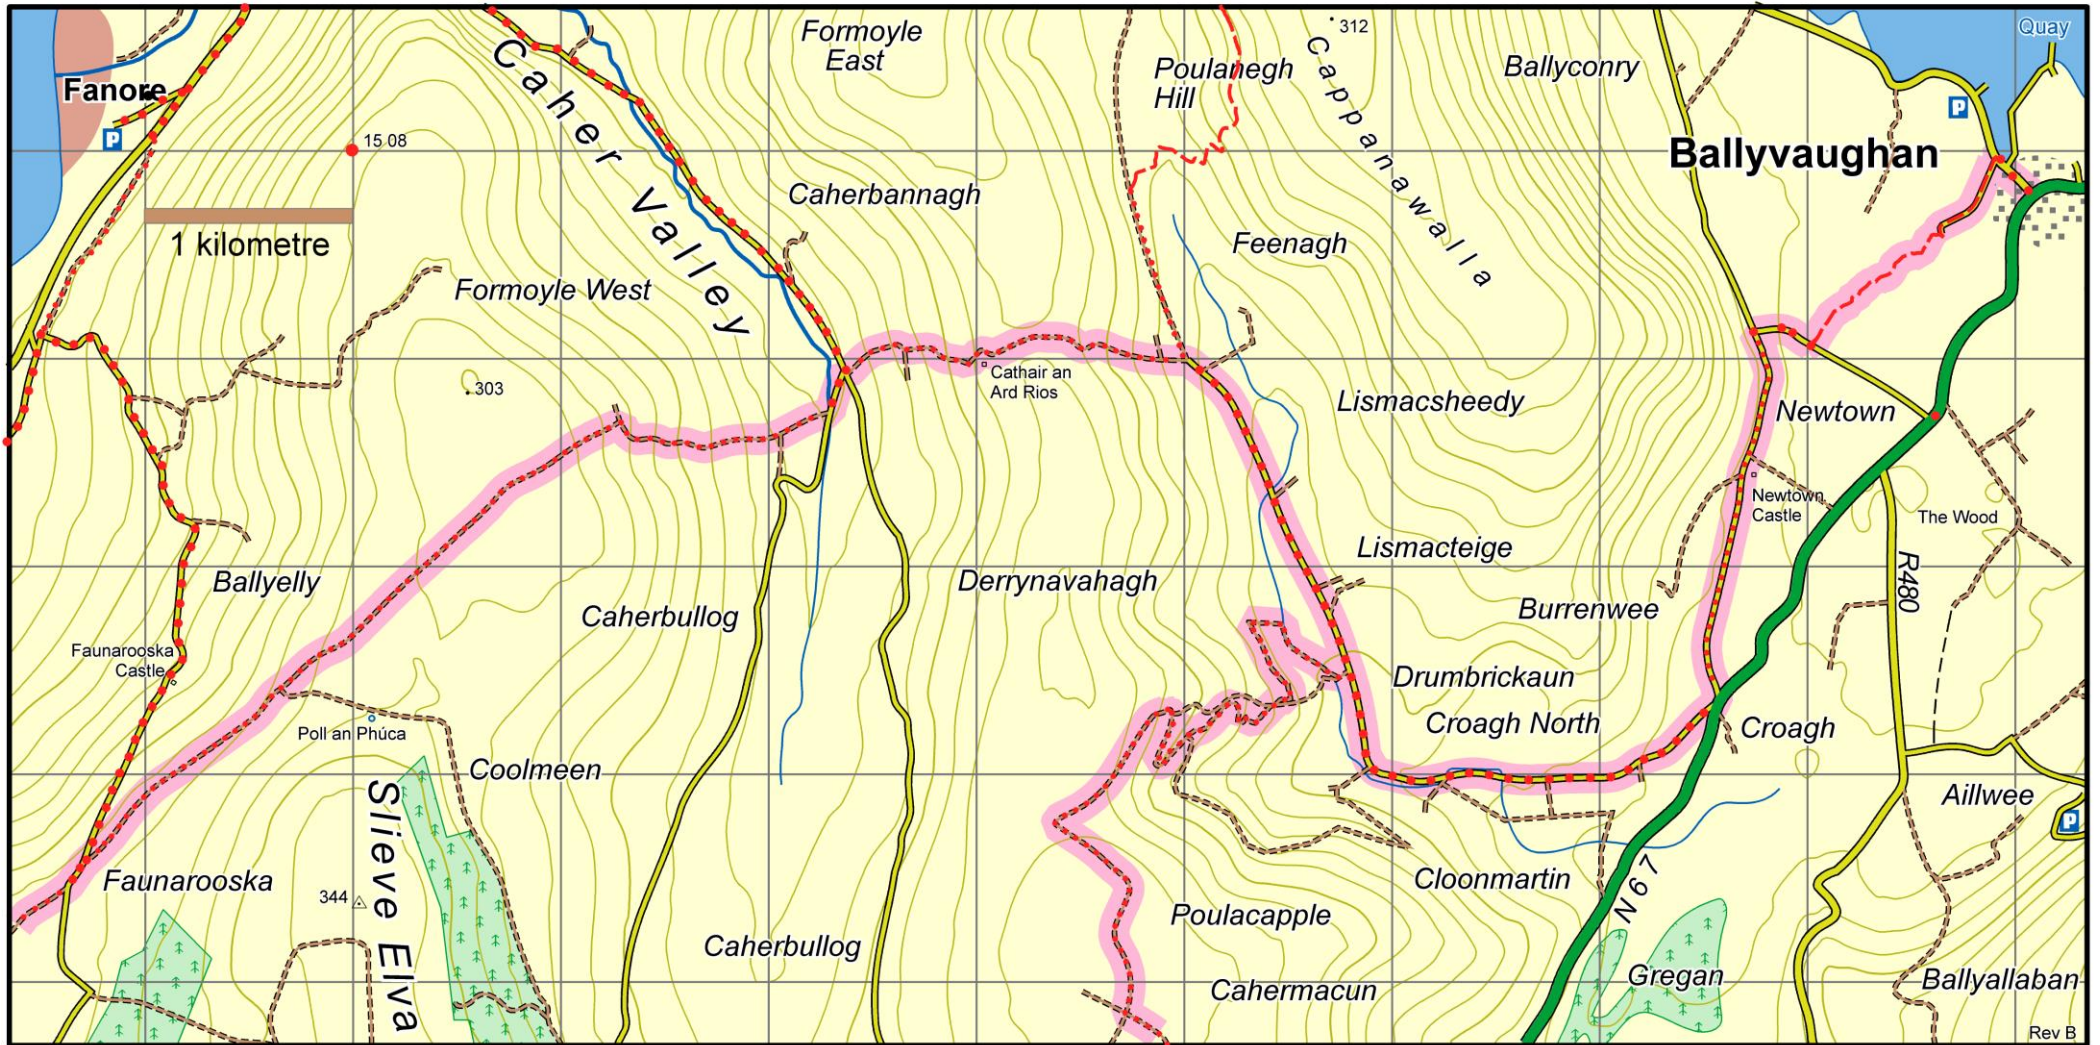

Burren Way : Map 5 Faunarooska to Ballyvaughan

This map is made available from Sport Ireland Outdoors, produced by EastWest mapping. The map is intended for personal use only and should not be modified, republished or transmitted in any form without the permission of Sport Ireland Outdoors. The representation of a track or path on this map does not indicate a right of way. The map includes Ordnance Survey Ireland data made available for display under Permit No. 8658. (c) Ordnance Survey Ireland / Government of Ireland.