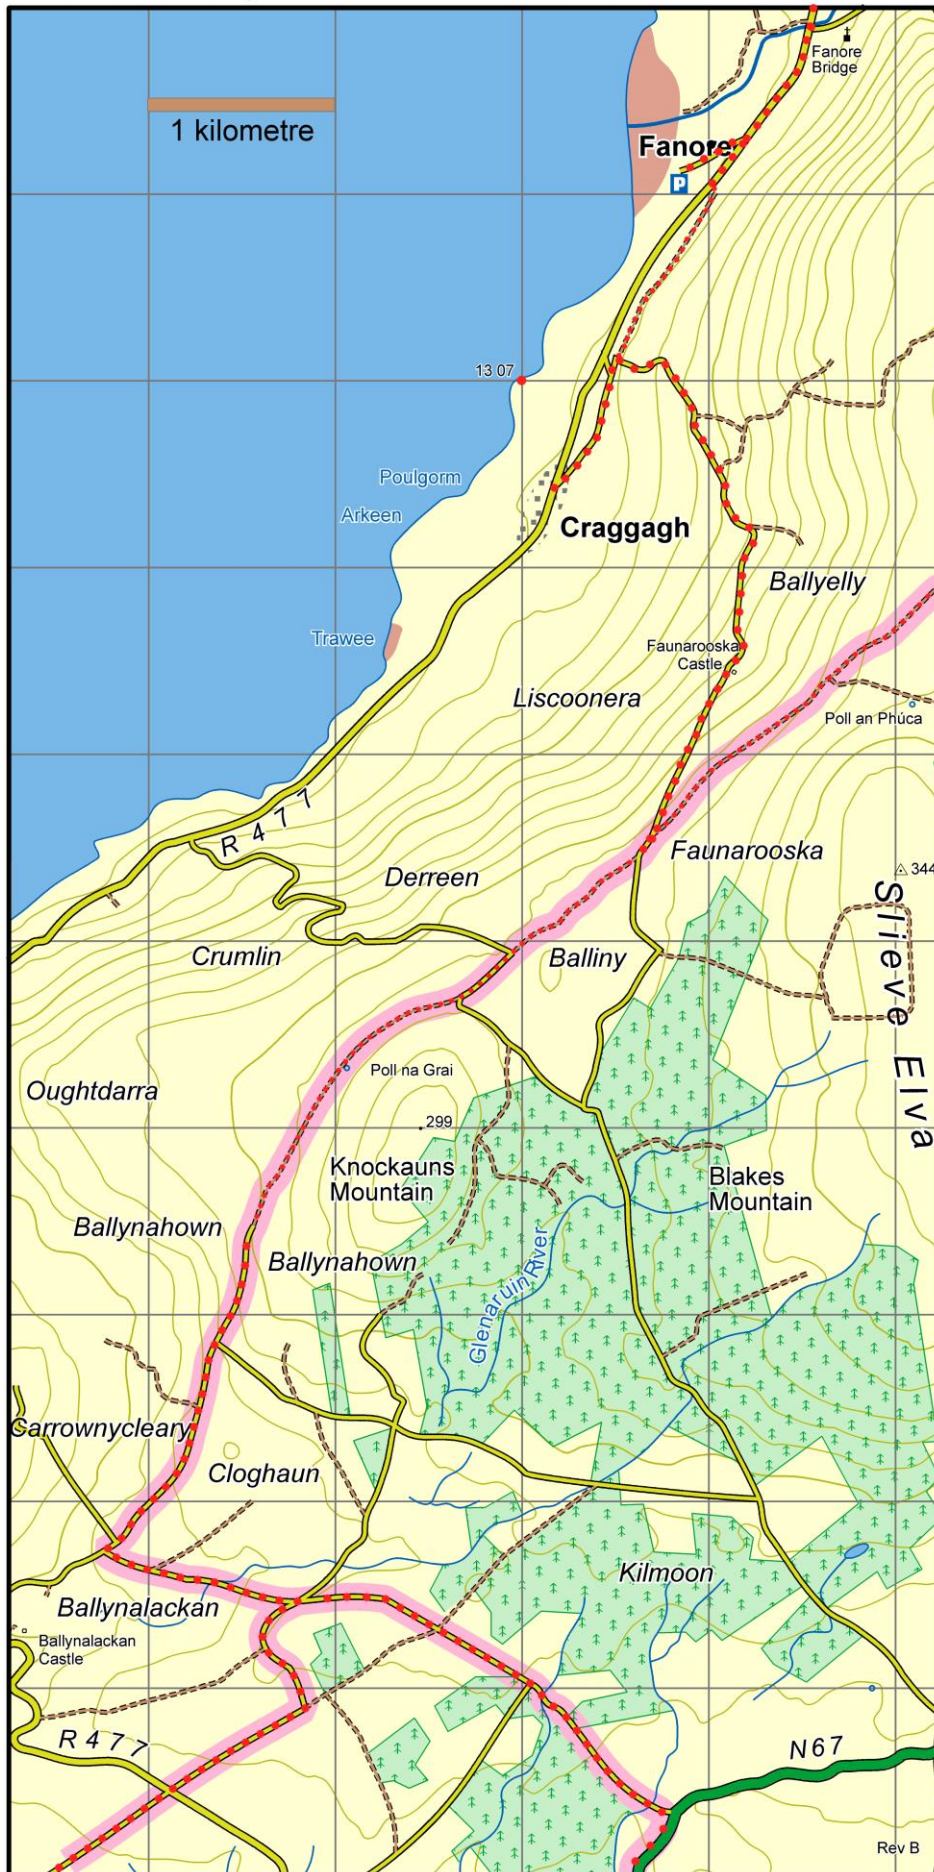

# Burren Way : Map 4 Ballynalackan to Faunarooska

This map is made available from Sport Ireland Outdoors, produced by EastWest mapping. The map is intended for personal use only and should not be modified, republished or transmitted in any form without the permission of Sport Ireland Outdoors. The representation of a track or path on this map does not indicate a right of way. The map includes Ordnance Survey Ireland data made available for display under Permit No. 8658. (c) Ordnance Survey Ireland / Government of Ireland.