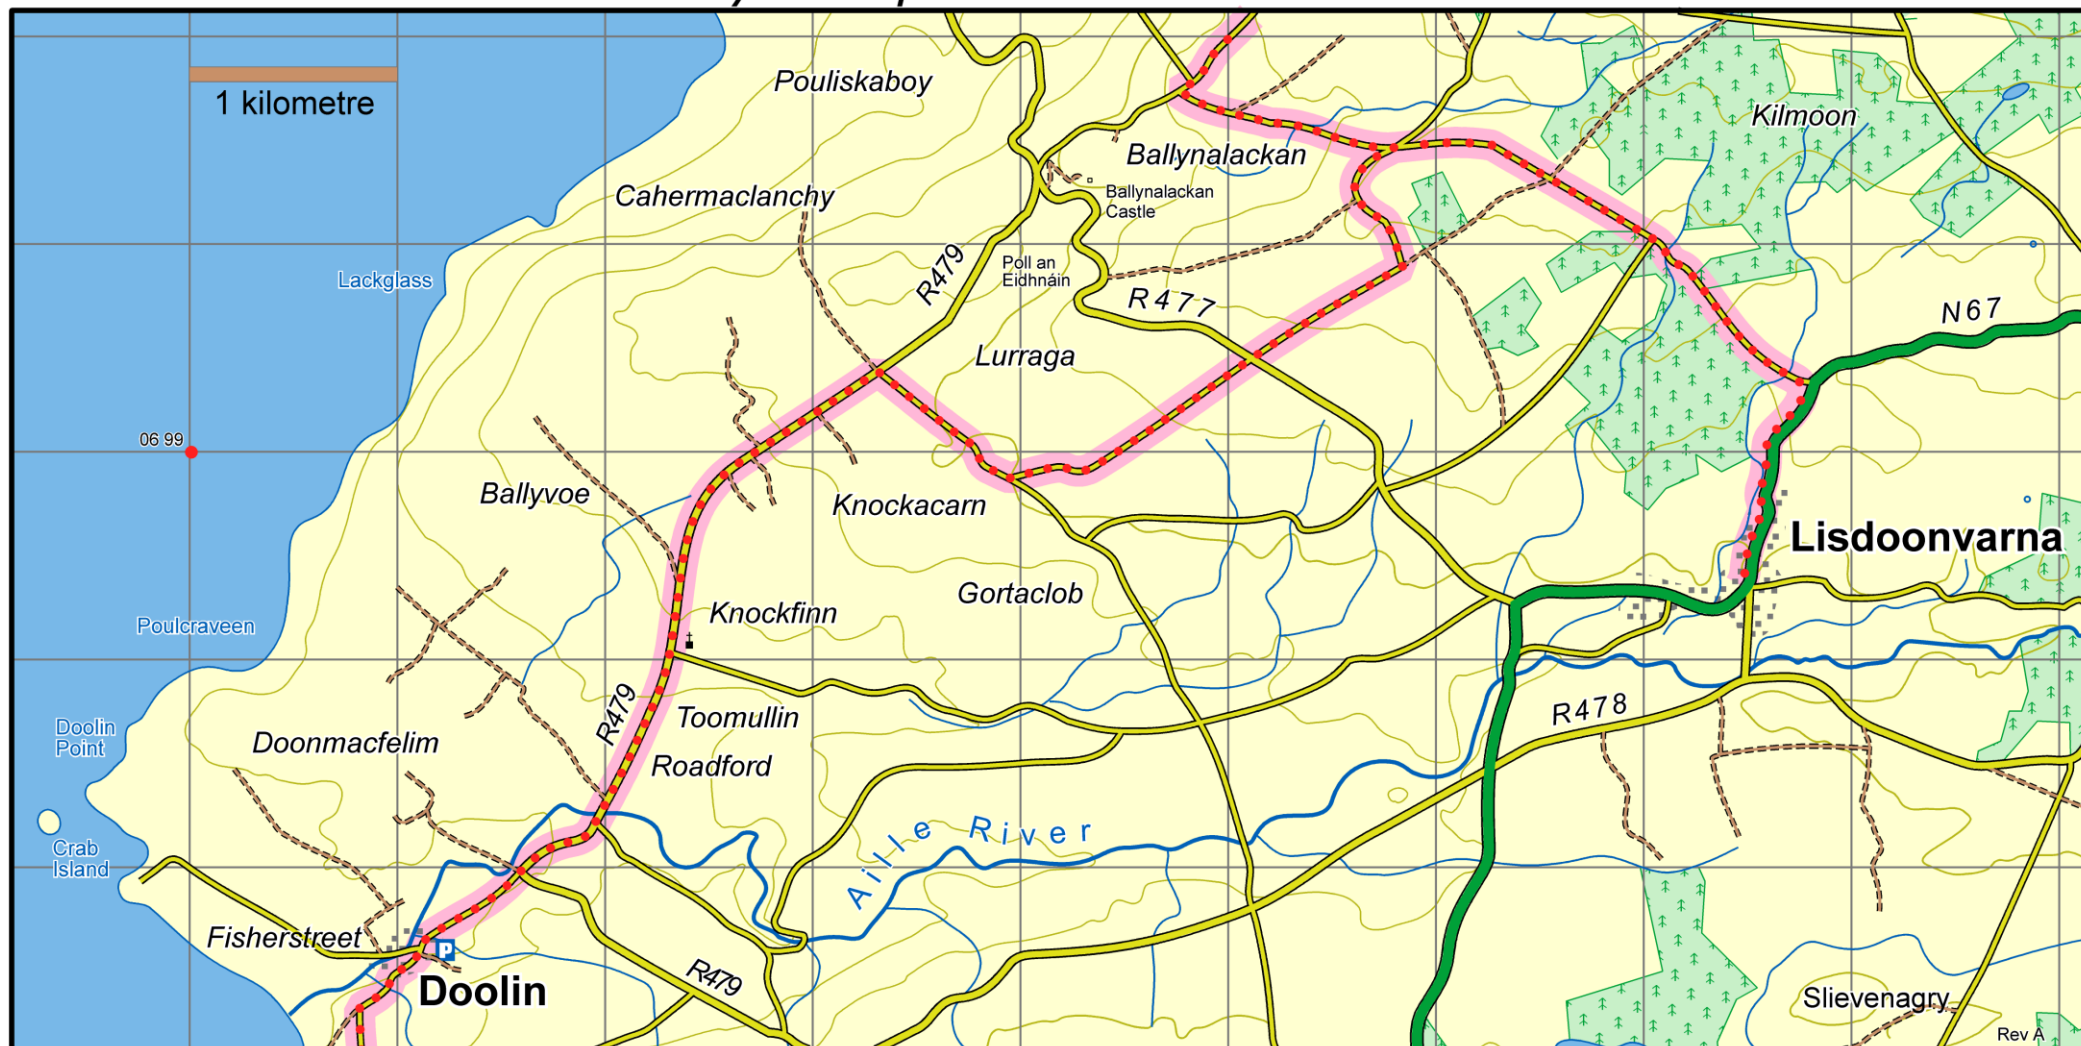

Burren Way : Map 3 Doolin to Lisdoonvarna

This map is made available from Sport Ireland Outdoors, produced by EastWest mapping. The map is intended for personal use only and should not be modified, republished or transmitted in any form without the permission of Sport Ireland Outdoors. The representation of a track or path on this map does not indicate a right of way. The map includes Ordnance Survey Ireland data made available for display under Permit No. 8658. (c) Ordnance Survey Ireland / Government of Ireland.