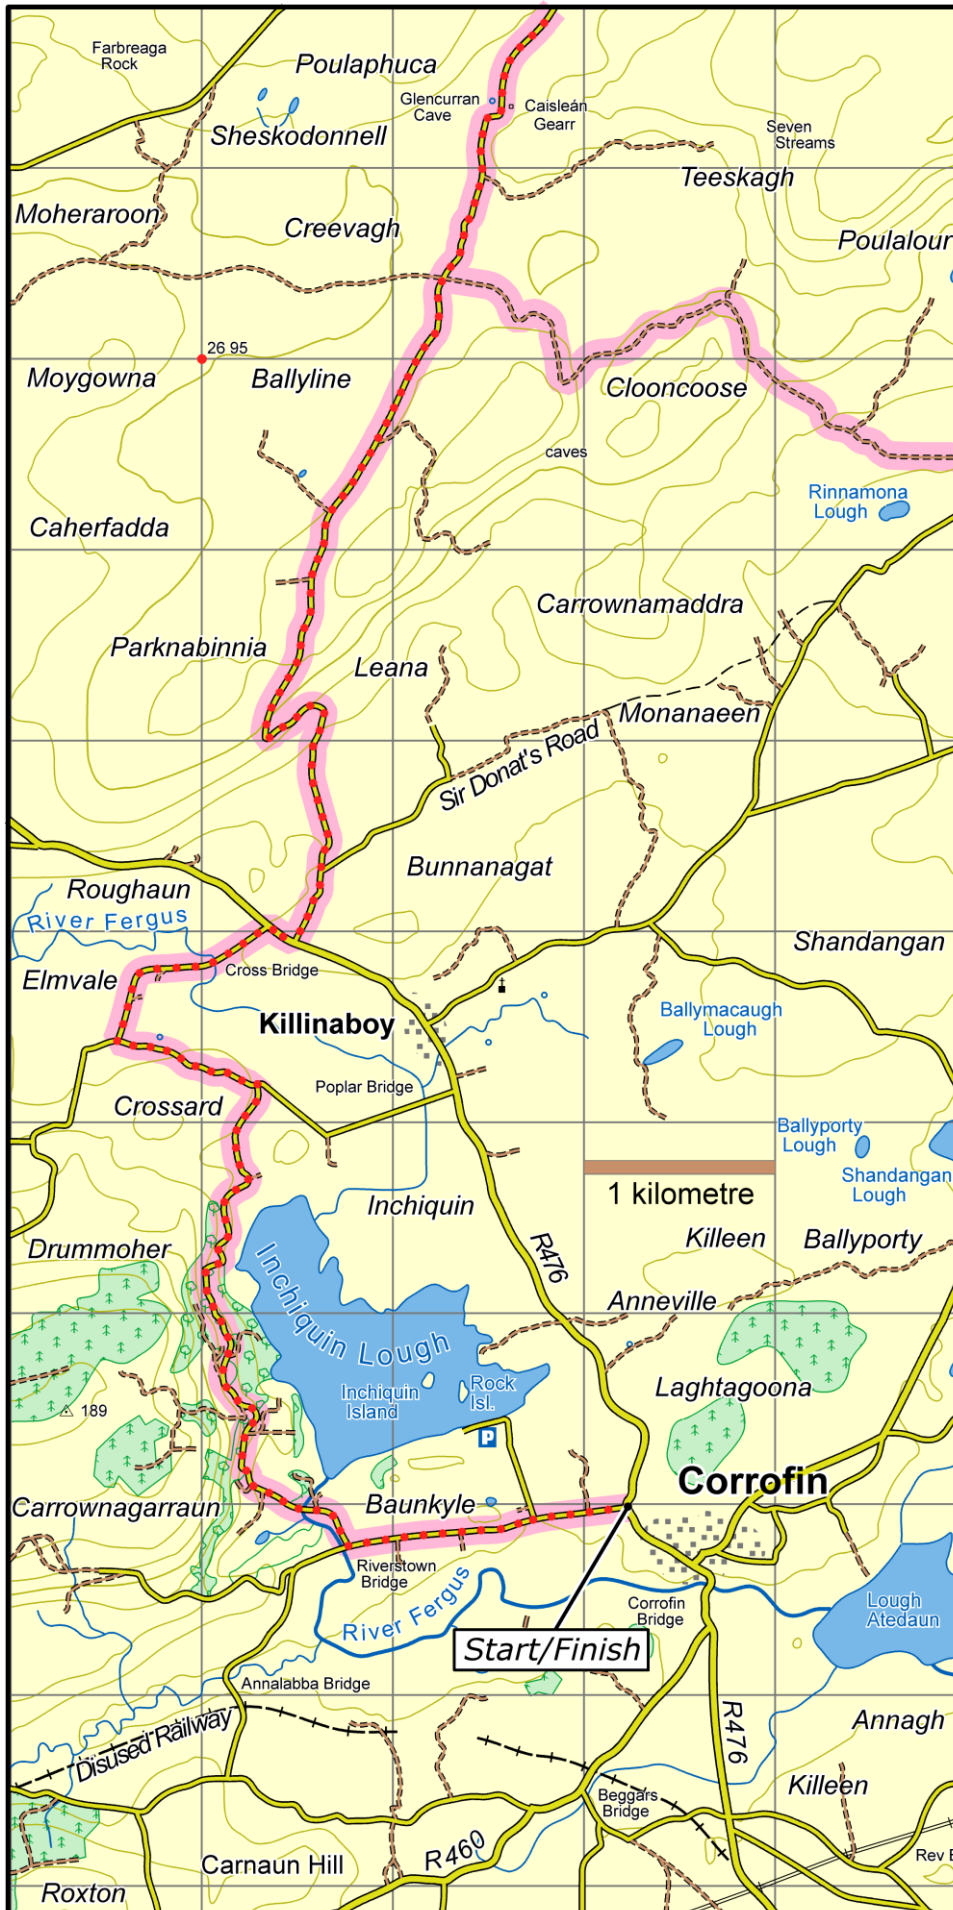

Burren Way : Map 10 Creevagh to Corrofin

This map is made available from Sport Ireland Outdoors, produced by EastWest mapping. The map is intended for personal use only and should not be modified, republished or transmitted in any form without the permission of Sport Ireland Outdoors. The representation of a track or path on this map does not indicate a right of way. The map includes Ordnance Survey Ireland data made available for display under Permit No. 8658. (c) Ordnance Survey Ireland / Government of Ireland.