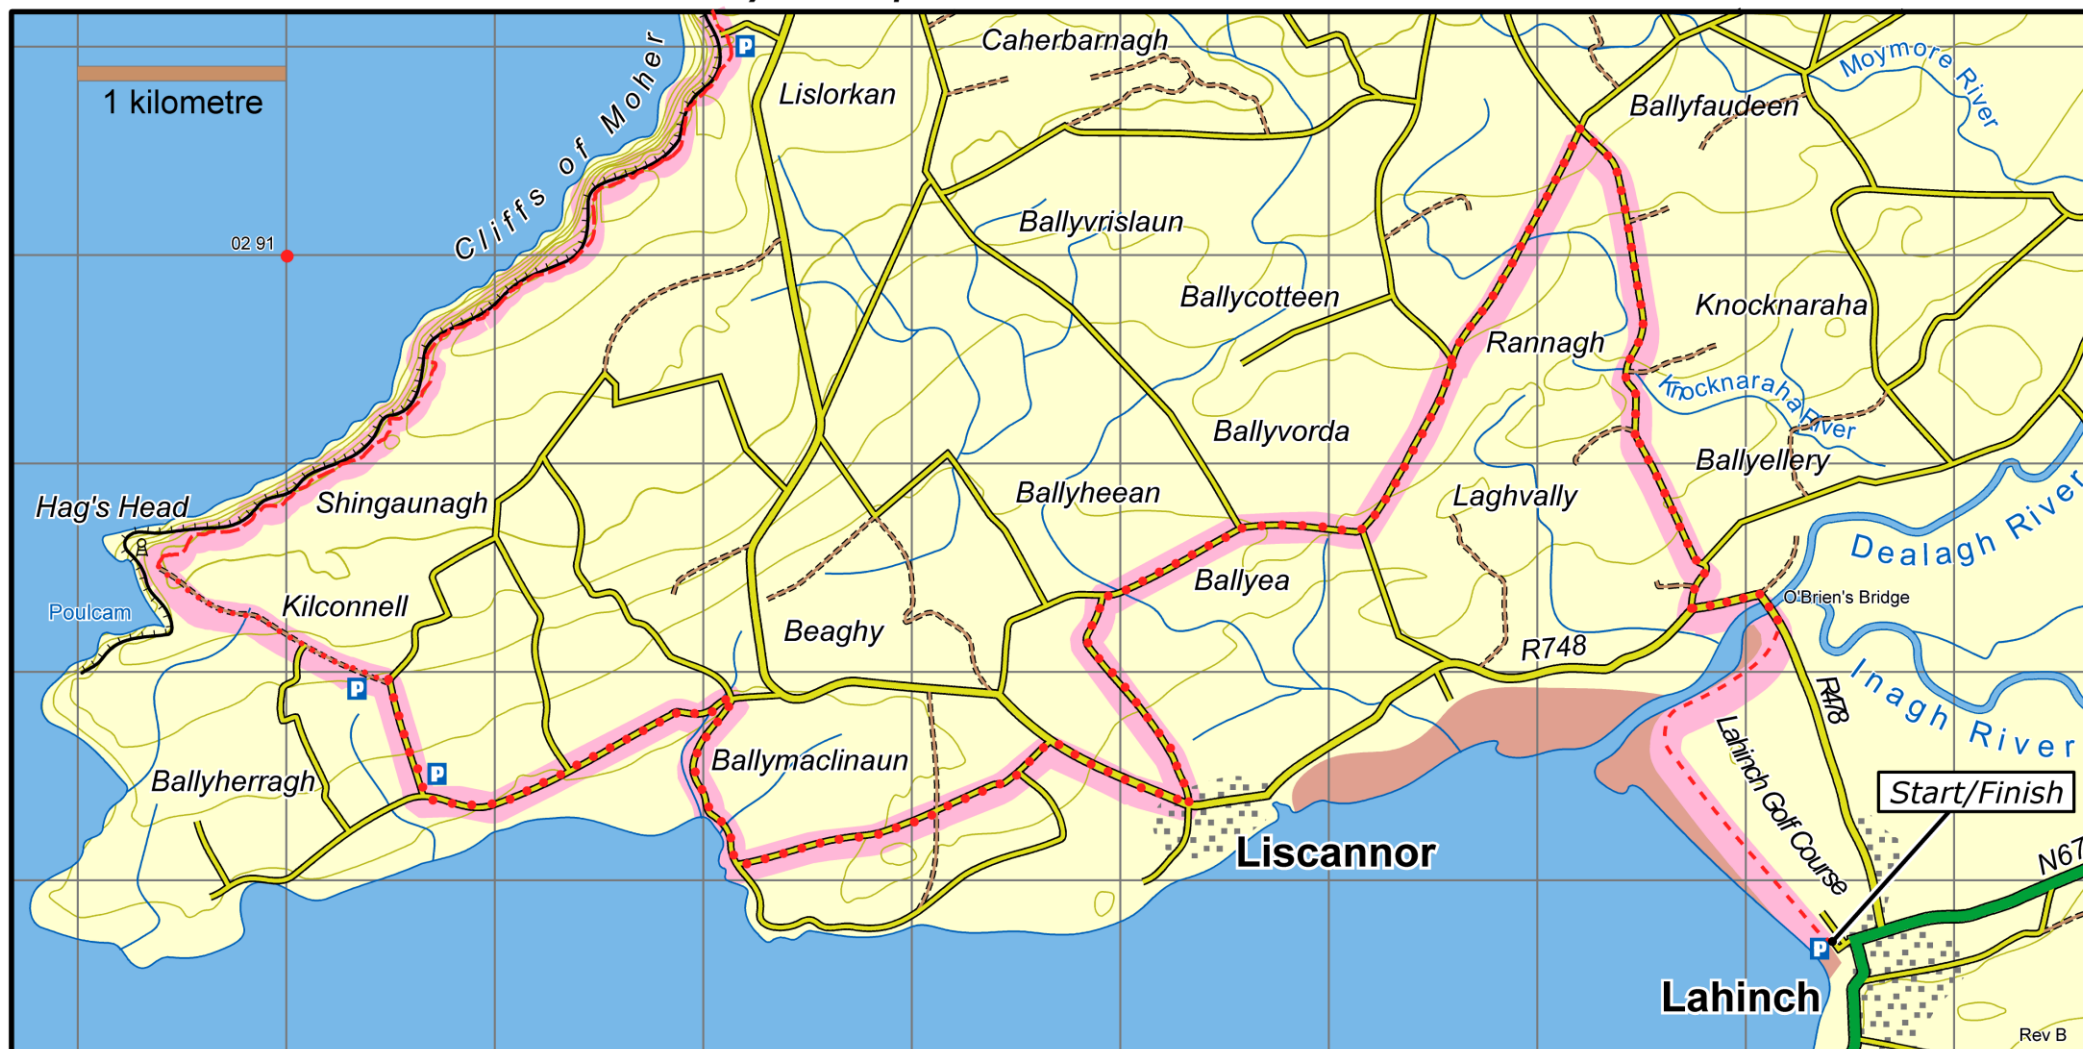

Burren Way: Map 1 Lahinch to Cliffs of Moher

This map is made available from Sport Ireland Outdoors, produced by EastWest mapping. The map is intended for personal use only and should not be modified, republished or transmitted in any form without the permission of Sport Ireland Outdoors. The representation of a track or path on this map does not indicate a right of way. The map includes Ordnance Survey Ireland data made available for display under Permit No. 8658. (c) Ordnance Survey Ireland / Government of Ireland.