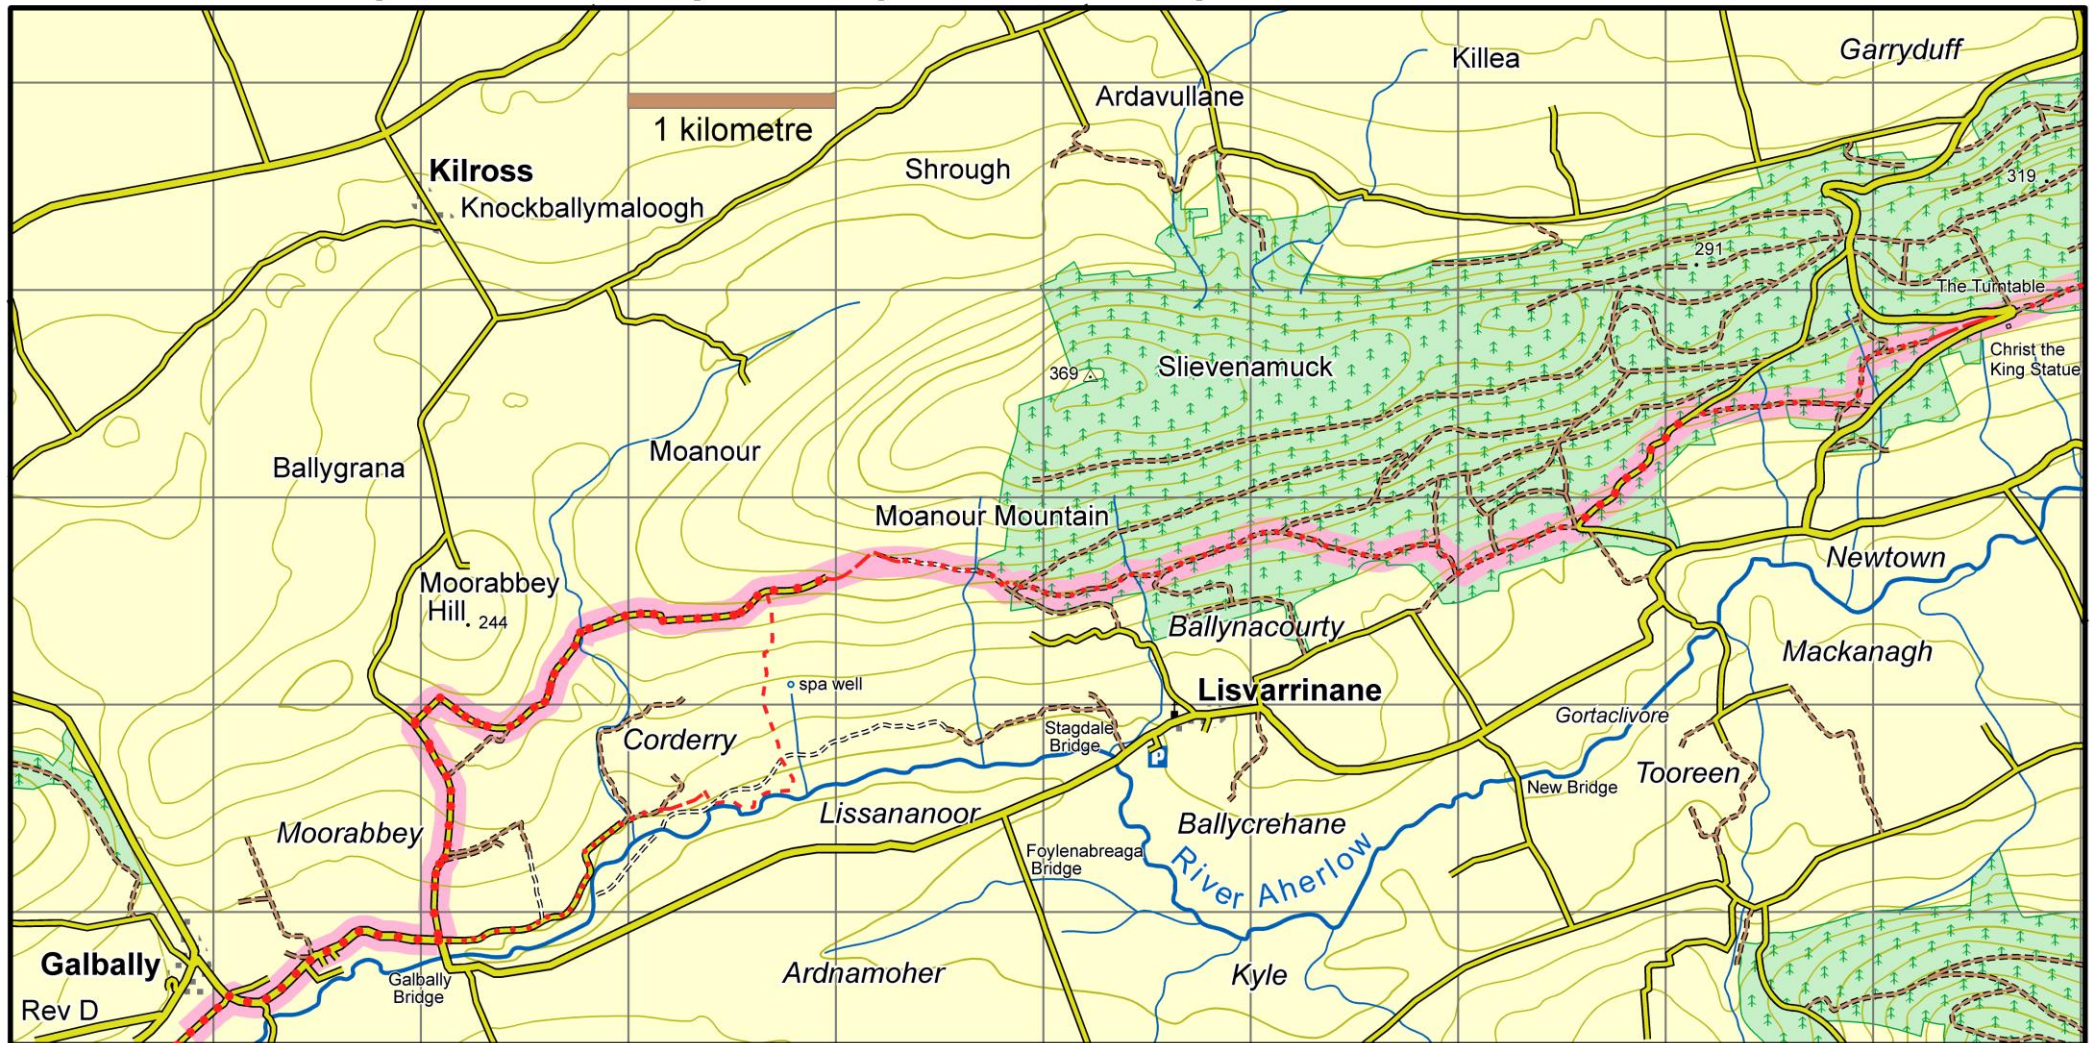

Ballyhoura Way : Map 7 Galbally to The Turntable

This map is made available from Sport Ireland Outdoors, produced by EastWest mapping. The map is intended for personal use only and should not be modified, republished or transmitted in any form without the permission of Sport Ireland Outdoors. The representation of a track or path on this map does not indicate a right of way. The map includes Ordnance Survey Ireland data made available for display under Permit No. 8658. (c) Ordnance Survey Ireland / Government of Ireland.