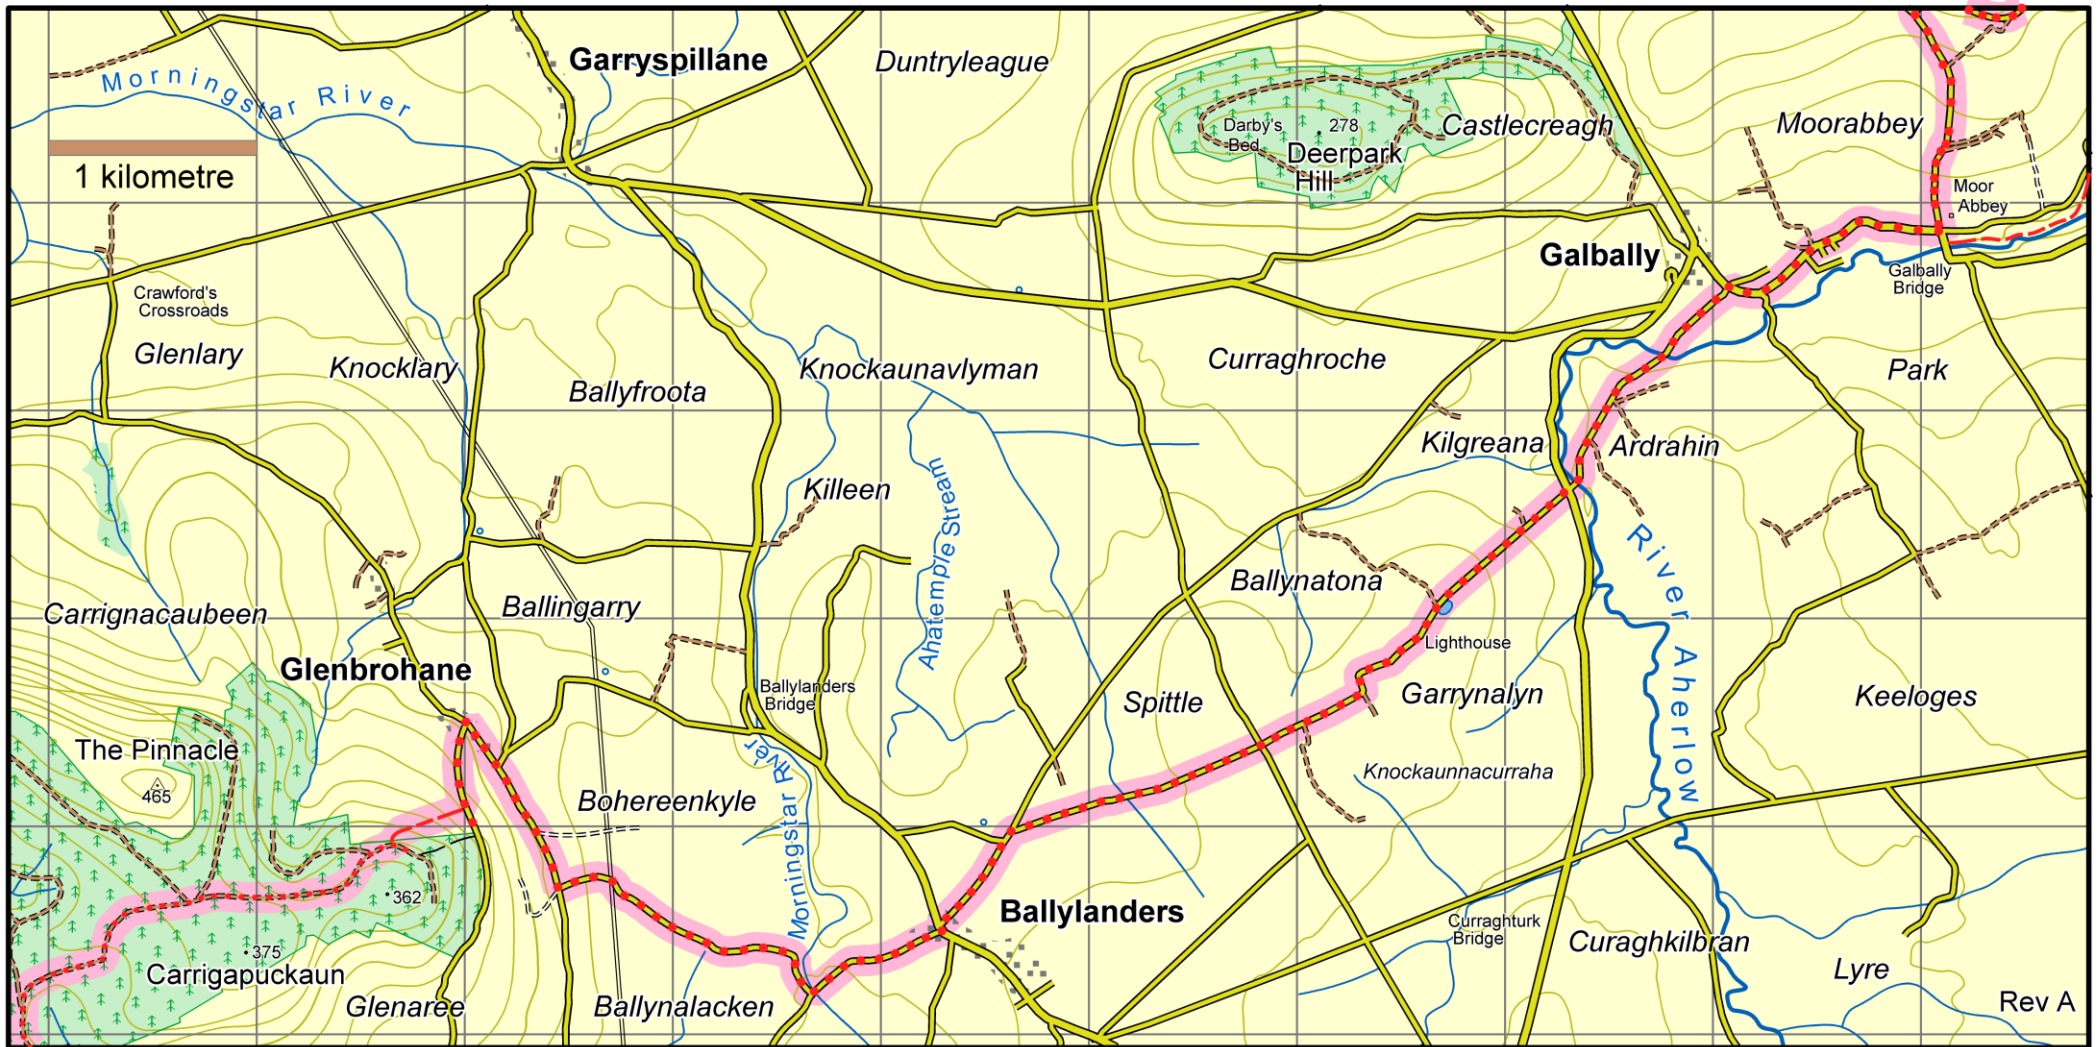

# Ballyhoura Way : Map 6 Glenbrohane to Galbally

This map is made available from Sport Ireland Outdoors, produced by EastWest mapping. The map is intended for personal use only and should not be modified, republished or transmitted in any form without the permission of Sport Ireland Outdoors. The representation of a track or path on this map does not indicate a right of way. The map includes Ordnance Survey Ireland data made available for display under Permit No. 8658. (c) Ordnance Survey Ireland / Government of Ireland.