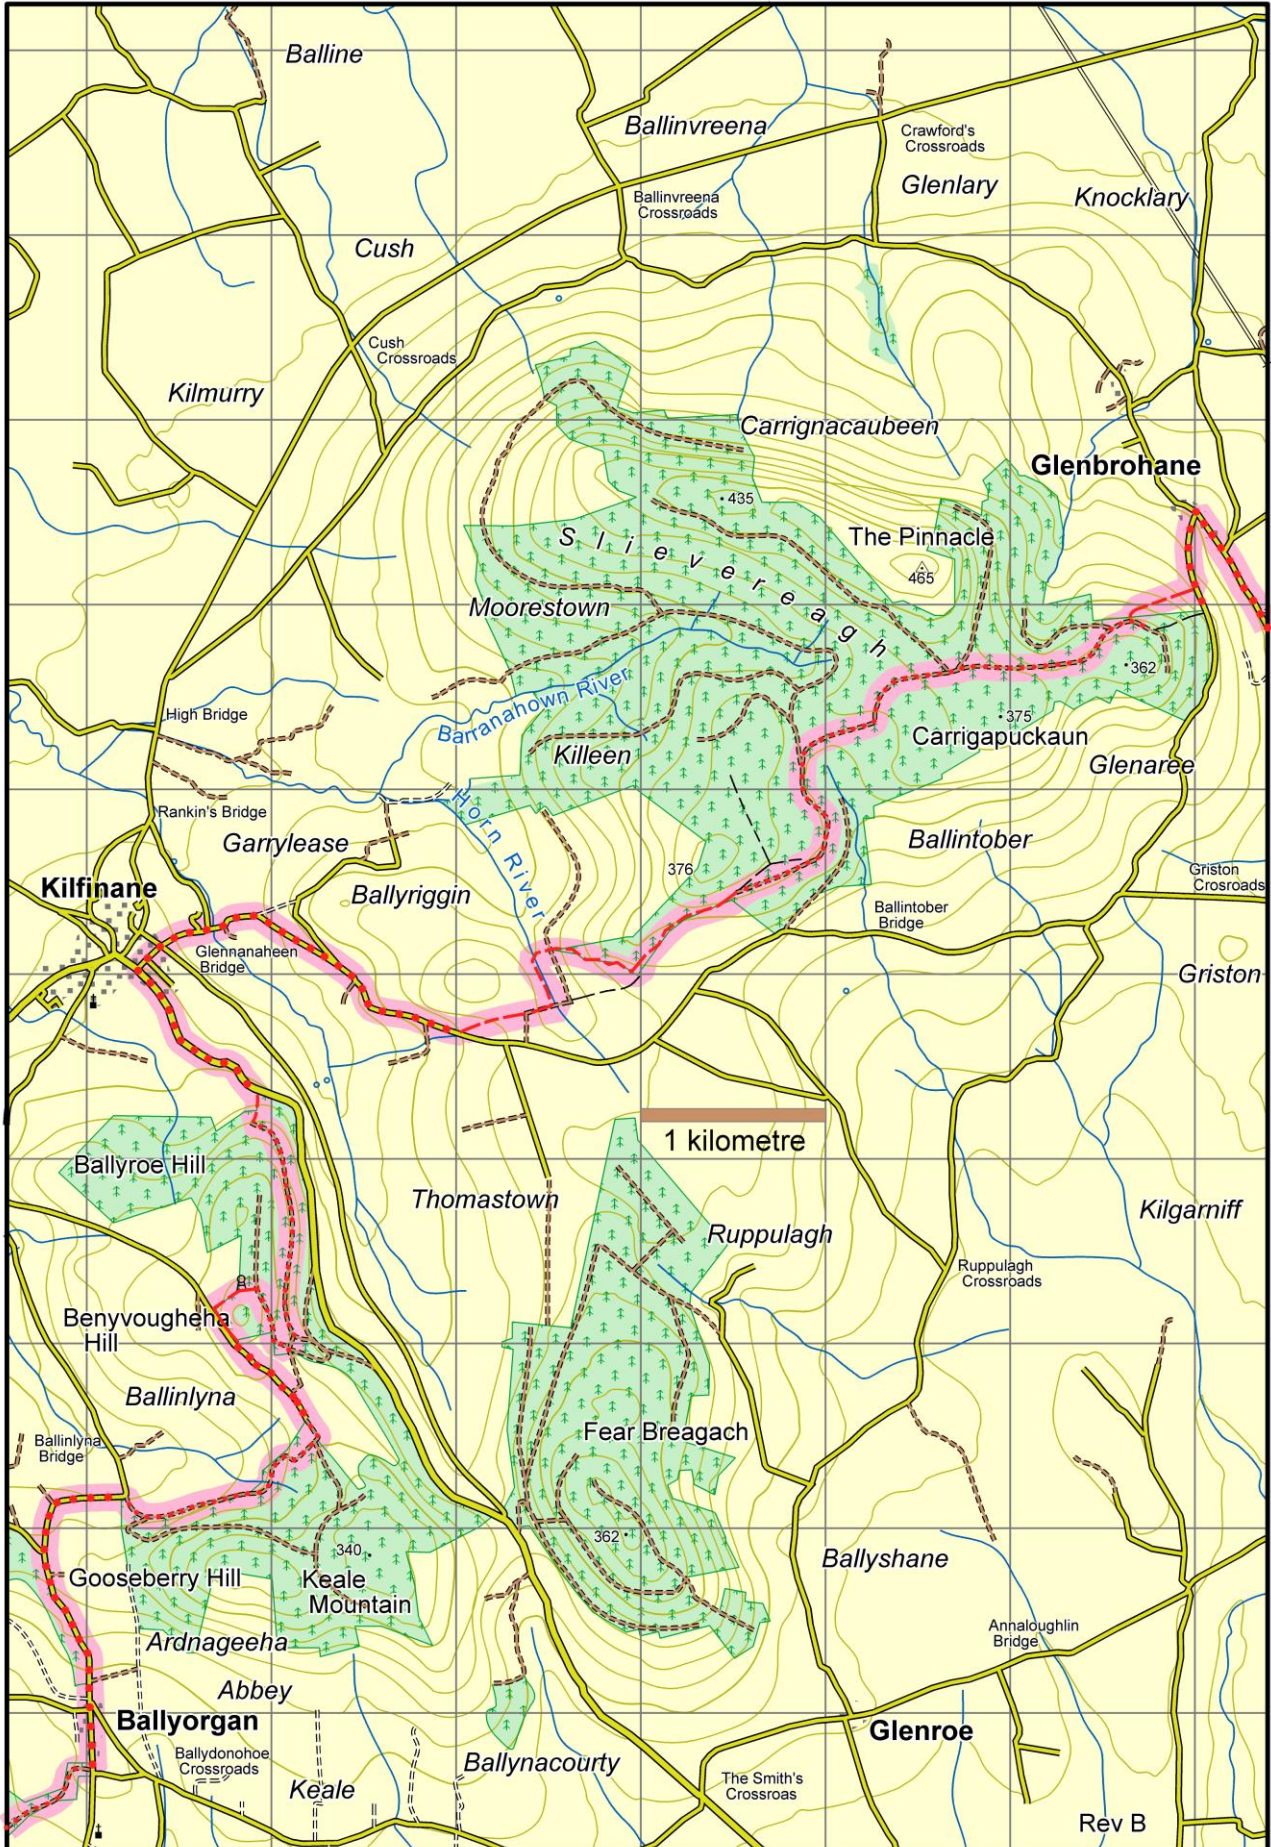

Ballyhoura Way : Map 5 Ballyorgan to Glenbrohane

This map is made available from Sport Ireland Outdoors, produced by EastWest mapping. The map is intended for personal use only and should not be modified, republished or transmitted in any form without the permission of Sport Ireland Outdoors. The representation of a track or path on this map does not indicate a right of way. The map includes Ordnance Survey Ireland data made available for display under Permit No. 8658. (c) Ordnance Survey Ireland / Government of Ireland.