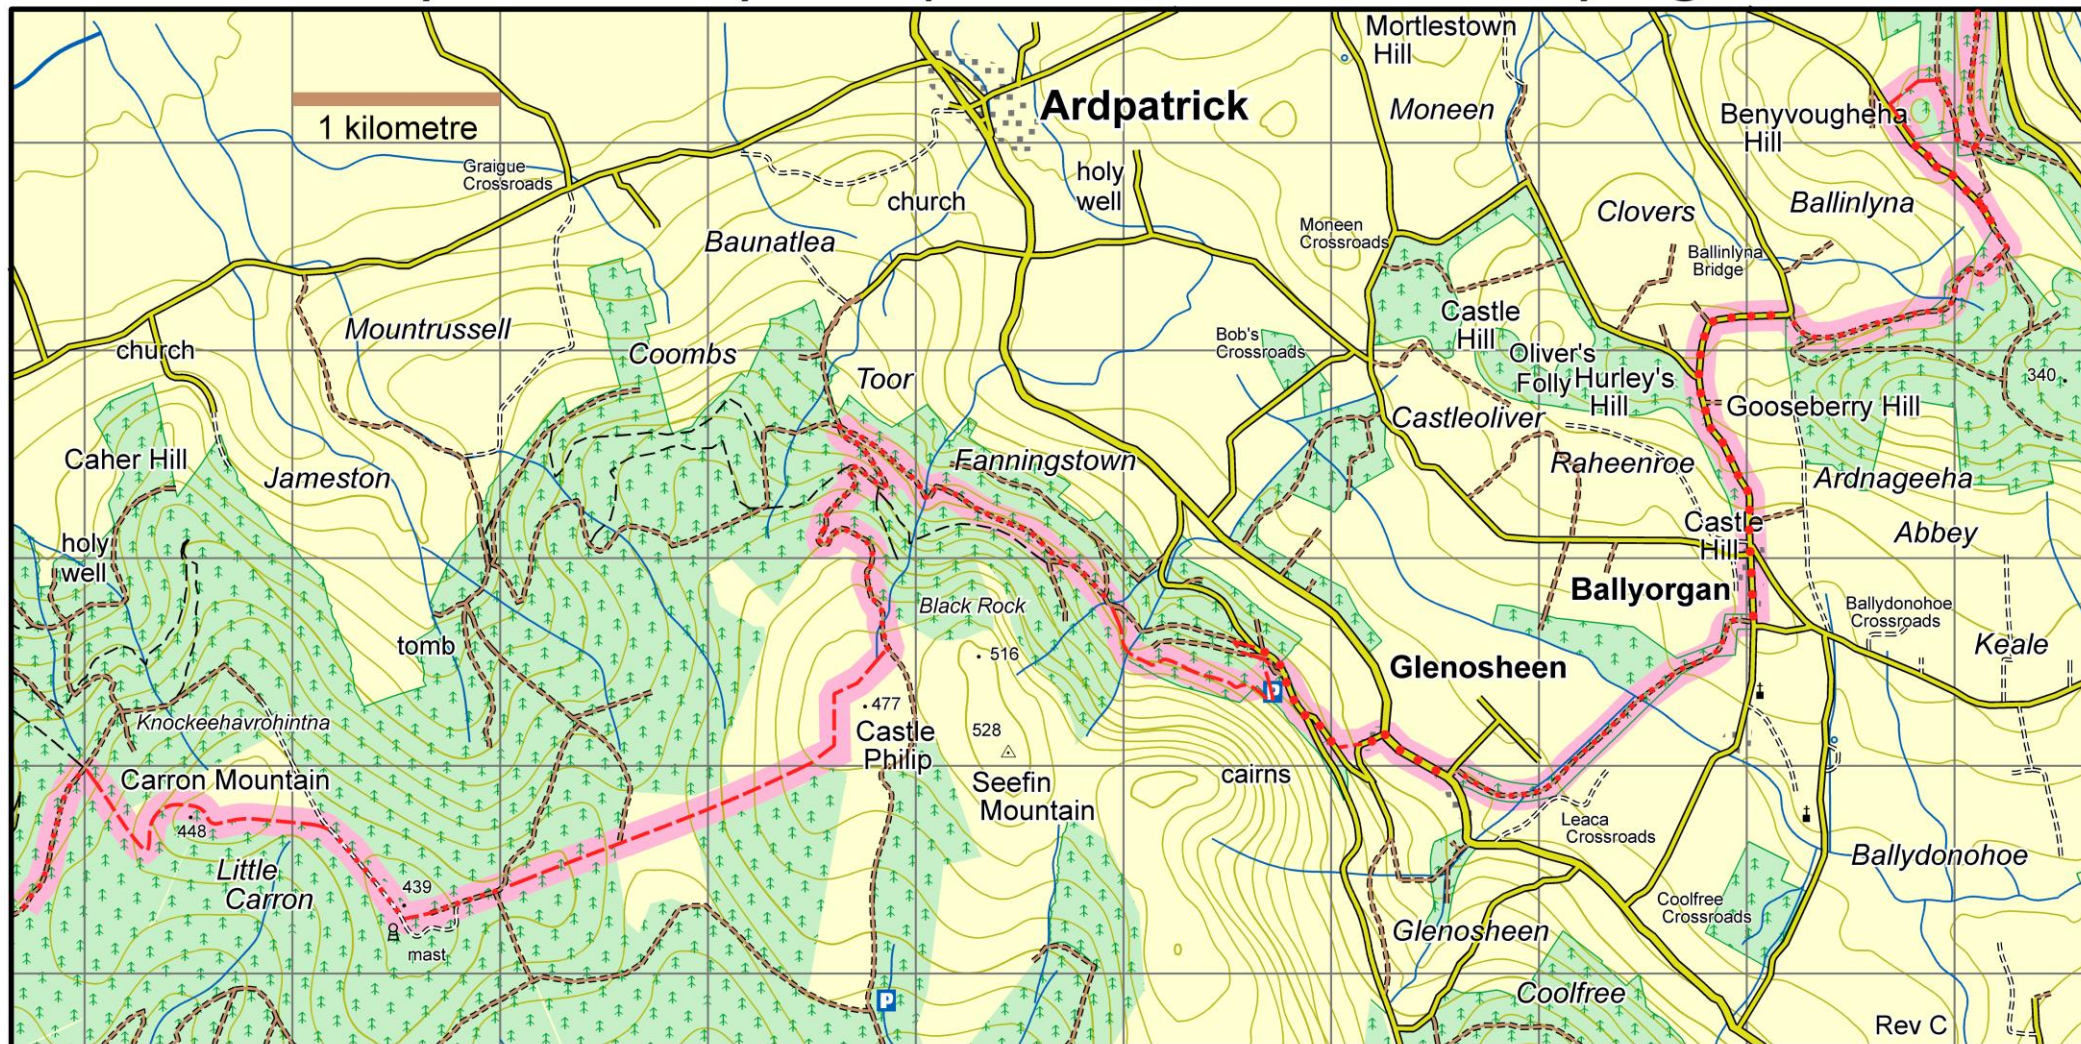

# Ballyhoura Way : Map 4 Carron Mtn.to Ballyorgan

This map is made available from Sport Ireland Outdoors, produced by EastWest mapping. The map is intended for personal use only and should not be modified, republished or transmitted in any form without the permission of Sport Ireland Outdoors. The representation of a track or path on this map does not indicate a right of way. The map includes Ordnance Survey Ireland data made available for display under Permit No. 8658. (c) Ordnance Survey Ireland / Government of Ireland.