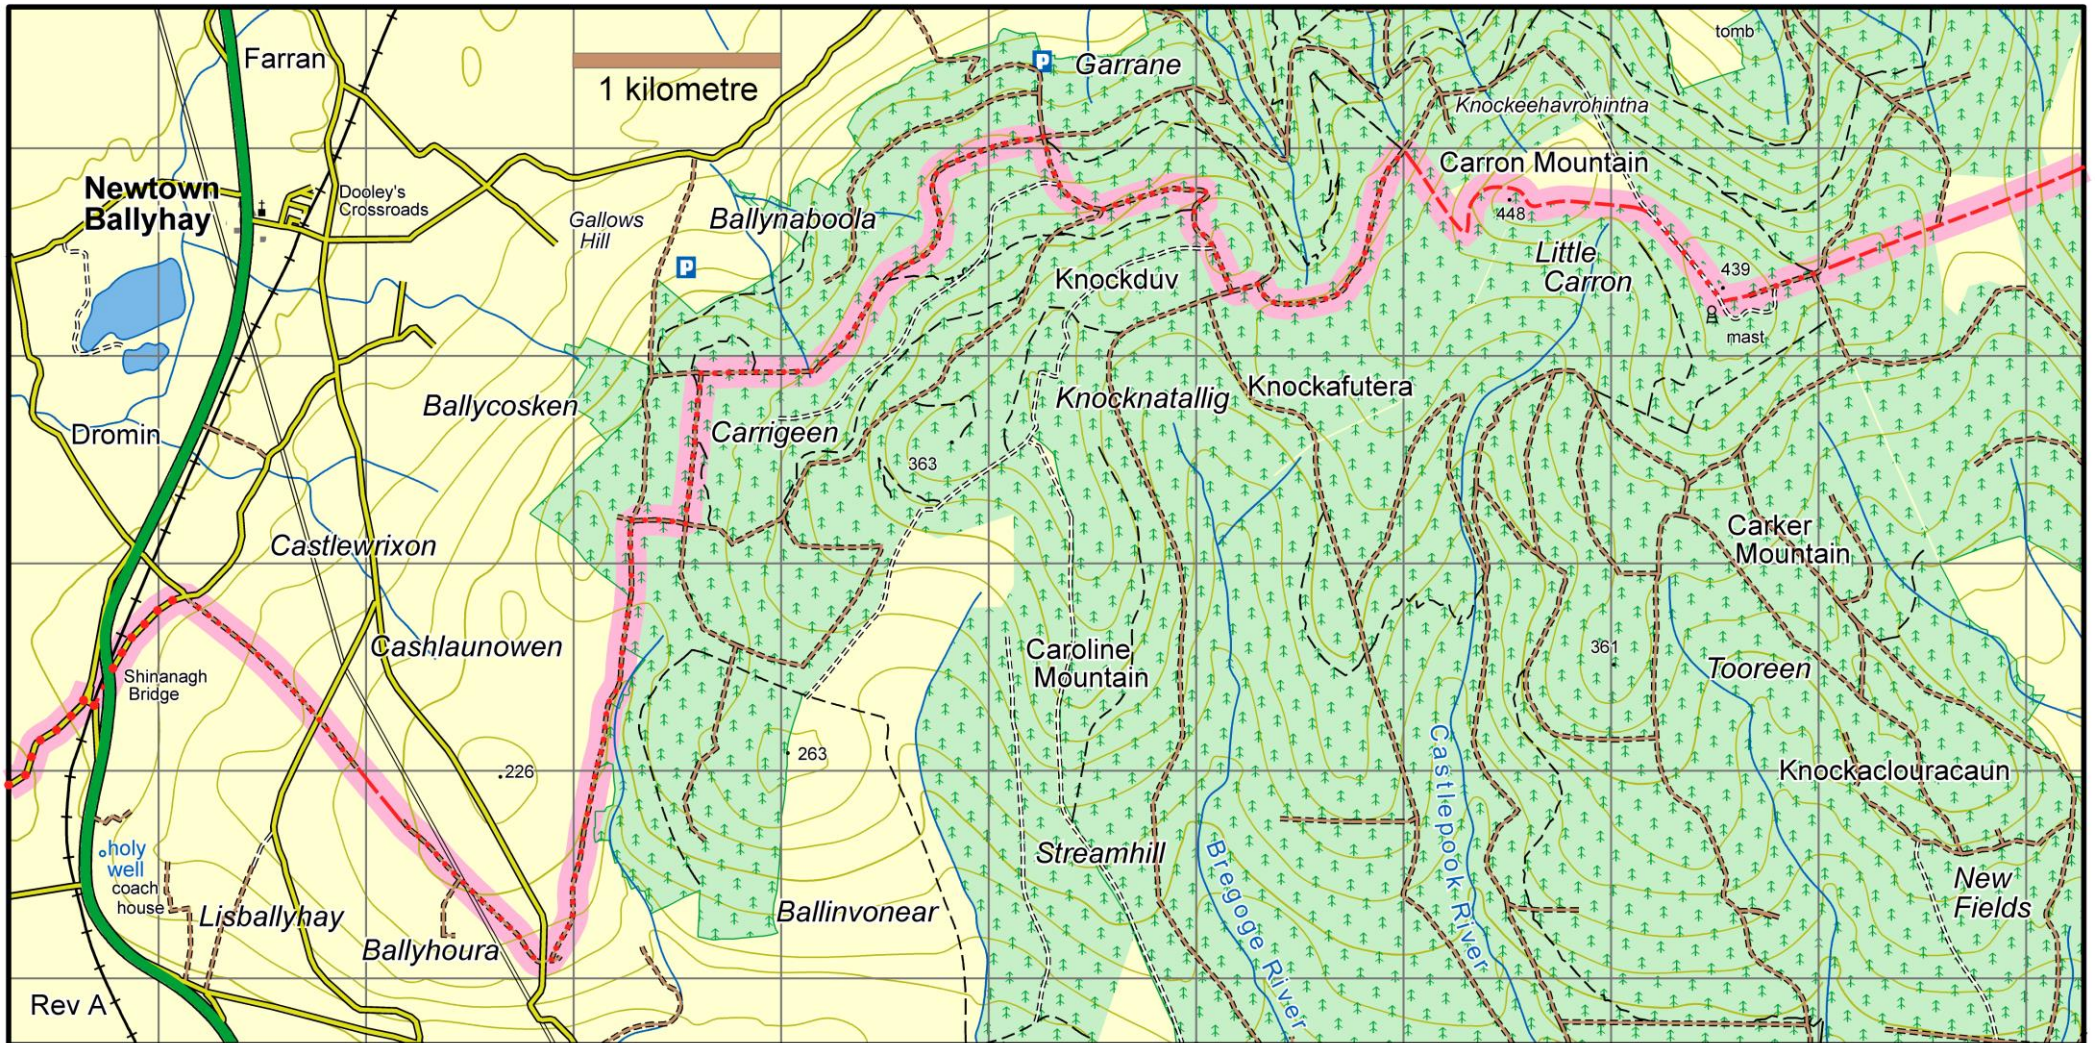

# Ballyhoura Way : Map 3 N20 to Carron Mountain

This map is made available from Sport Ireland Outdoors, produced by EastWest mapping. The map is intended for personal use only and should not be modified, republished or transmitted in any form without the permission of Sport Ireland Outdoors. The representation of a track or path on this map does not indicate a right of way. The map includes Ordnance Survey Ireland data made available for display under Permit No. 8658. (c) Ordnance Survey Ireland / Government of Ireland.