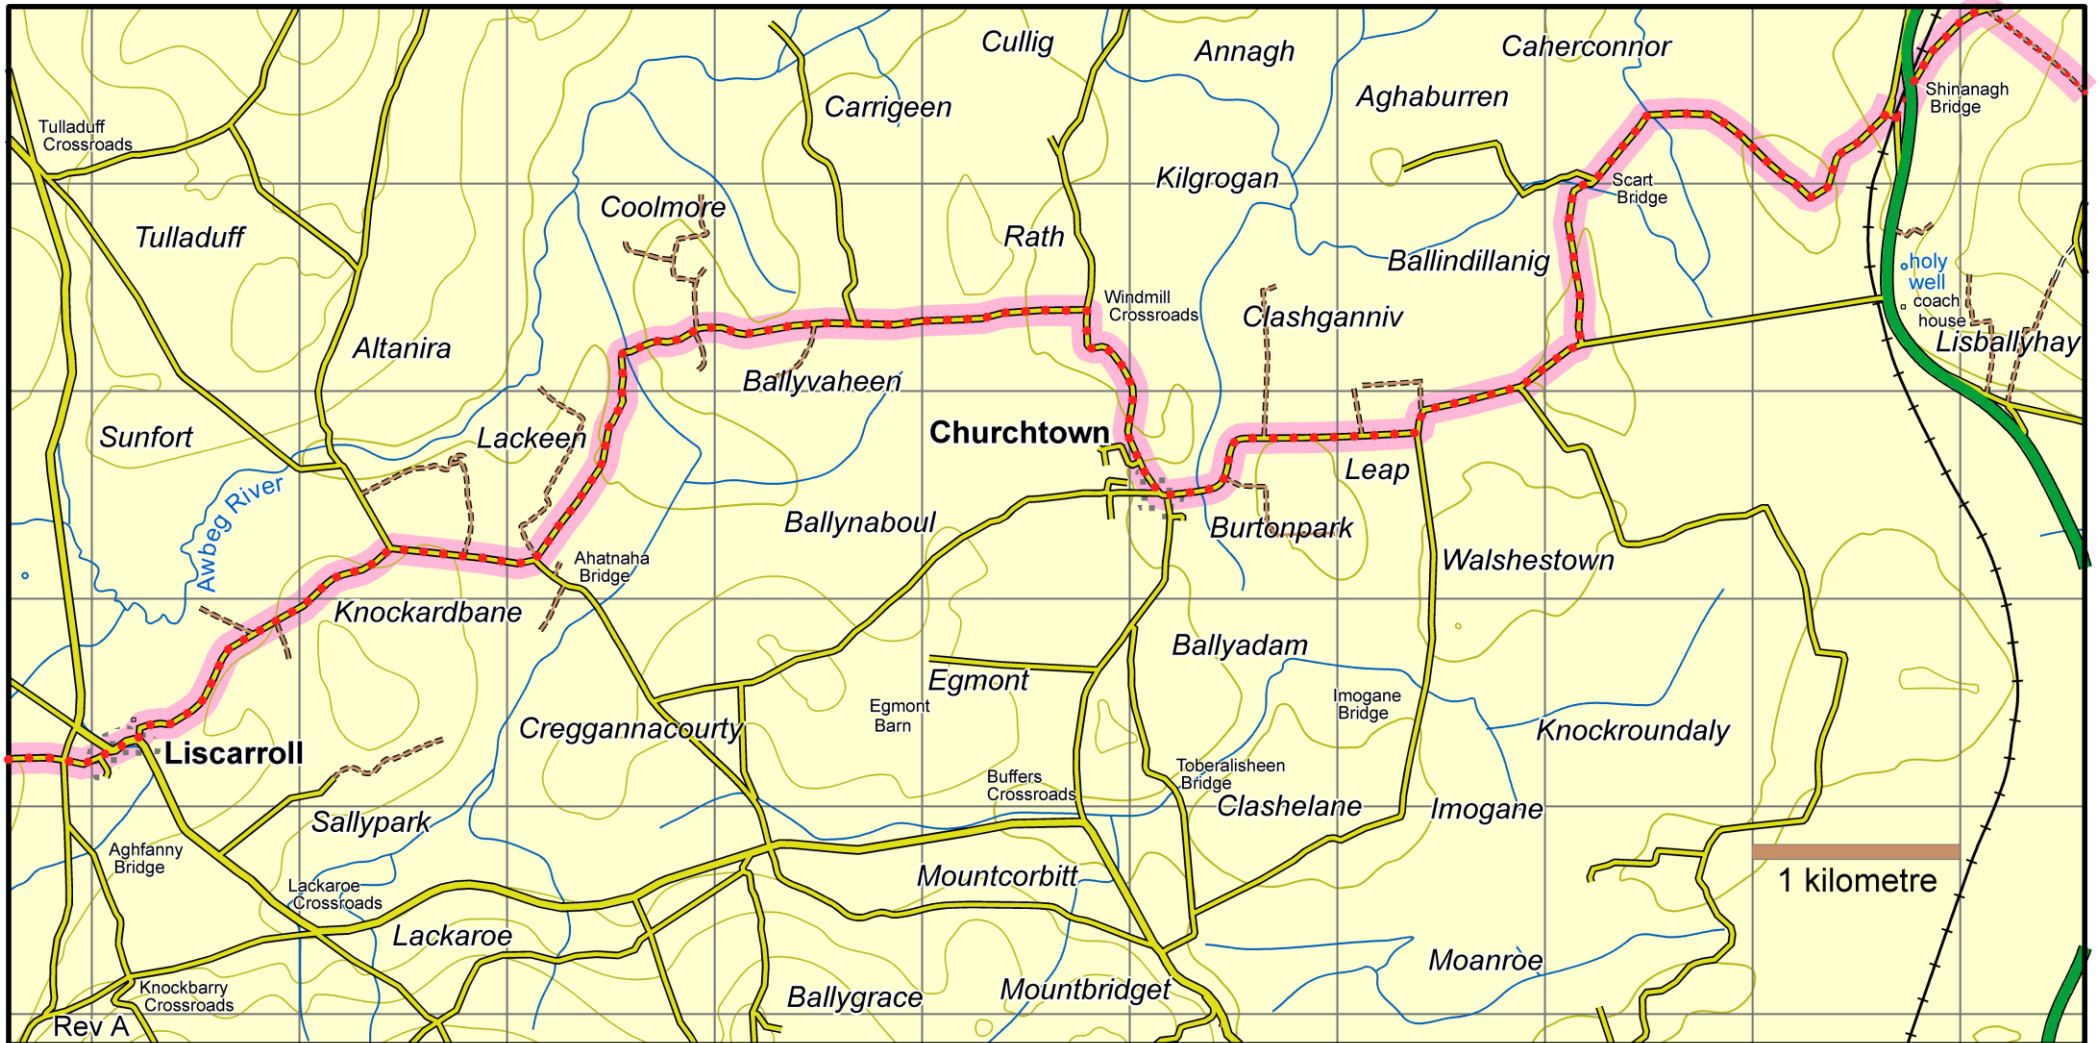

## Ballyhoura Way : Map 2 Liscarroll to N20

This map is made available from Sport Ireland Outdoors, produced by EastWest mapping. The map is intended for personal use only and should not be modified, republished or transmitted in any form without the permission of Sport Ireland Outdoors. The representation of a track or path on this map does not indicate a right of way. The map includes Ordnance Survey Ireland data made available for display under Permit No. 8658. (c) Ordnance Survey Ireland / Government of Ireland.