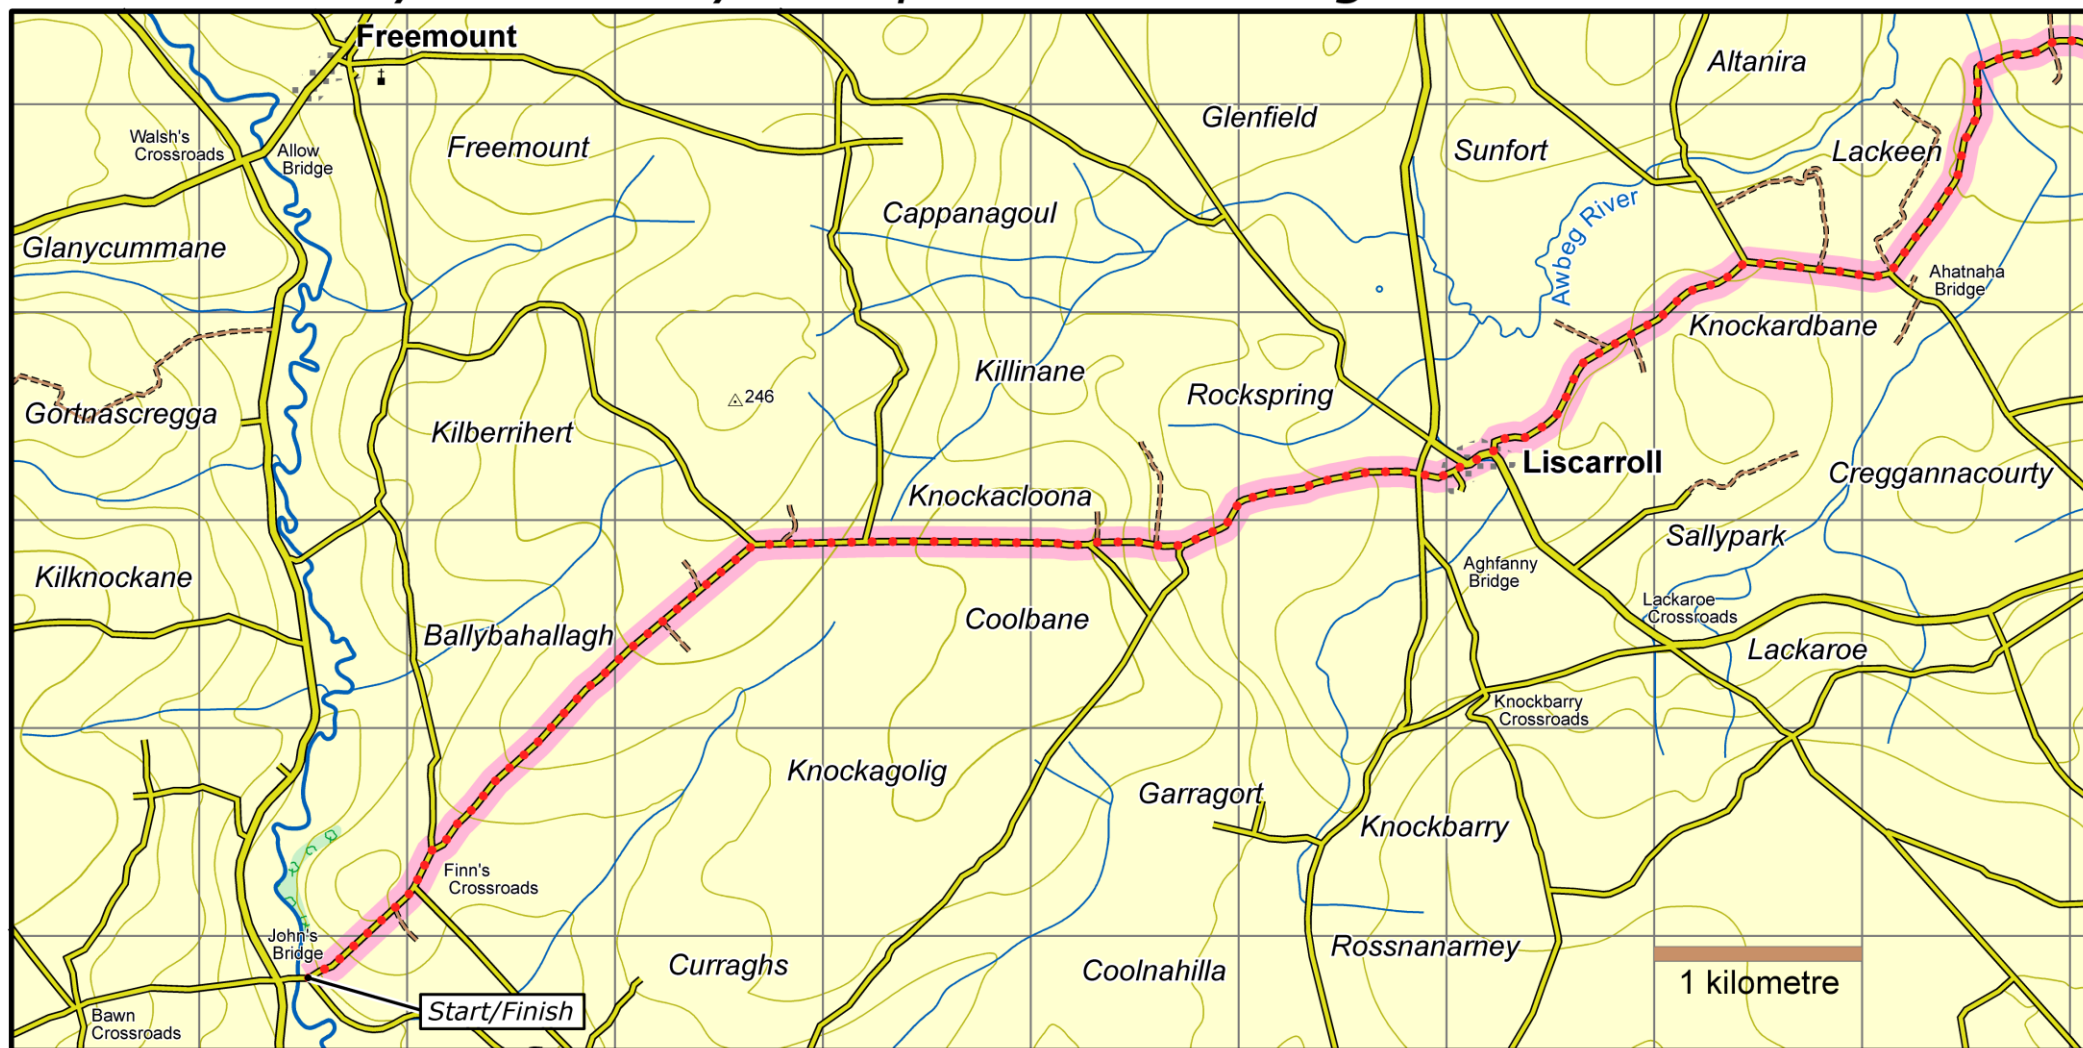

Ballyhoura Way : Map 1 John's Bridge to Liscarroll

This map is made available from Sport Ireland Outdoors, produced by EastWest mapping. The map is intended for personal use only and should not be modified, republished or transmitted in any form without the permission of Sport Ireland Outdoors. The representation of a track or path on this map does not indicate a right of way. The map includes Ordnance Survey Ireland data made available for display under Permit No. 8658. (c) Ordnance Survey Ireland / Government of Ireland.