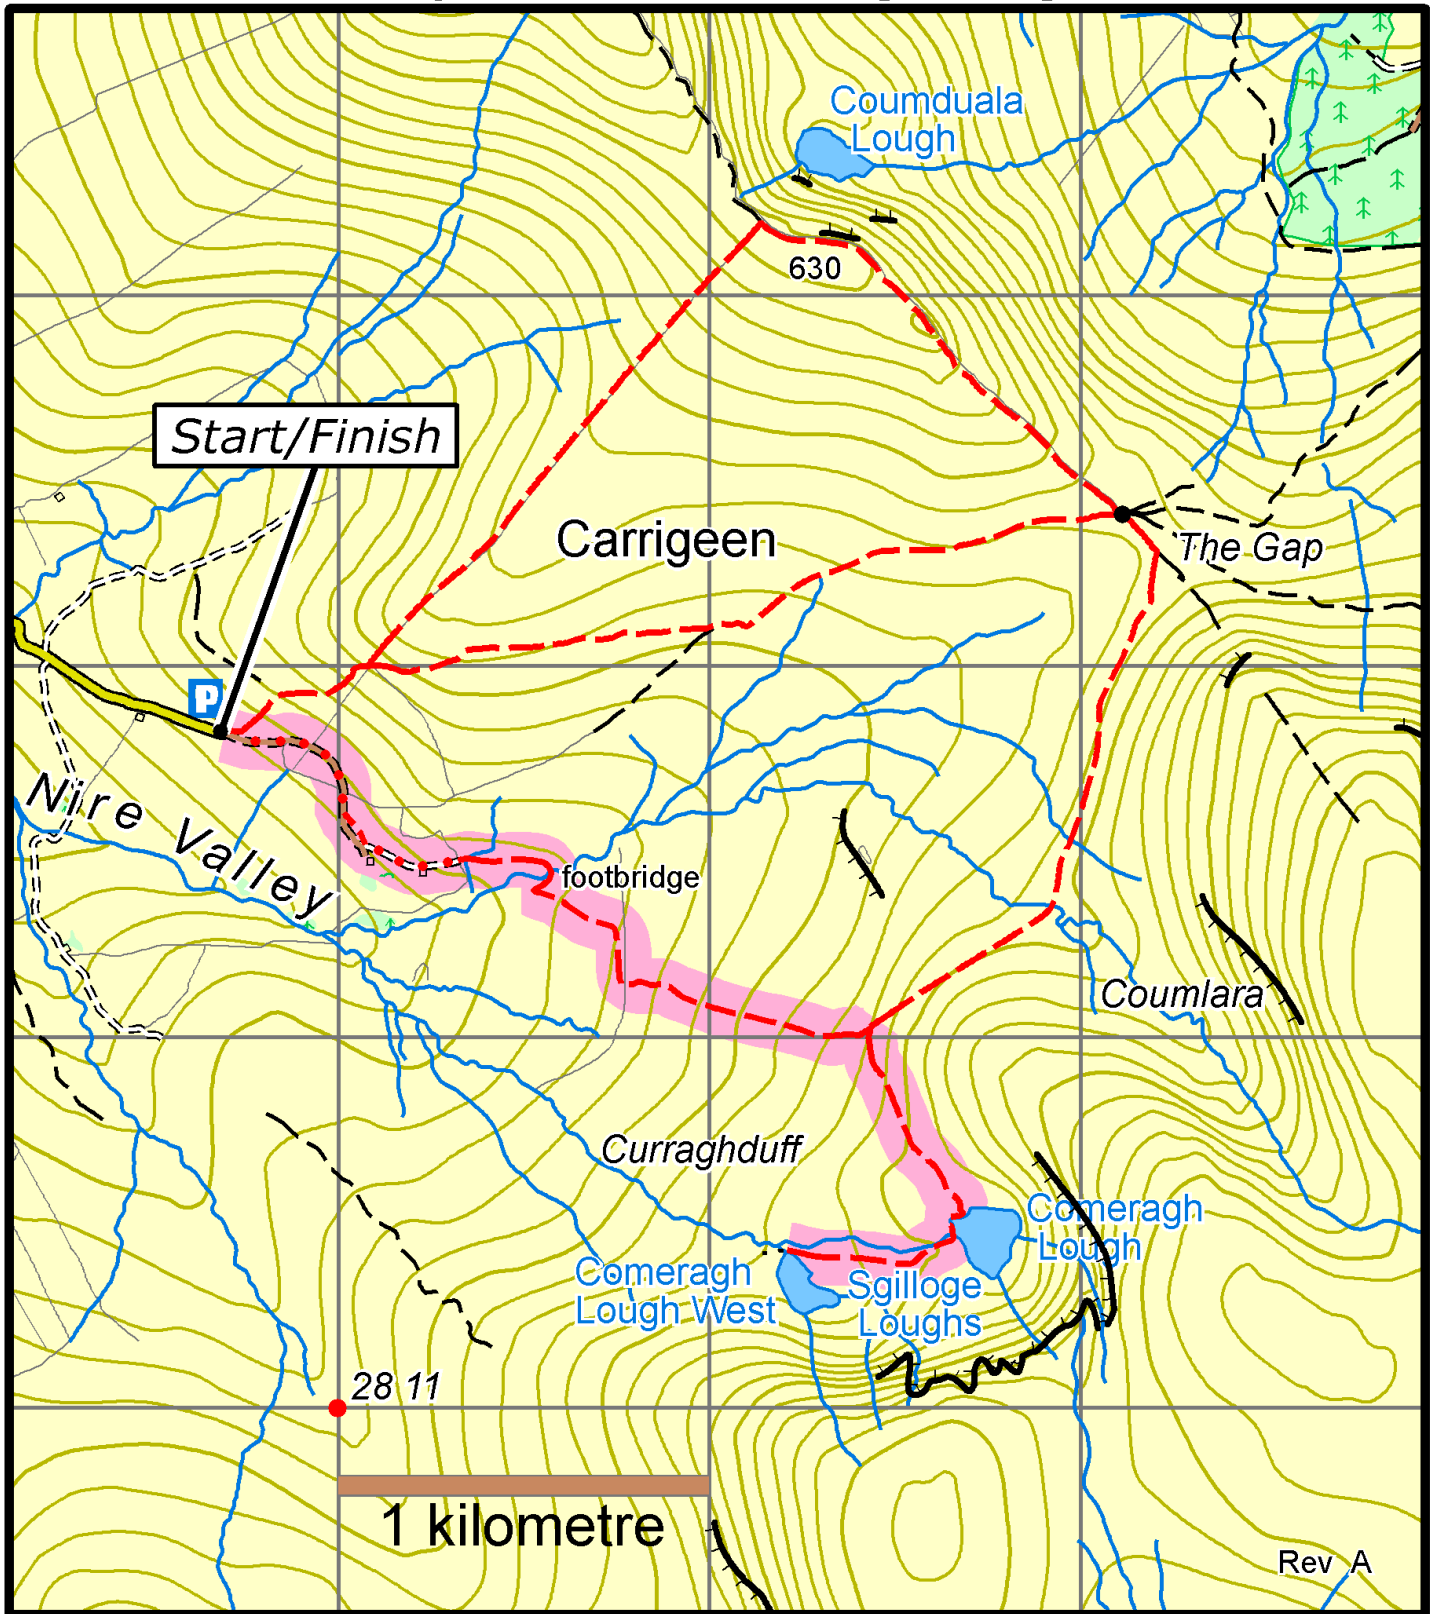

Nire Valley Trails - Sgilloges Walk

This map is made available from Sport Ireland Outdoors, produced by EastWest mapping. The map is intended for personal use only and should not be modified, republished or transmitted in any form without the permission of Sport Ireland Outdoors. The representation of a track or path on this map does not indicate a right of way. The map includes Ordnance Survey Ireland data made available for display under Permit No. 8658. (c) Ordnance Survey Ireland / Government of Ireland.