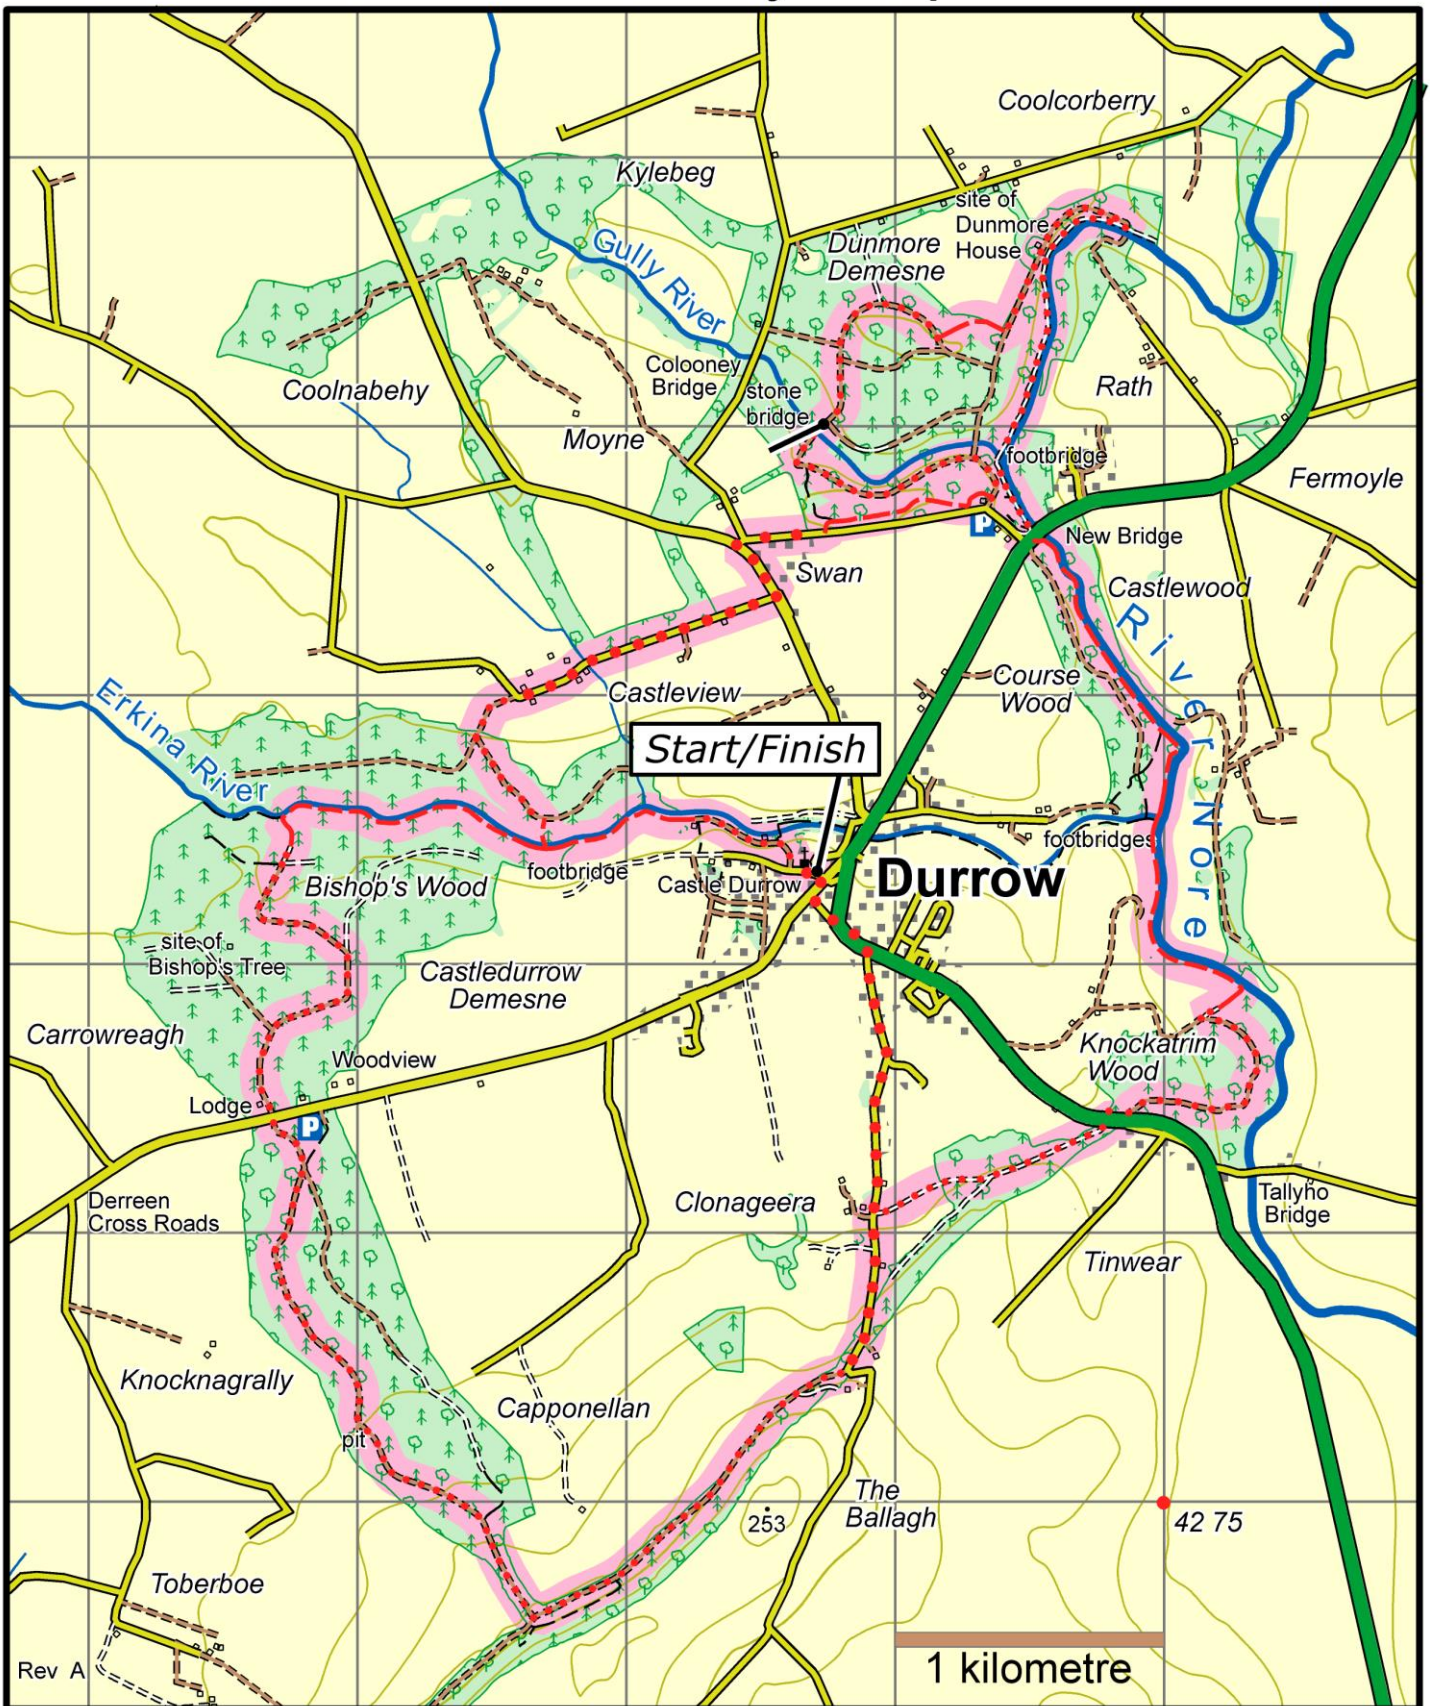

Durrow Leafy Loop

This map is made available from Sport Ireland Outdoors, produced by EastWest mapping. The map is intended for personal use only and should not be modified, republished or transmitted in any form without the permission of Sport Ireland Outdoors. The representation of a track or path on this map does not indicate a right of way. The map includes Ordnance Survey Ireland data made available for display under Permit No. 8658. (c) Ordnance Survey Ireland / Government of Ireland.