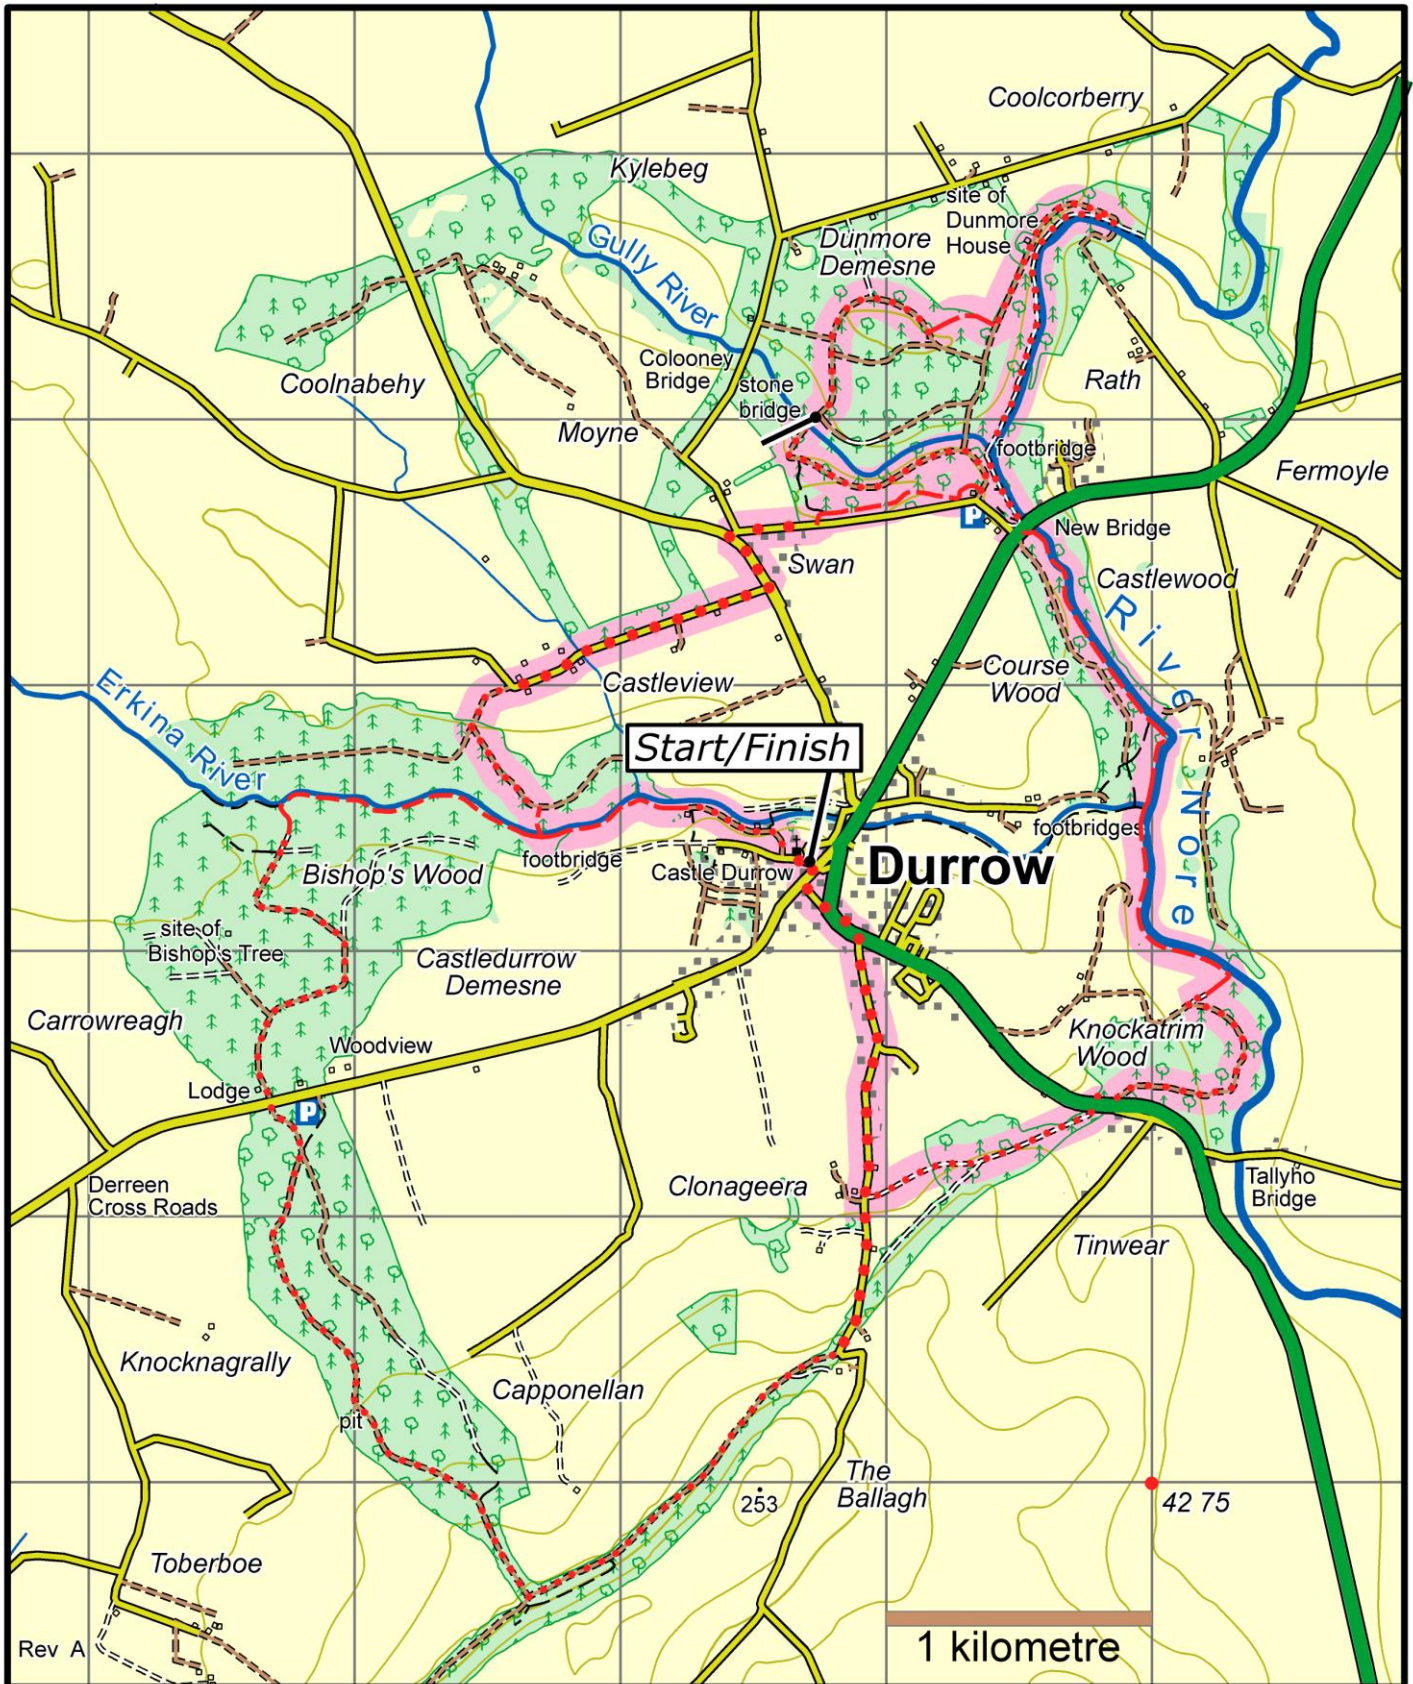

Dunmore Woods Loop

This map is made available from Sport Ireland Outdoors, produced by EastWest mapping. The map is intended for personal use only and should not be modified, republished or transmitted in any form without the permission of Sport Ireland Outdoors. The representation of a track or path on this map does not indicate a right of way. The map includes Ordnance Survey Ireland data made available for display under Permit No. 8658. (c) Ordnance Survey Ireland / Government of Ireland.