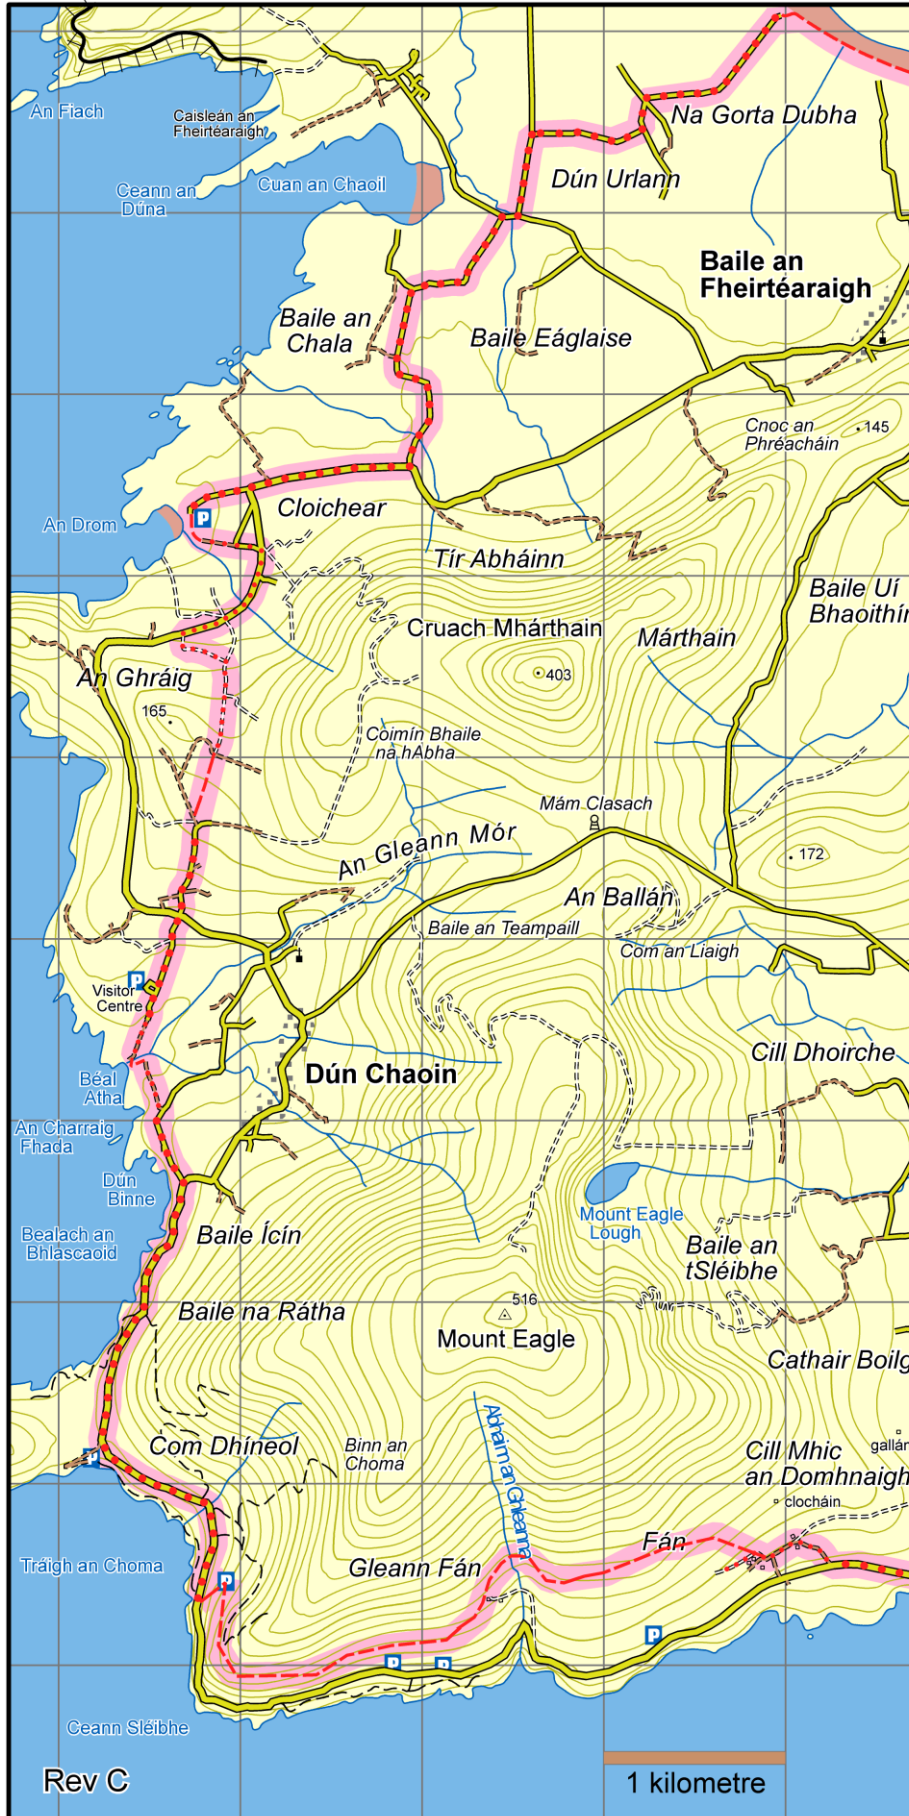

Dingle Way : Map 7 Cill Mhic an Domhnaigh to Baile an Fheirtéaraigh

This map is made available from Sport Ireland Outdoors, produced by EastWest mapping. The map is intended for personal use only and should not be modified, republished or transmitted in any form without the permission of Sport Ireland Outdoors. The representation of a track or path on this map does not indicate a right of way. The map includes Ordnance Survey Ireland data made available for display under Permit No. 8658. (c) Ordnance Survey Ireland / Government of Ireland.