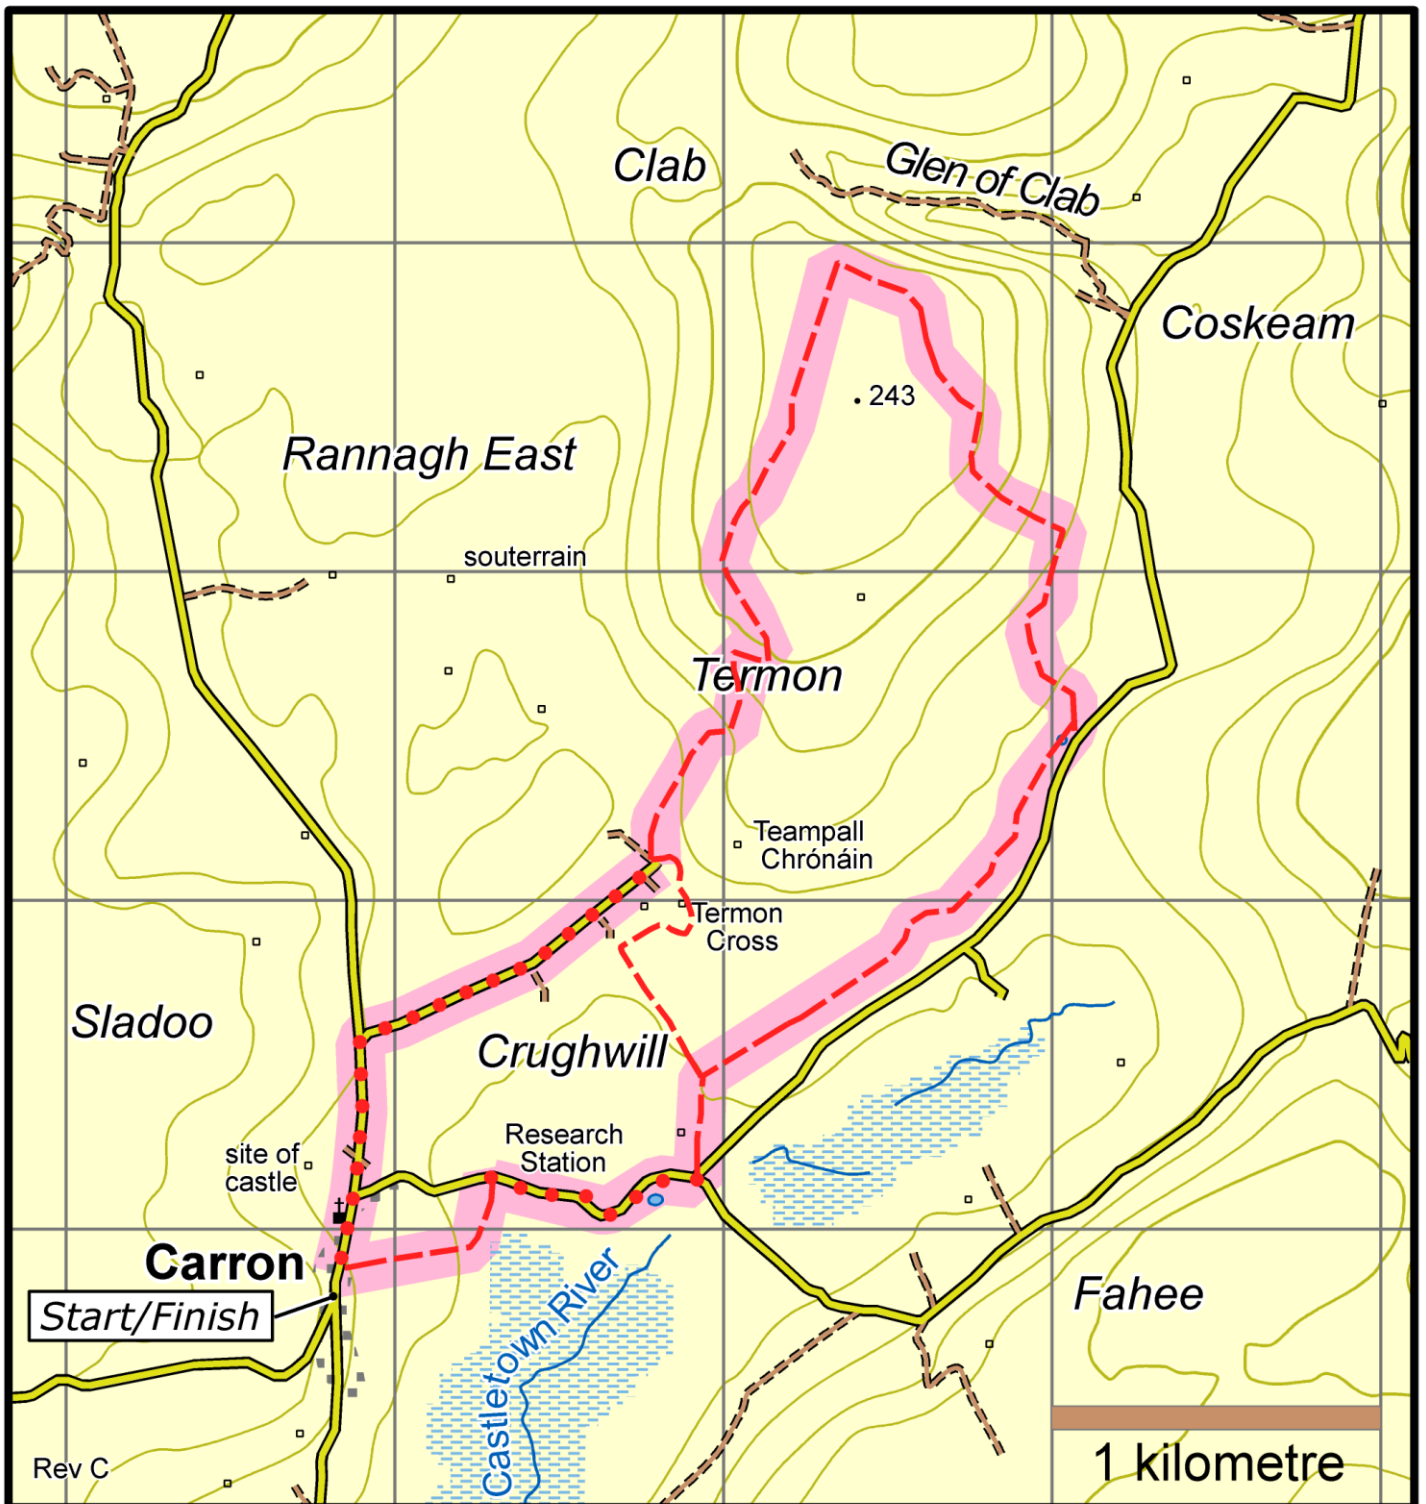

Carran Loop

This map is made available from Sport Ireland Outdoors, produced by EastWest mapping. The map is intended for personal use only and should not be modified, republished or transmitted in any form without the permission of Sport Ireland Outdoors. The representation of a track or path on this map does not indicate a right of way. The map includes Ordnance Survey Ireland data made available for display under Permit No. 8658. (c) Ordnance Survey Ireland / Government of Ireland.