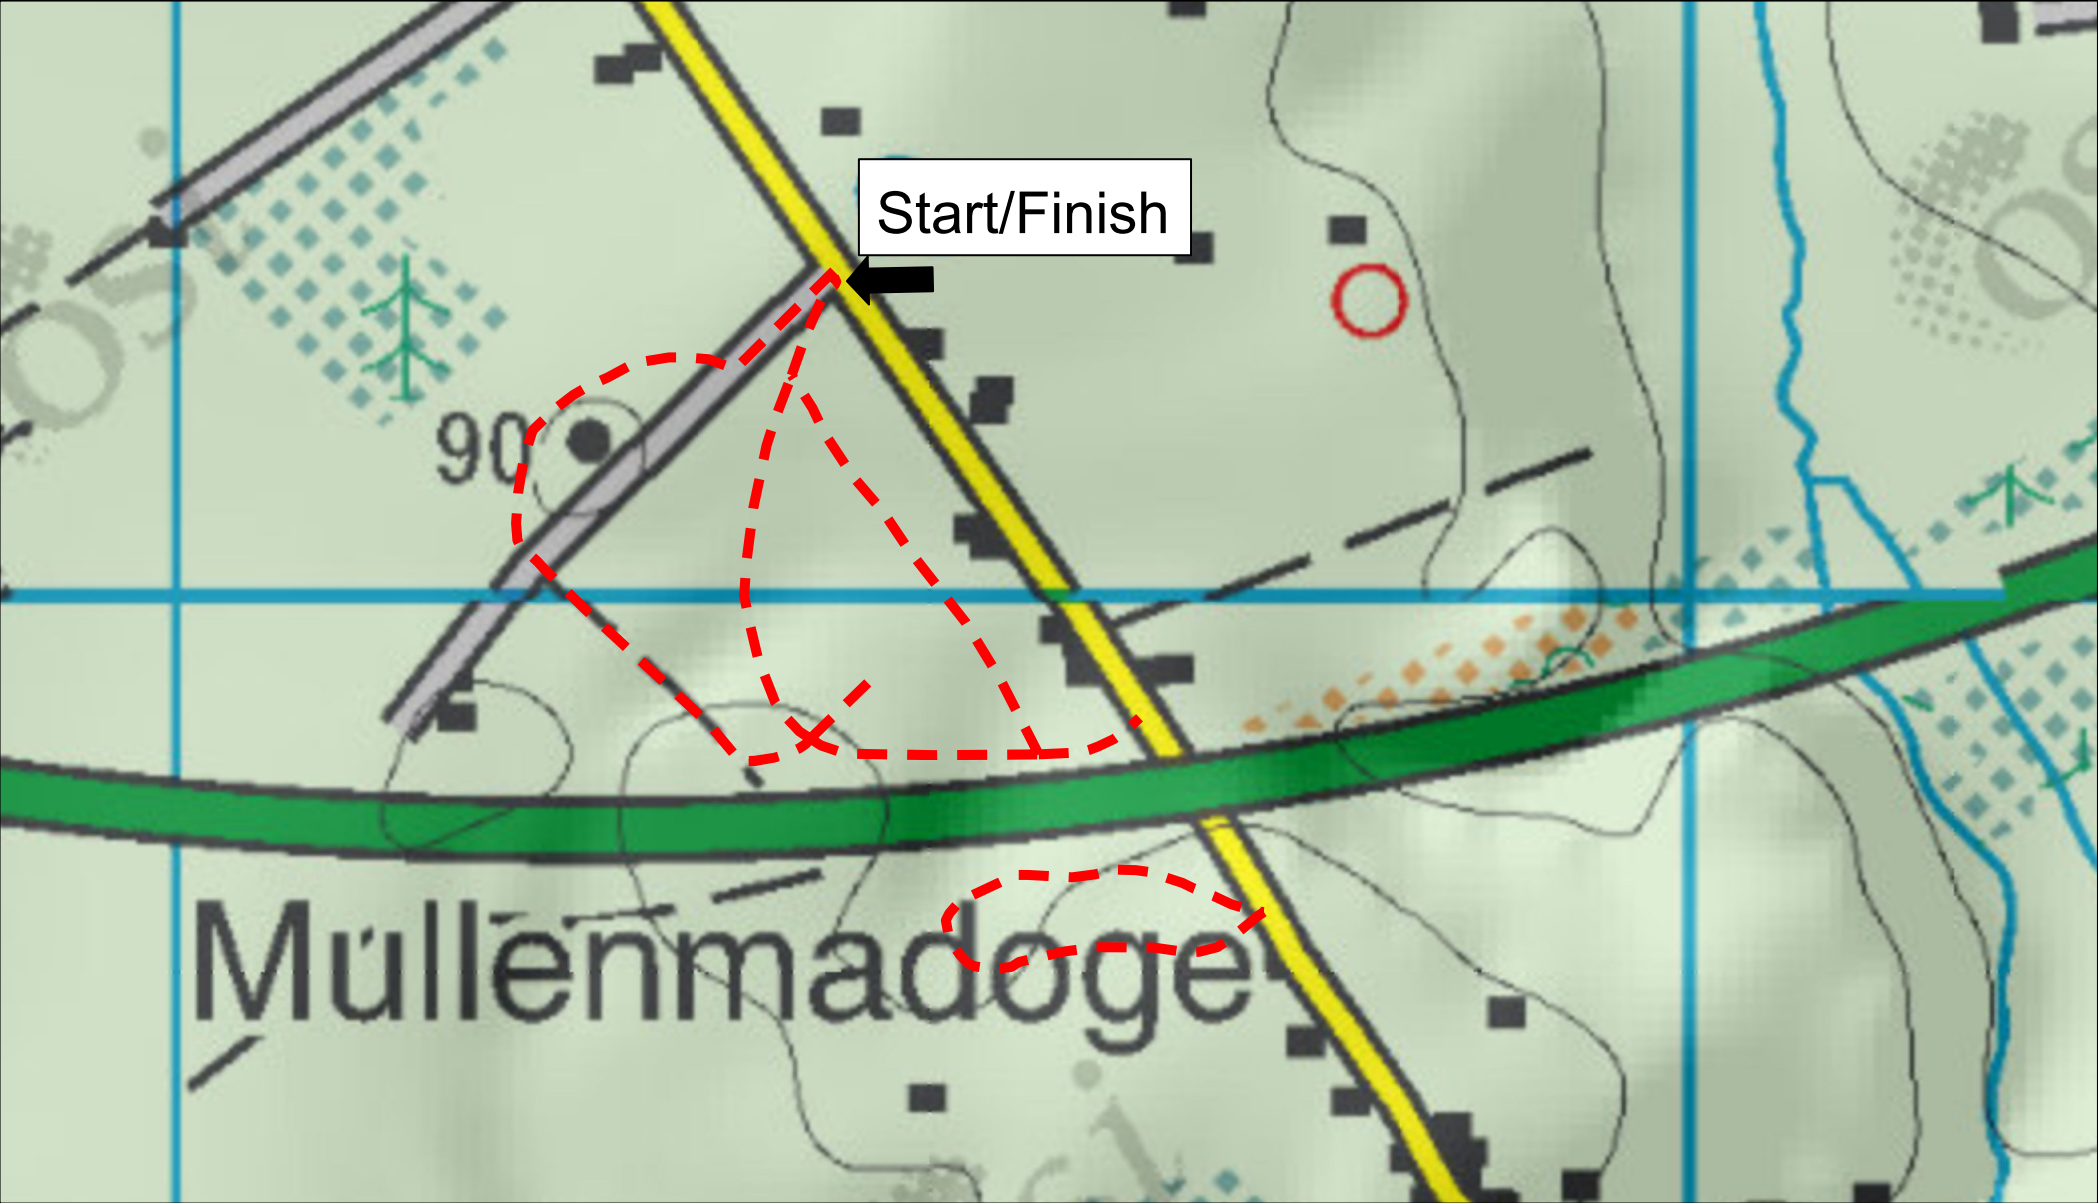

Martin Neary Woodland Park Map

4/5/2022, 11:14:25 AM

— Trail