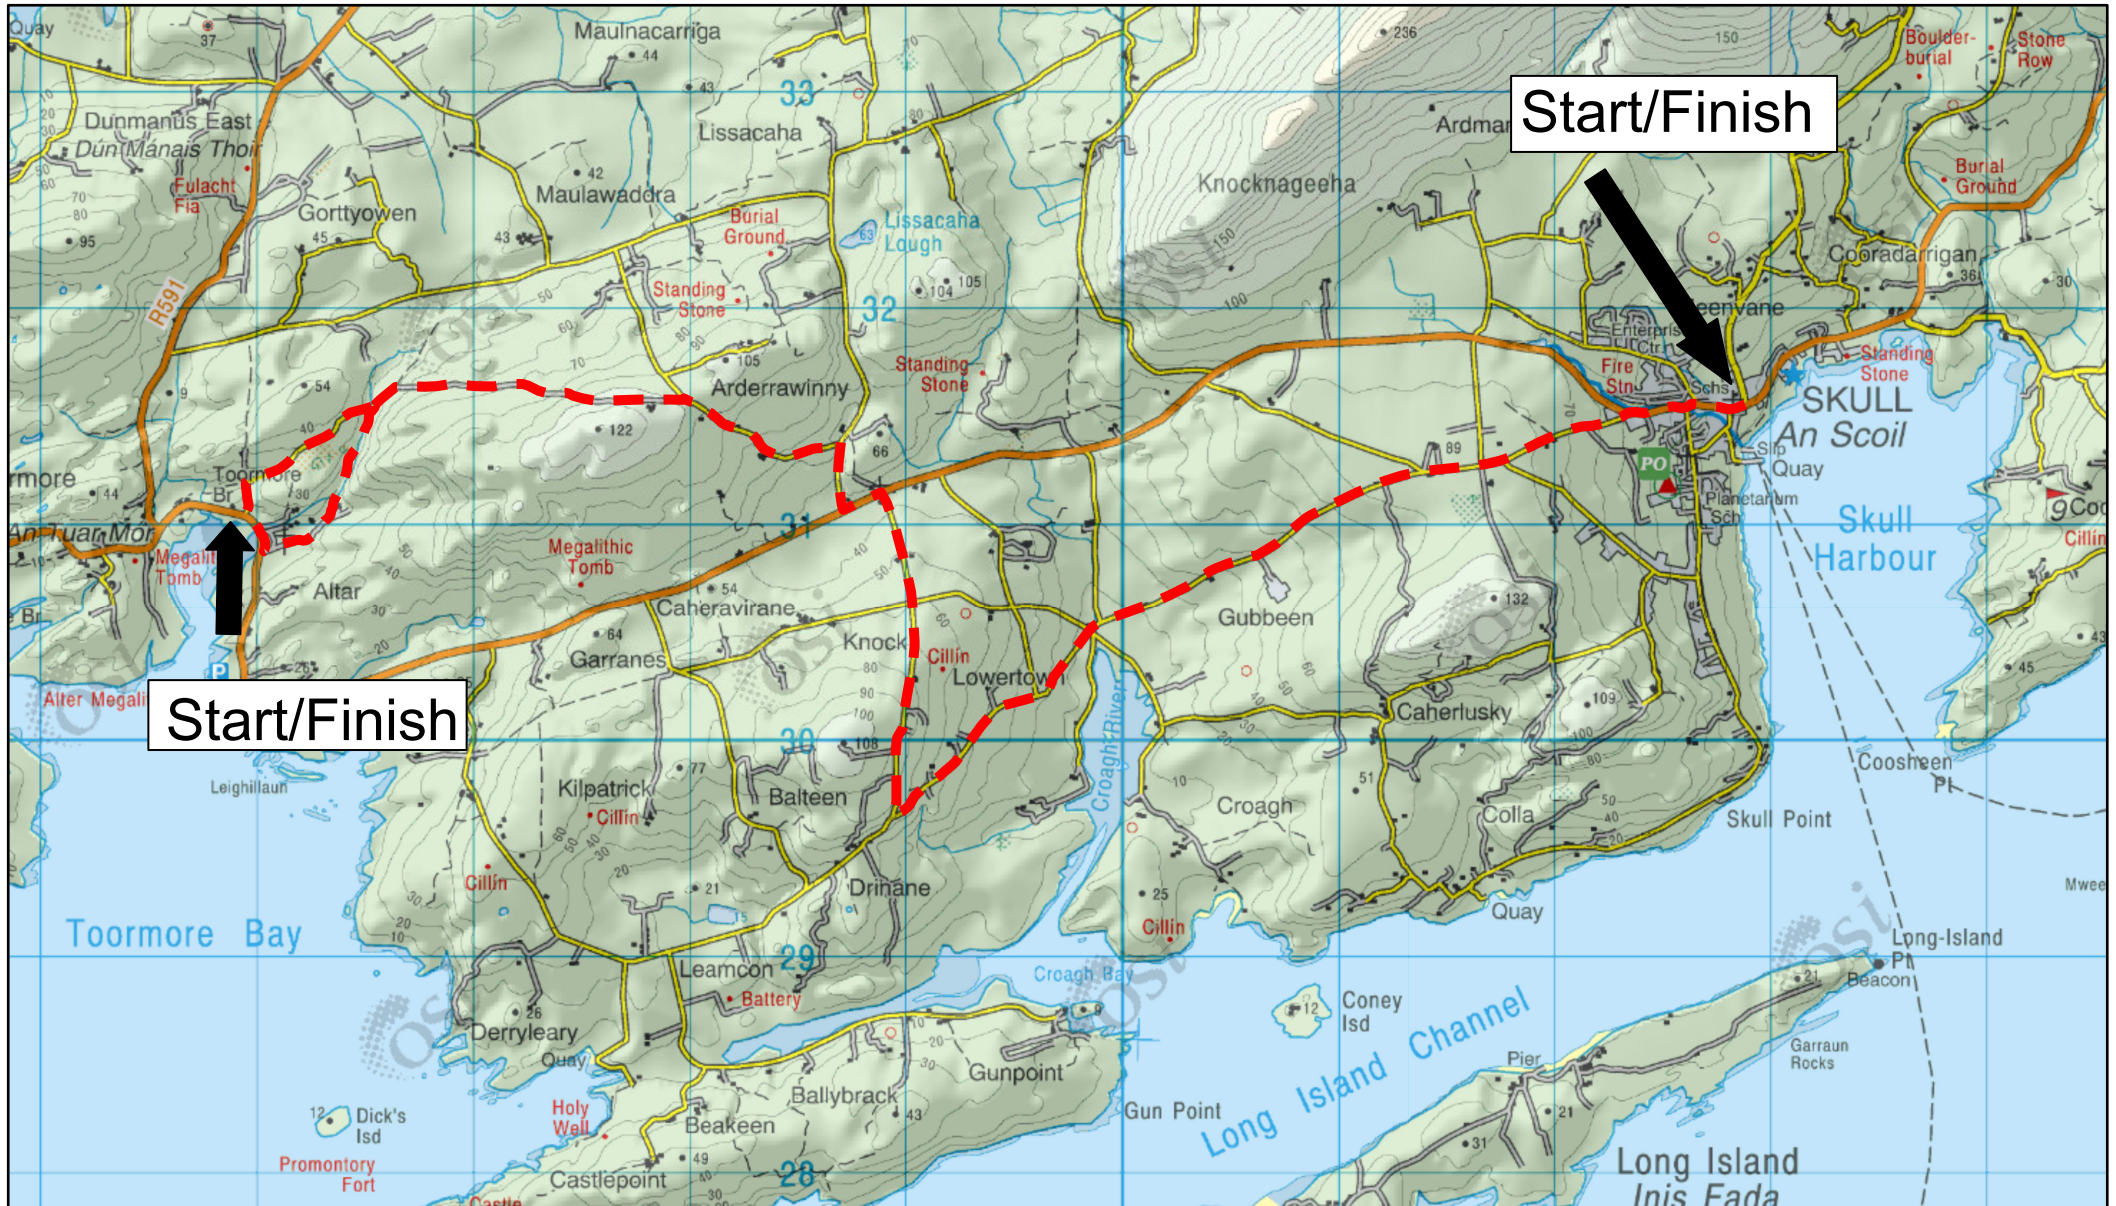

Fastnet Trails - Schull-Toormore Linear Walk Map

3/31/2022, 3:25:19 PM

— Trail