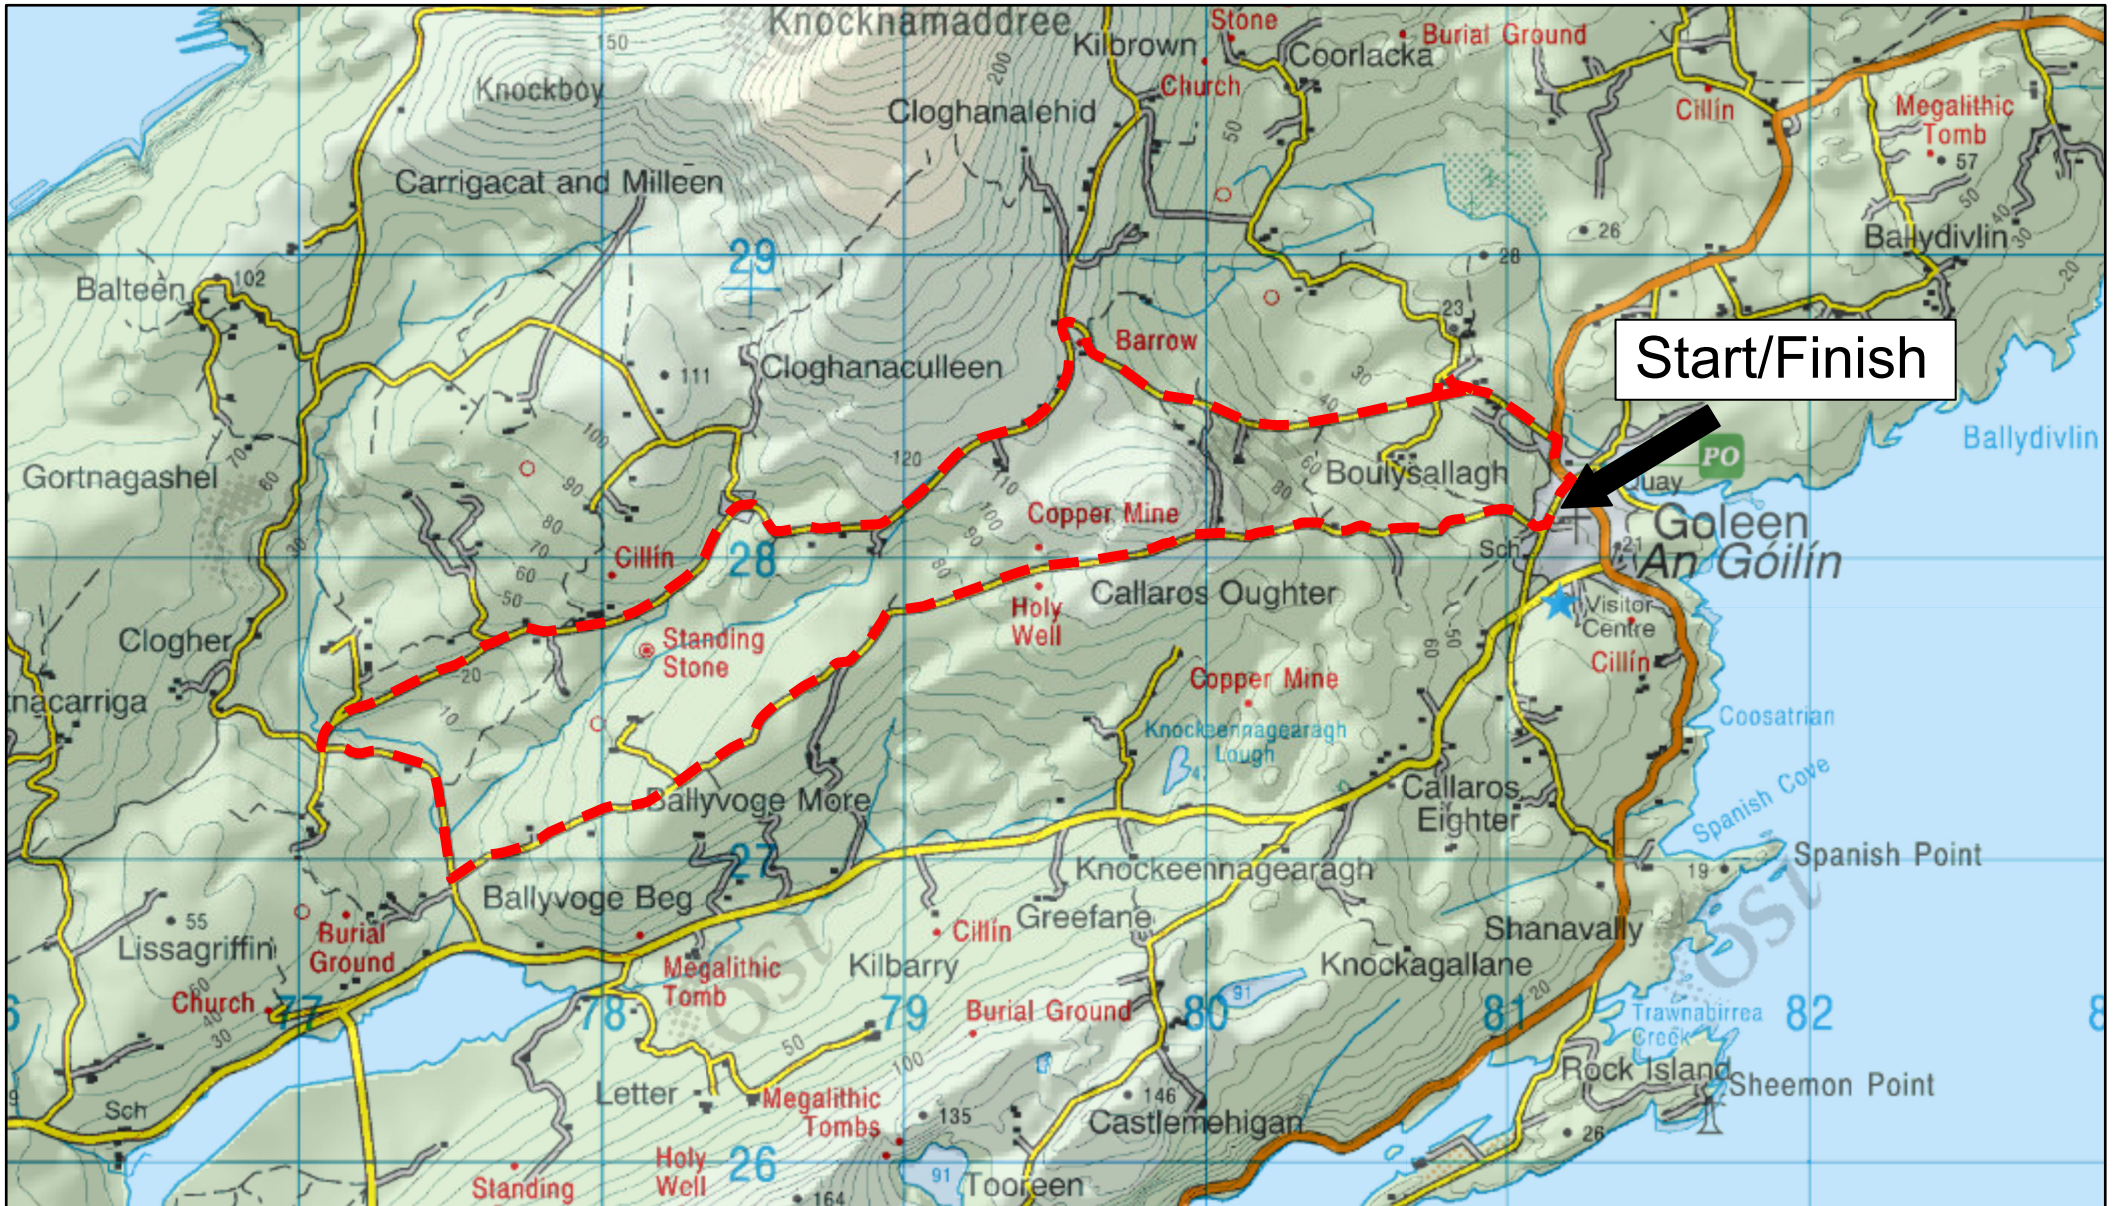

Fastnet Trails - Lissigriffin Loop Walk Map

Start/Finish

3/31/2022, 4:14:38 PM

— Trail