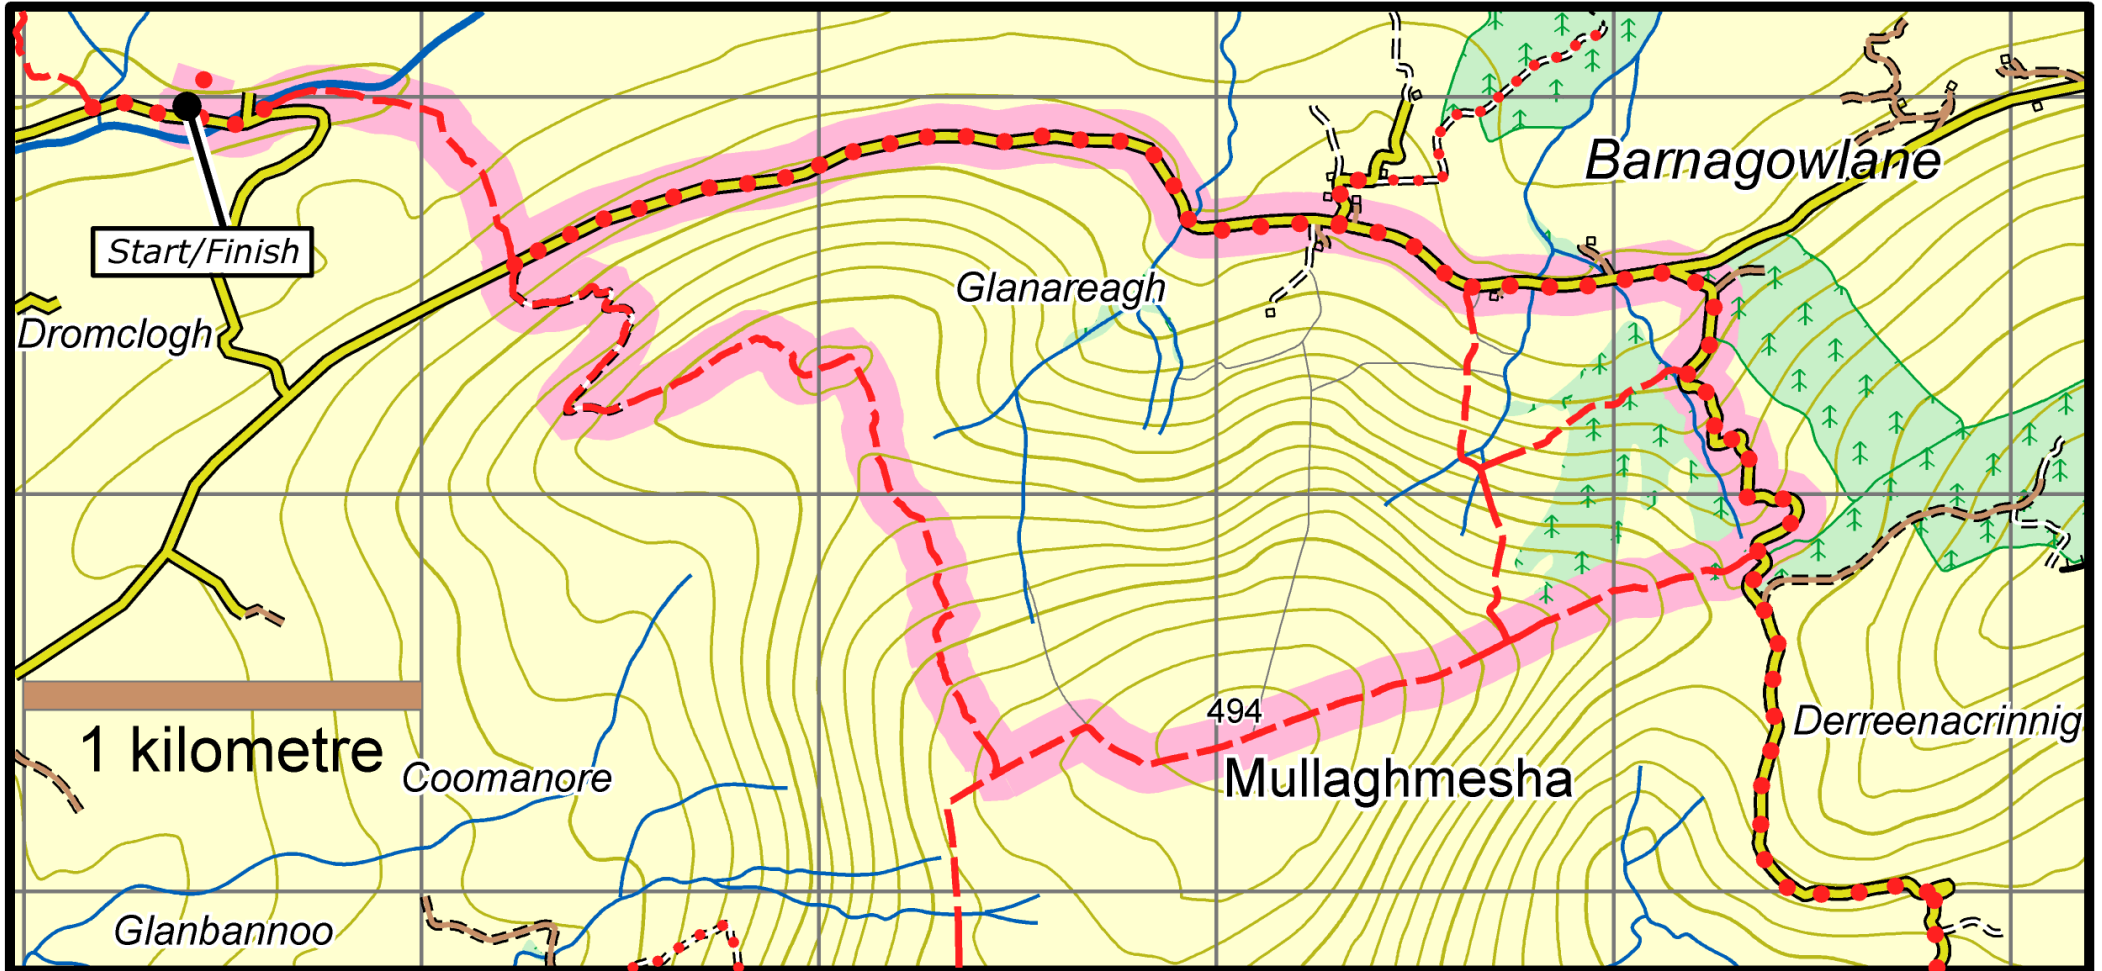

# Mullaghmesha Loop

This map is made available from Sport Ireland Trails, produced by EastWest mapping. The map is intended for personal use only and should not be modified, republished or transmitted in any form without the permission of Sport Ireland Trails. The representation of a track or path on this map does not indicate a right of way. The map includes Ordnance Survey Ireland data made available for display under Permit No. 8658. (c) Ordnance Survey Ireland / Government of Ireland.