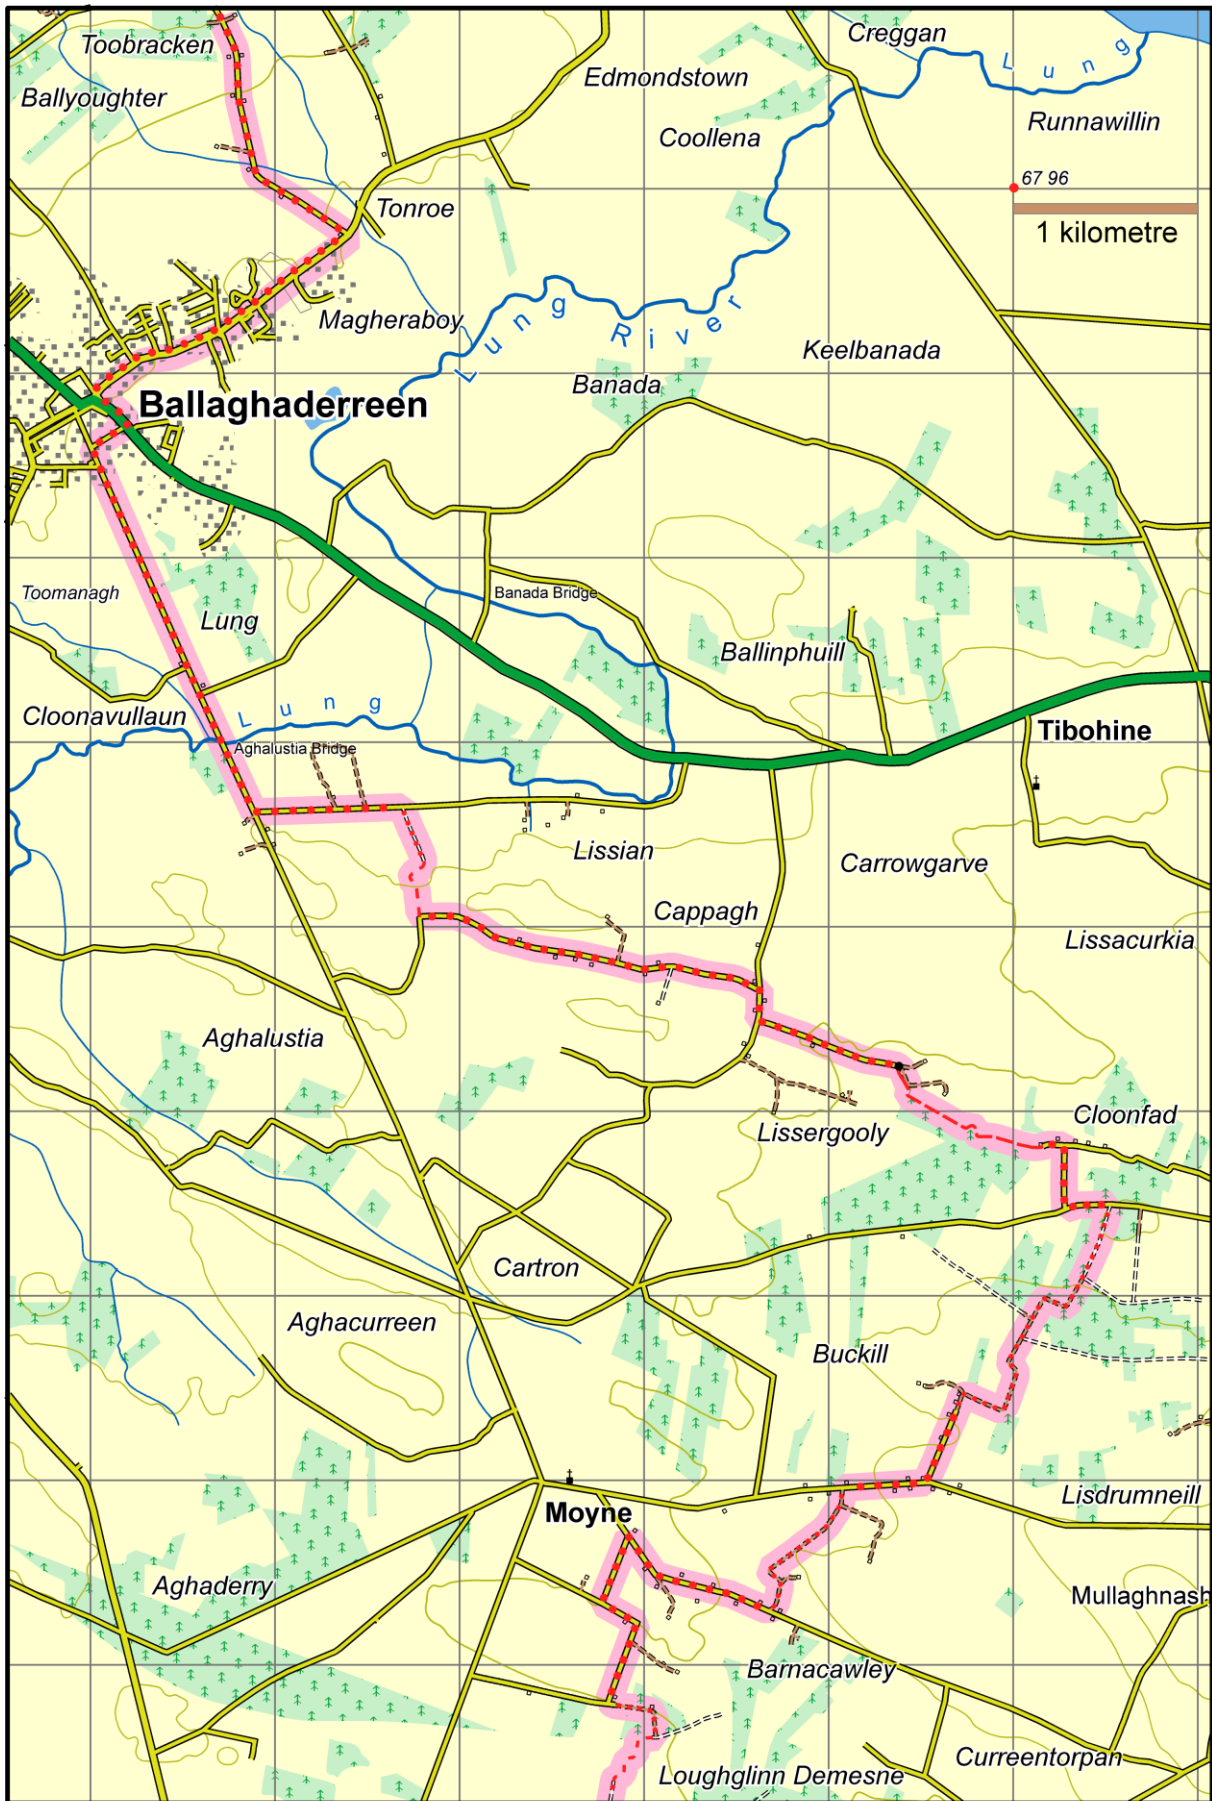

Lung Lough Gara Way Map 2 : Moyne to Toobracken

This map is made available from Sport Ireland Trails, produced by EastWest mapping. The map is intended for personal use only and should not be modified, republished or transmitted in any form without the permission of Sport Ireland Trails. The representation of a track or path on this map does not indicate a right of way.