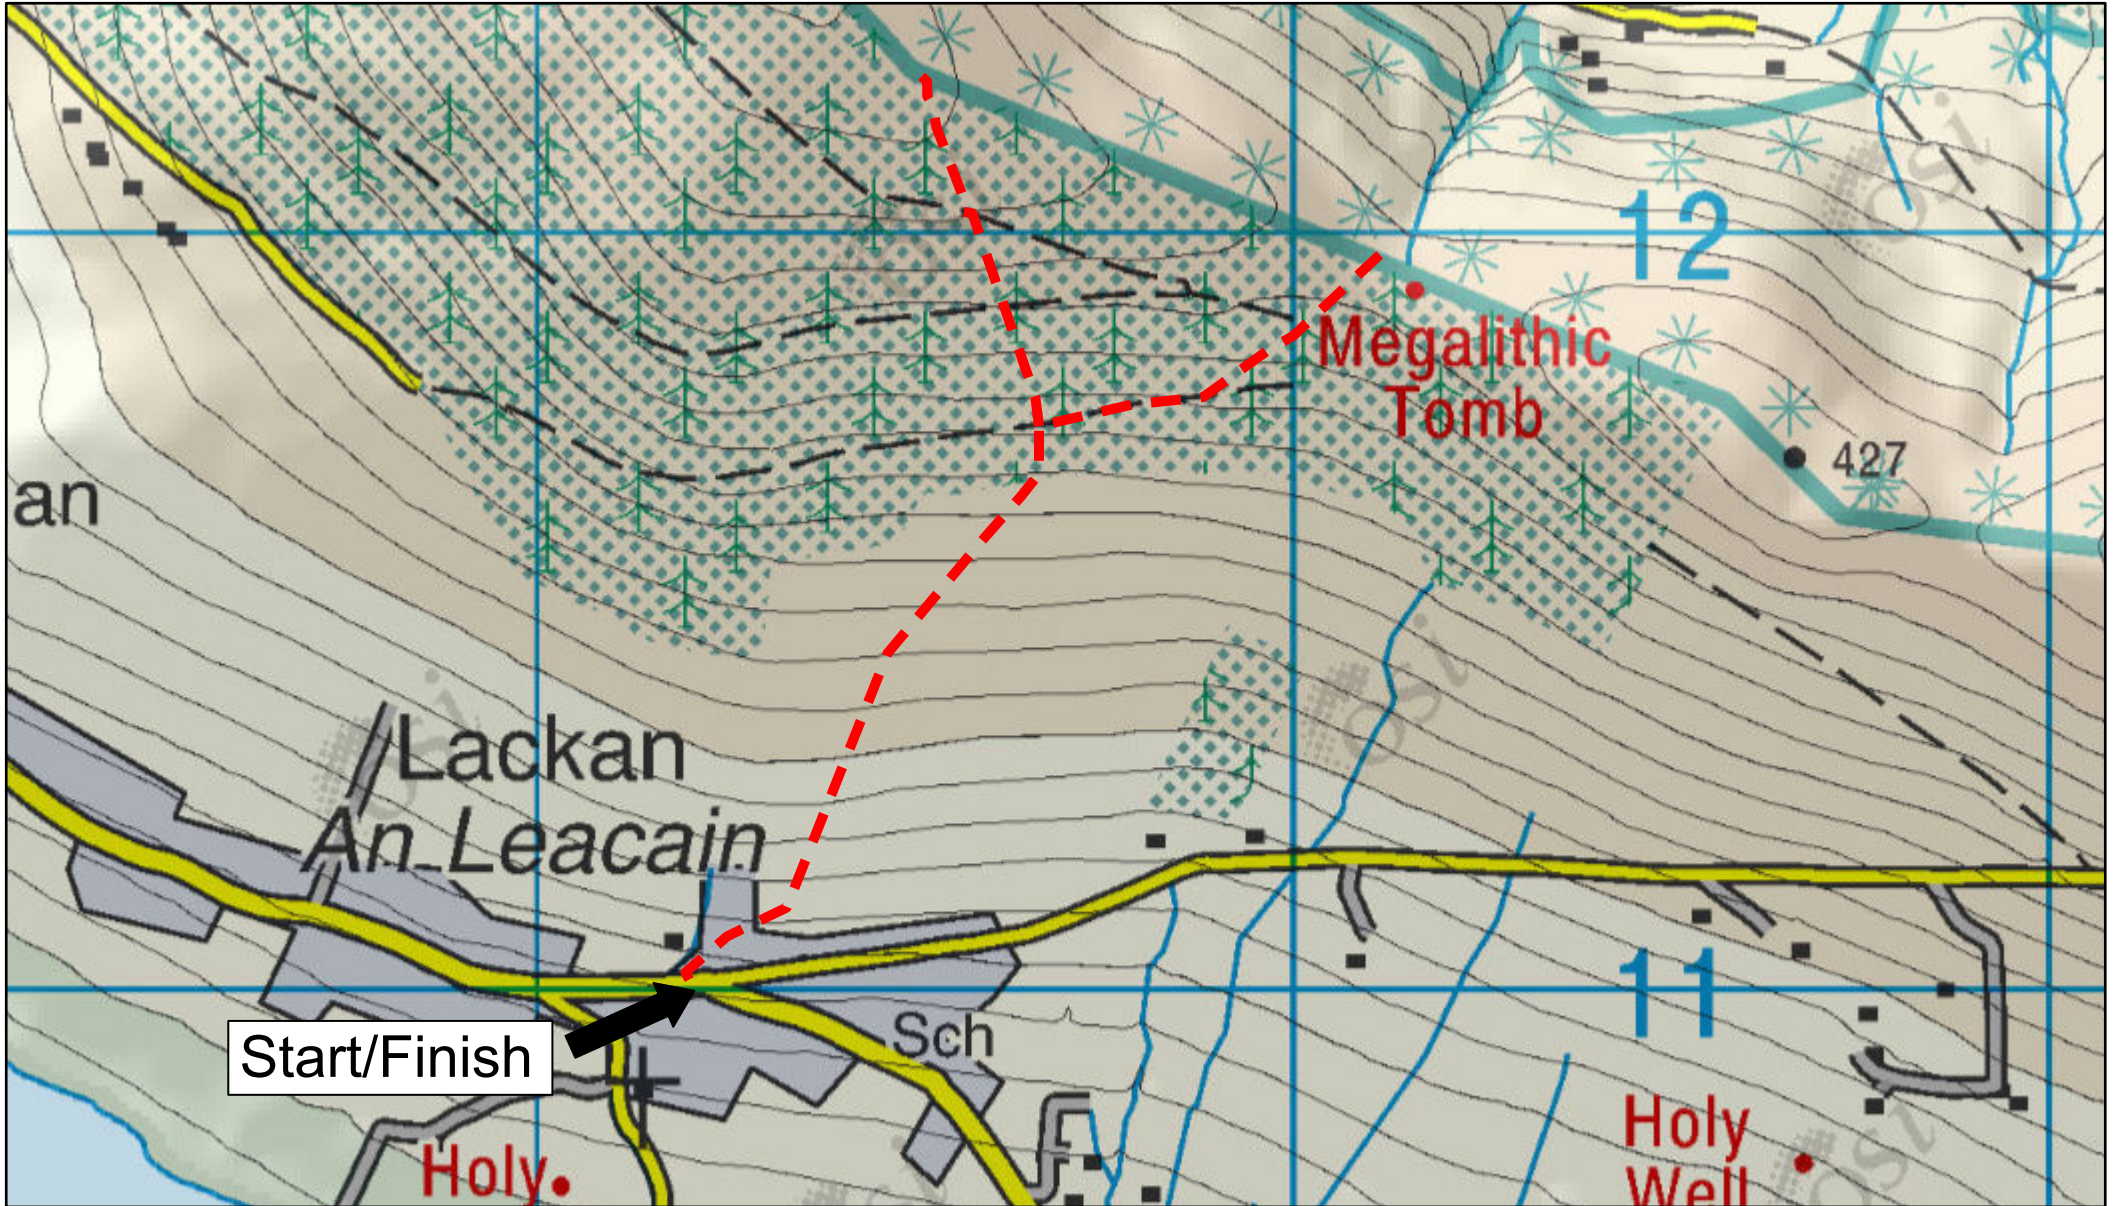

Lacken Mass Path Trail Map

1/13/2022, 4:24:32 PM

— Trail