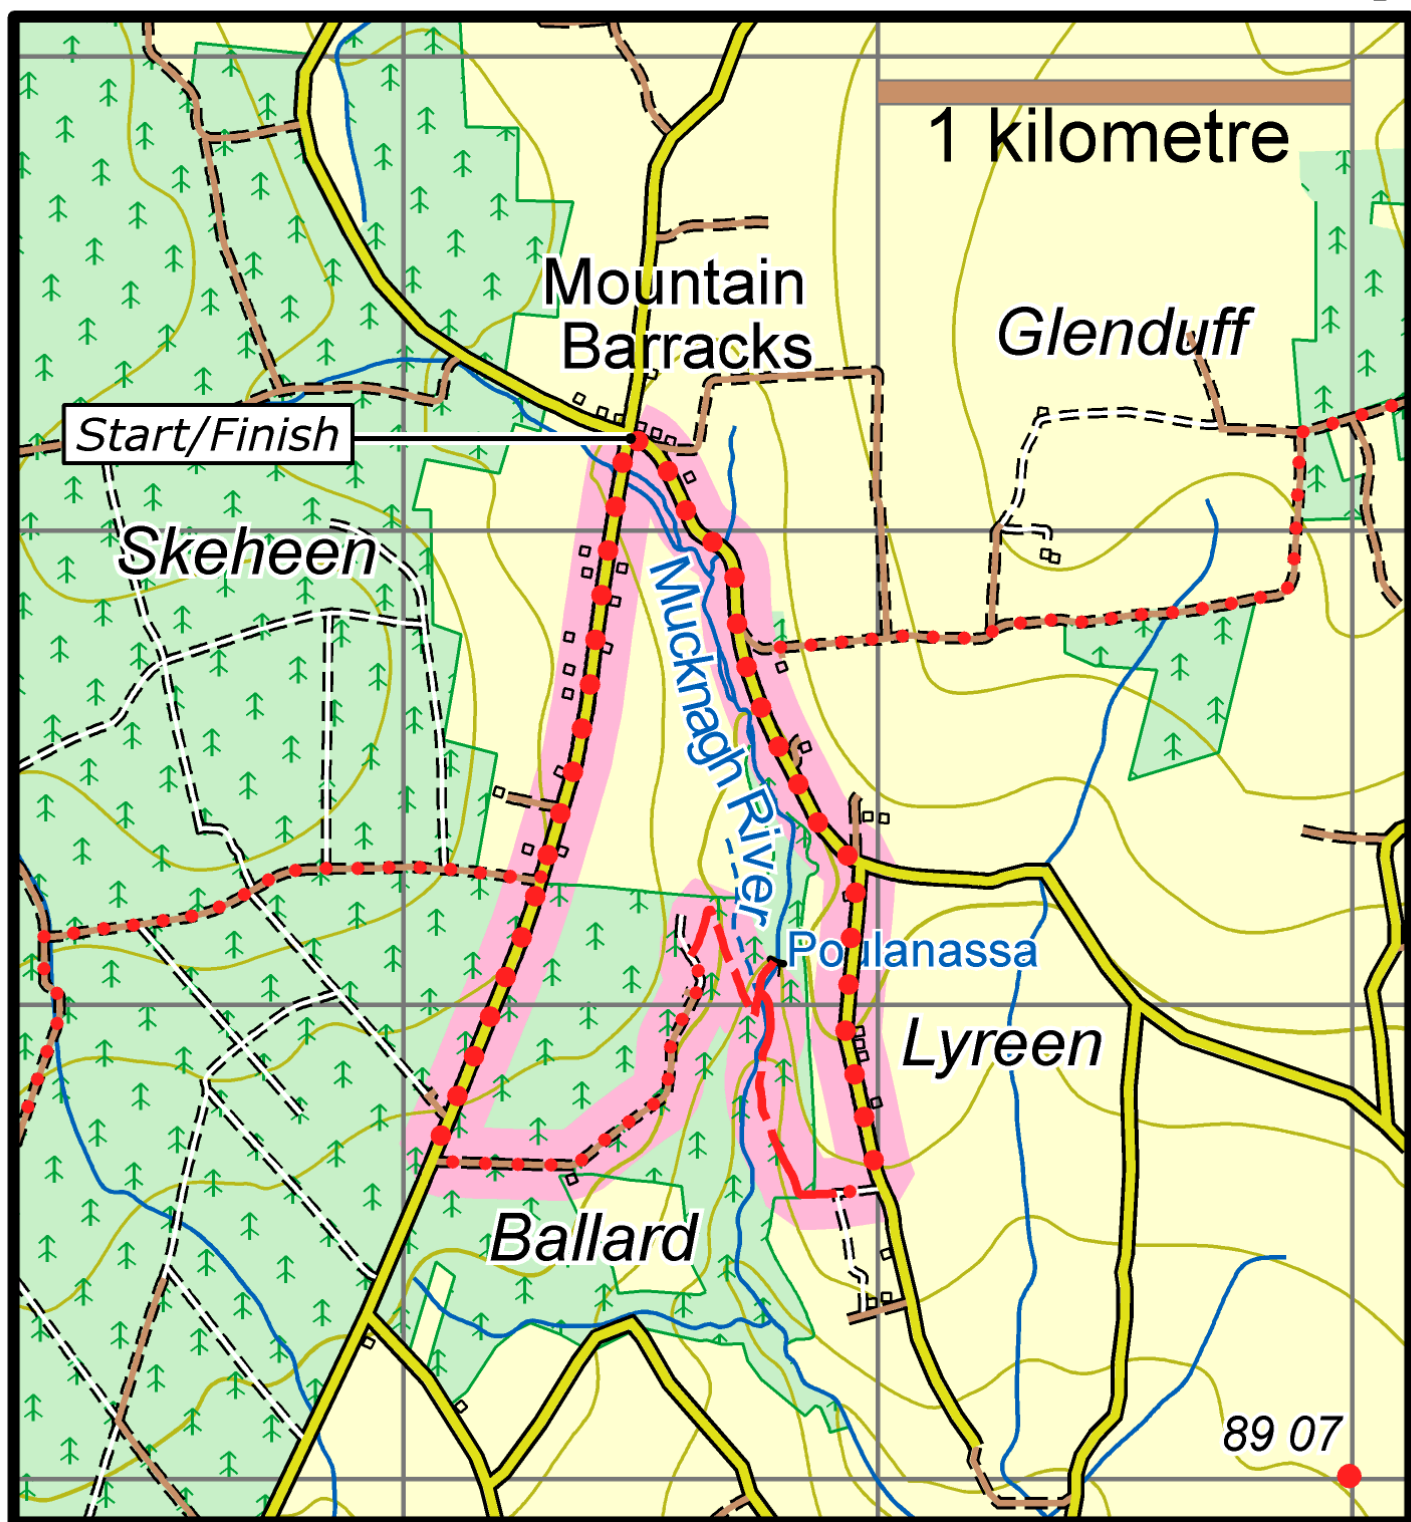

# Ballard Waterfall Loop

This map is made available from Sport Ireland – National Trails Office, produced by EastWest mapping. The map is intended for personal use only and should not be modified, republished or transmitted in any form without the permission of Sport Ireland’s National Trails Office. The representation of a track or path on this map does not indicate a right of way. The map includes Ordnance Survey Ireland data made available for display under Permit No. 8658. (c) Ordnance Survey Ireland / Government of Ireland.